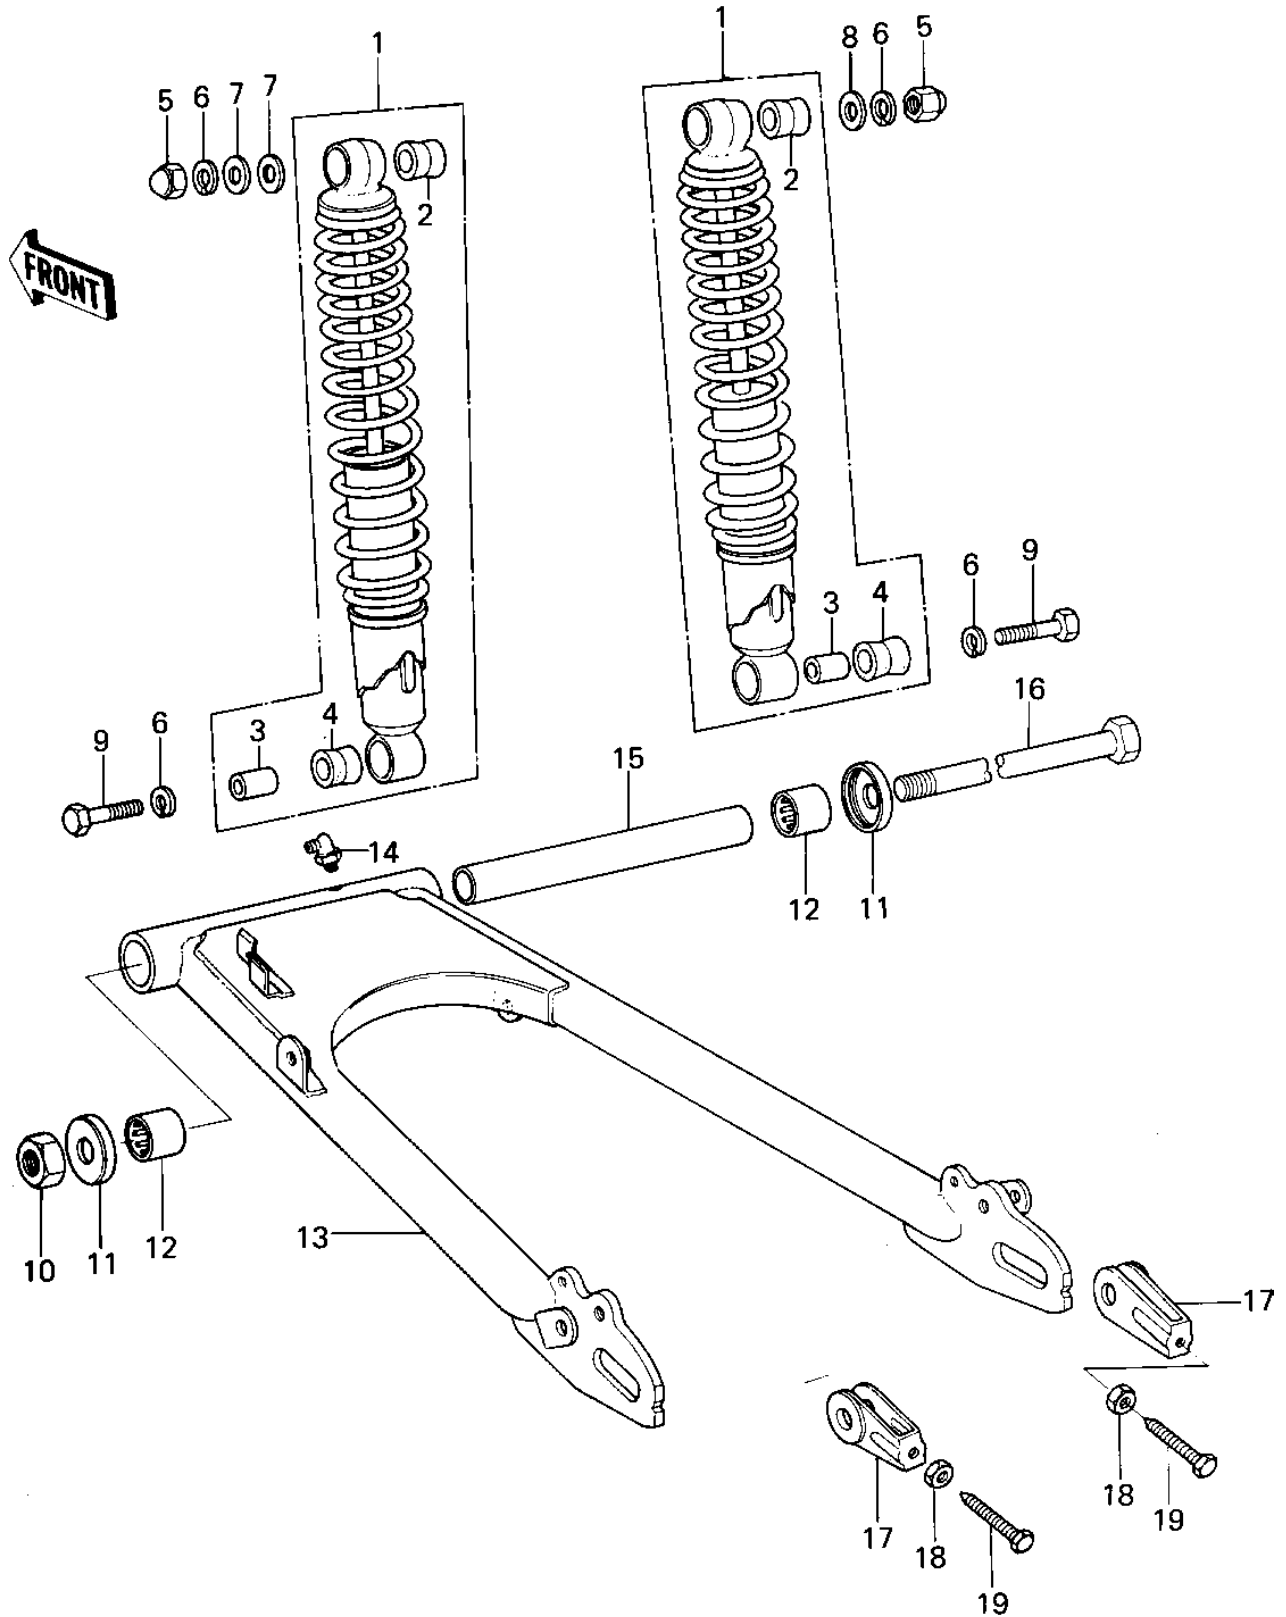

1978 KZ400-B1

PARTS DIAGRAM

SWING ARM/SHOCK ABSORBERS

1978 KZ400-B1

PARTS LIST

SWING ARM/SHOCK ABSORBERS

ITEM NAME

PART NUMBER

QUANTITY
