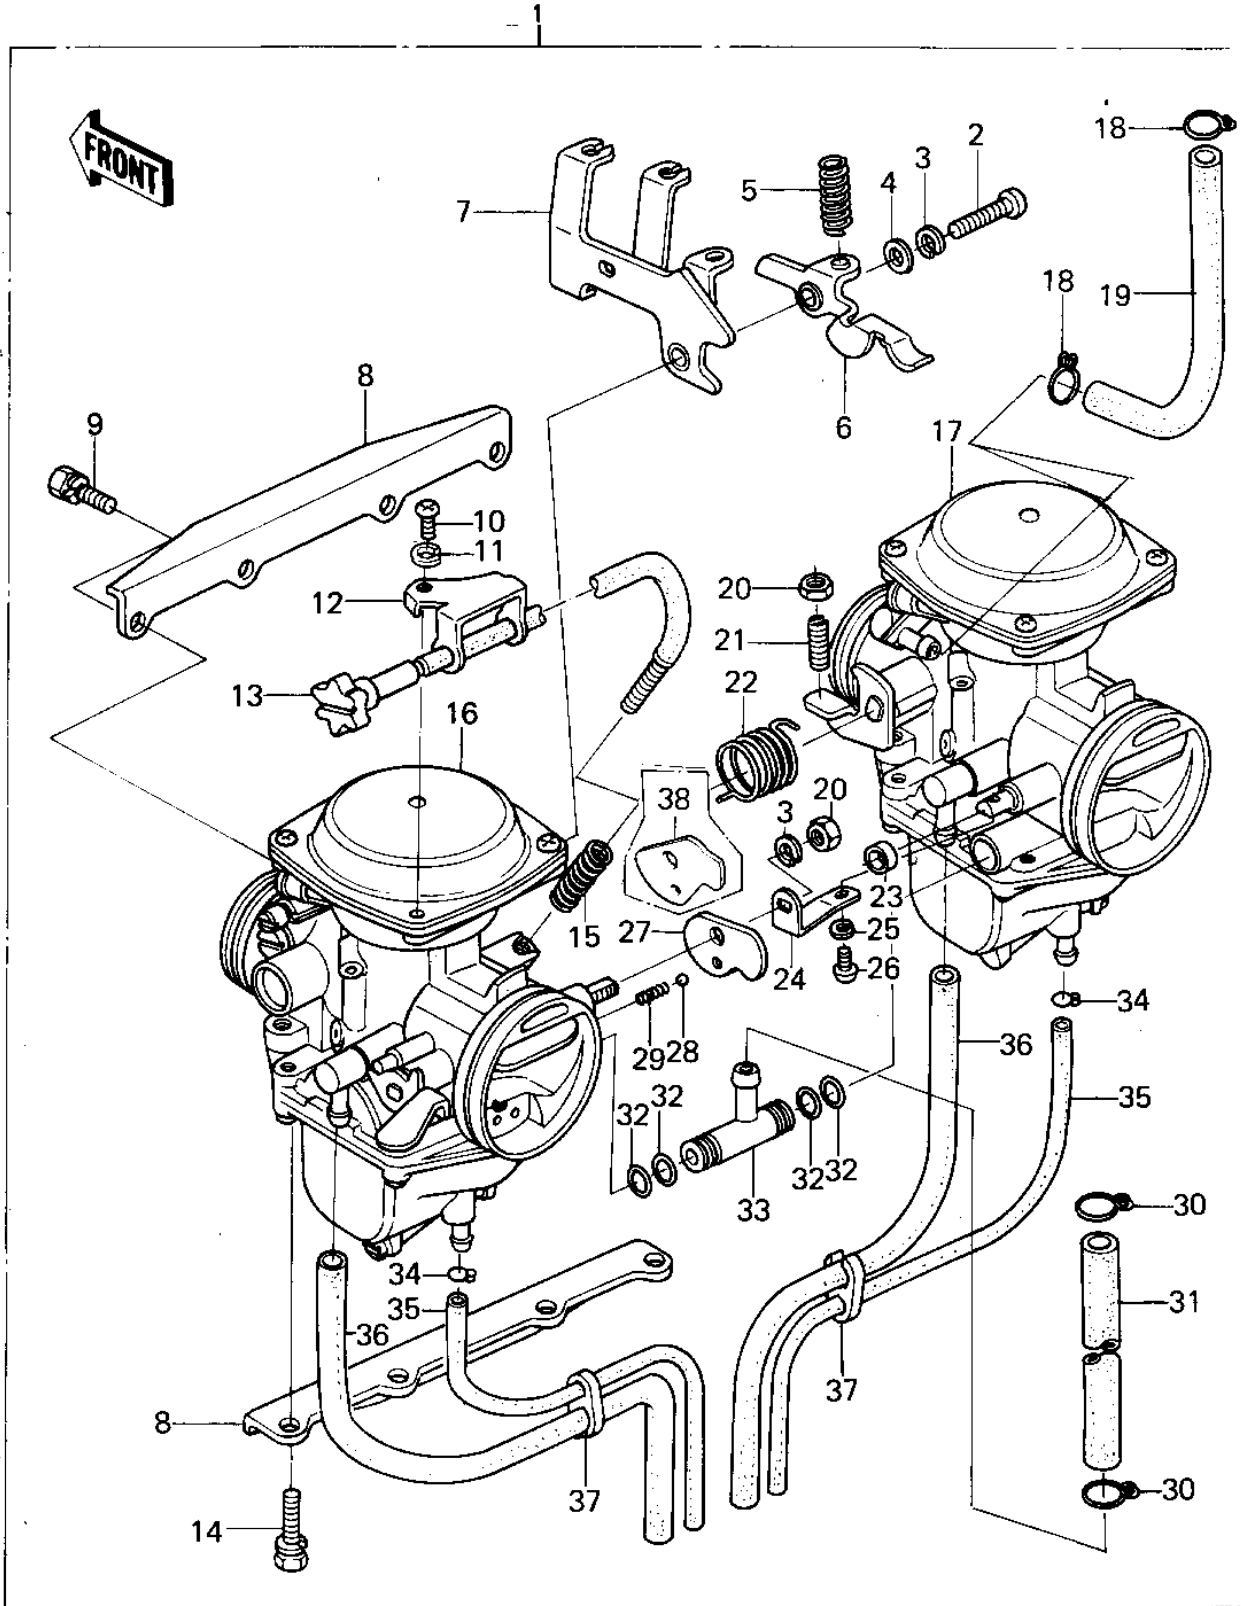

## PARTS DIAGRAM CARBURETOR ASSY

## PARTS LIST

### CARBURETOR ASSY

ITEM NAME	PART NUMBER	QUANTITY
CARBURETOR ASSY (Ref # 1)	16001-1334	1
CARBURETOR ASSY (Ref # 1)	16001-1112	1
CARBURETOR ASSY (Ref # 1)	16001-1334	1
SCREW-PAN-CROS,5X25 (Ref # 2)	220B0525	1
WASHER SPRING 5MM (Ref # 3)	461F0500	2
WASHER,PLAIN (Ref # 4)	16039-027	1
SPRING (Ref # 5)	92081-1003	1
ROCKER ARM (Ref # 6)	11034-1009	1
BRACKET,THR.CBL (Ref # 7)	11034-1008	1
PLATE,STAY (Ref # 8)	16065-1012	2
SCREW,6X16 (Ref # 9)	92009-1129	4
SCREW PAN HEAD 4X10 (Ref # 10)	220B0410	1
WASHER SPRING 4MM (Ref # 11)	461F0400	1
STAY,STOP SCREW (Ref # 12)	11034-1202	1
SCREW,THROTTLE STOP (Ref # 13)	16021-1007	1
BOLT,HEX HEAD,6X22 (Ref # 14)	92009-1006	4
SPRING,STOP SCREW (Ref # 15)	92081-1062	1
CARBURETOR,L.H. (Ref # 16)	16001-1064	1
CARBURETOR,L.H. (Ref # 16)	16001-1117	1
CARBURETOR,L.H. (Ref # 16)	16001-1110	1
CARBURETOR,R.H. (Ref # 17)	16001-1065	1
CARBURETOR,R.H. (Ref # 17)	16001-1118	1
CARBURETOR,R.H. (Ref # 17)	16001-1111	1
CLAMP,FUEL HOSE (Ref # 18)	92037-1040	2
HOSE,FUEL INLET (Ref # 19)	92059-1001	1
NUT,5MM (Ref # 20)	311B0500	2
SCREW,SLOTTED (Ref # 21)	16021-1002	1
SPRING (Ref # 22)	92081-1063	1
COLLAR,CHOKE LEVER (Ref # 23)	16073-1001	1

### CARBURETOR ASSY

ITEM NAME	PART NUMBER	QUANTITY
BRACKET,CHOKE LEVER (Ref # 24)	11034-1203	1
WASHER SPRING 3MM (Ref # 25)	461F0300	1
SCREW-PAN-HEAD 3X6 (Ref # 26)	220B0306	1
CAM,CHOKE LINK (Ref # 27)	13169-1015	1
BALL,STEEL,1/8" (Ref # 28)	600A0400	1
SPRING (Ref # 29)	92081-1004	1
CLAMP,FUEL INLET TUBE (Ref # 30)	92037-1075	2
TUBE,FUEL INLET (Ref # 31)	92059-1029	1
"O" RING (Ref # 32)	92055-1004	4
FITTING,FUEL TUBE (Ref # 33)	92005-1033	1
CLAMP,TUBE,OVERFLOW (Ref # 34)	92037-1142	2
HOSE,FUEL OVERFLOW (Ref # 35)	92059-111	2
HOSE (Ref # 36)	92059-110	2
CLAMP,OVERFLOW (Ref # 37)	92037-1067	2
CAM,CHOKE LINK (Ref # 38)	13169-1151	1