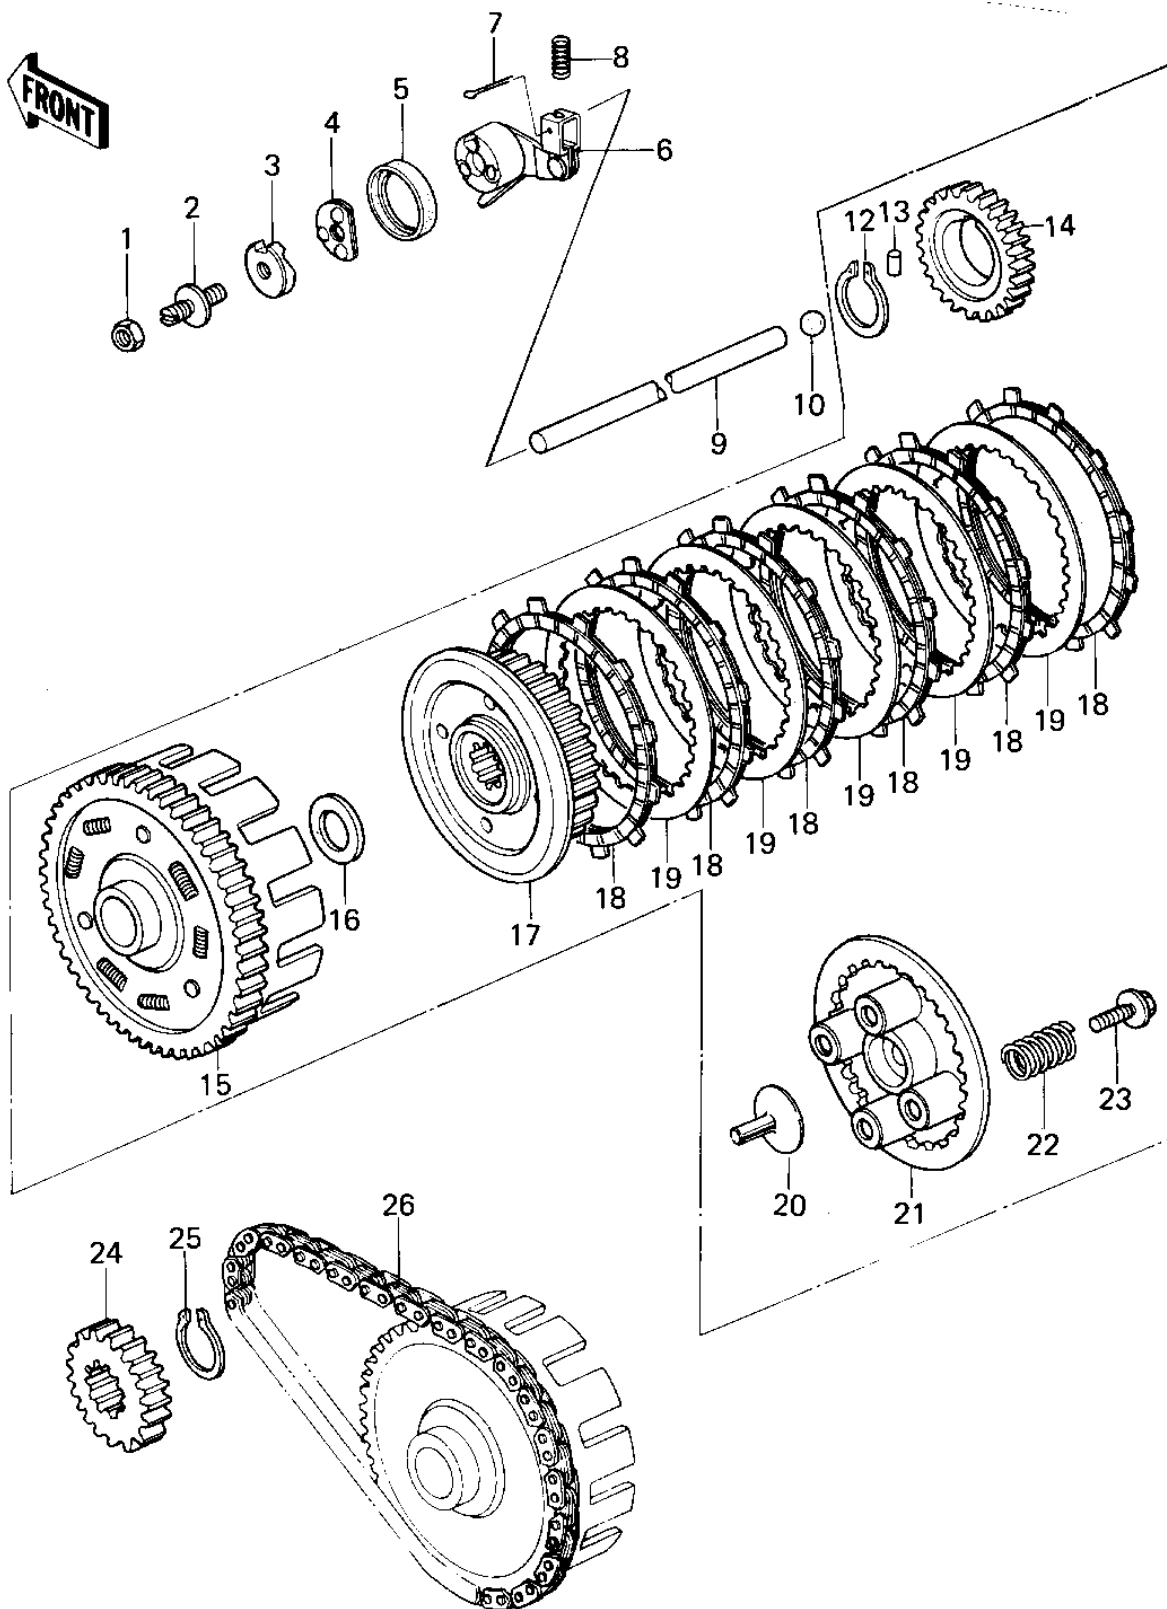

1978 KZ400-B1

PARTS DIAGRAM

CLUTCH

1978 KZ400-B1

PARTS LIST

CLUTCH

Kawasaki

Let the Good Times Roll®

ITEM NAME

PART NUMBER

QUANTITY
