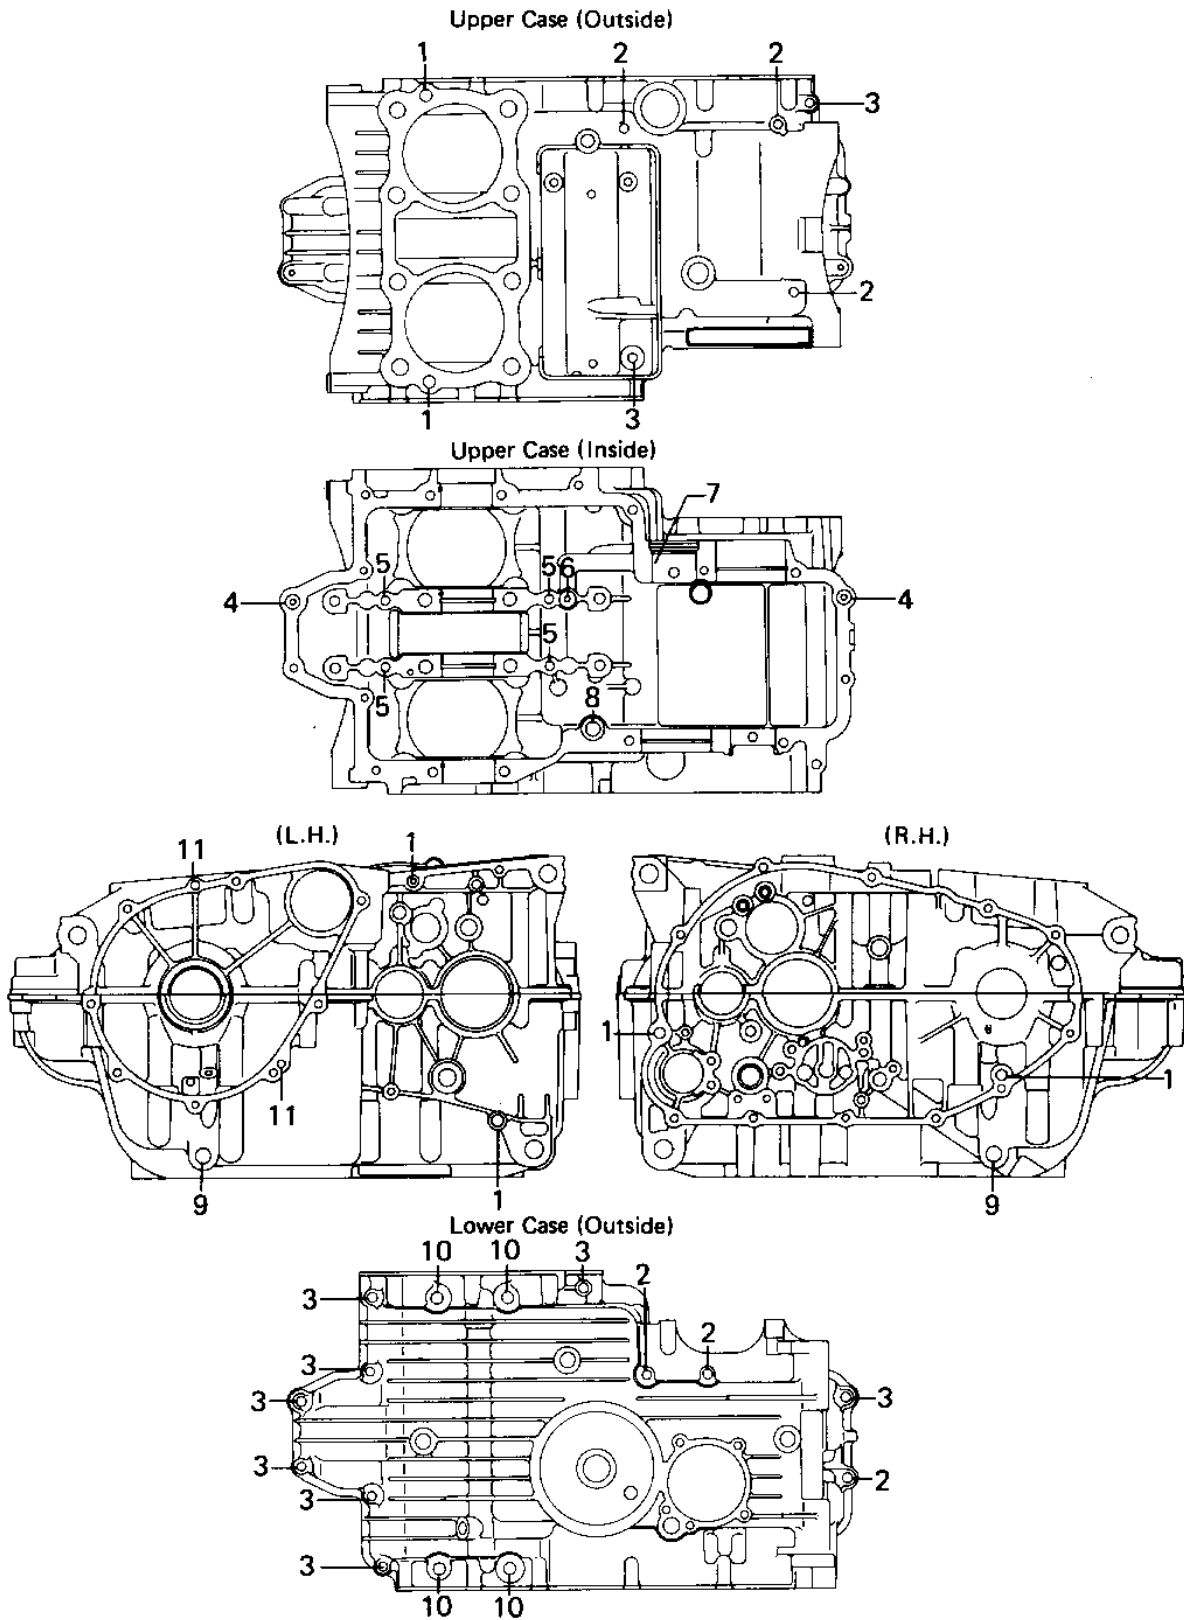

1978 KZ400-B1

PARTS DIAGRAM

CRANKCASE BOLT & STUD PATTERN

1978 KZ400-B1

PARTS LIST

CRANKCASE BOLT & STUD PATTERN

ITEM NAME	PART NUMBER	QUANTITY
PIN-DOWEL (Ref # 1)	92042-007	6
BOLT-FLANGED,6X95 (Ref # 2)	130G0695	6
BOLT,HEX HEAD,6X54 (Ref # 3*)	92003-110	2
BOLT,HEX HEAD,6X54 (Ref # 3*)	92003-110	8
PIN,DOWEL,10X8.2X14 (Ref # 4*)	92043-1037	2
PIN,DOWEL,6X12 (Ref # 5*)	551A0612	4
"O" RING (Ref # 6)	92055-074	1
NOZZLE,OIL BIAS (Ref # 7*)	92062-011	1
O RING,0.D=18MM (Ref # 8)	92055-048	1
SET SCREW,PT 1/4 (Ref # 9*)	92013-010	2
BOLT,HEX HEAD,8X81 (Ref # 10)	92003-108	4
PIN,DOWEL,6X12 (Ref # 11)	551A0612	2