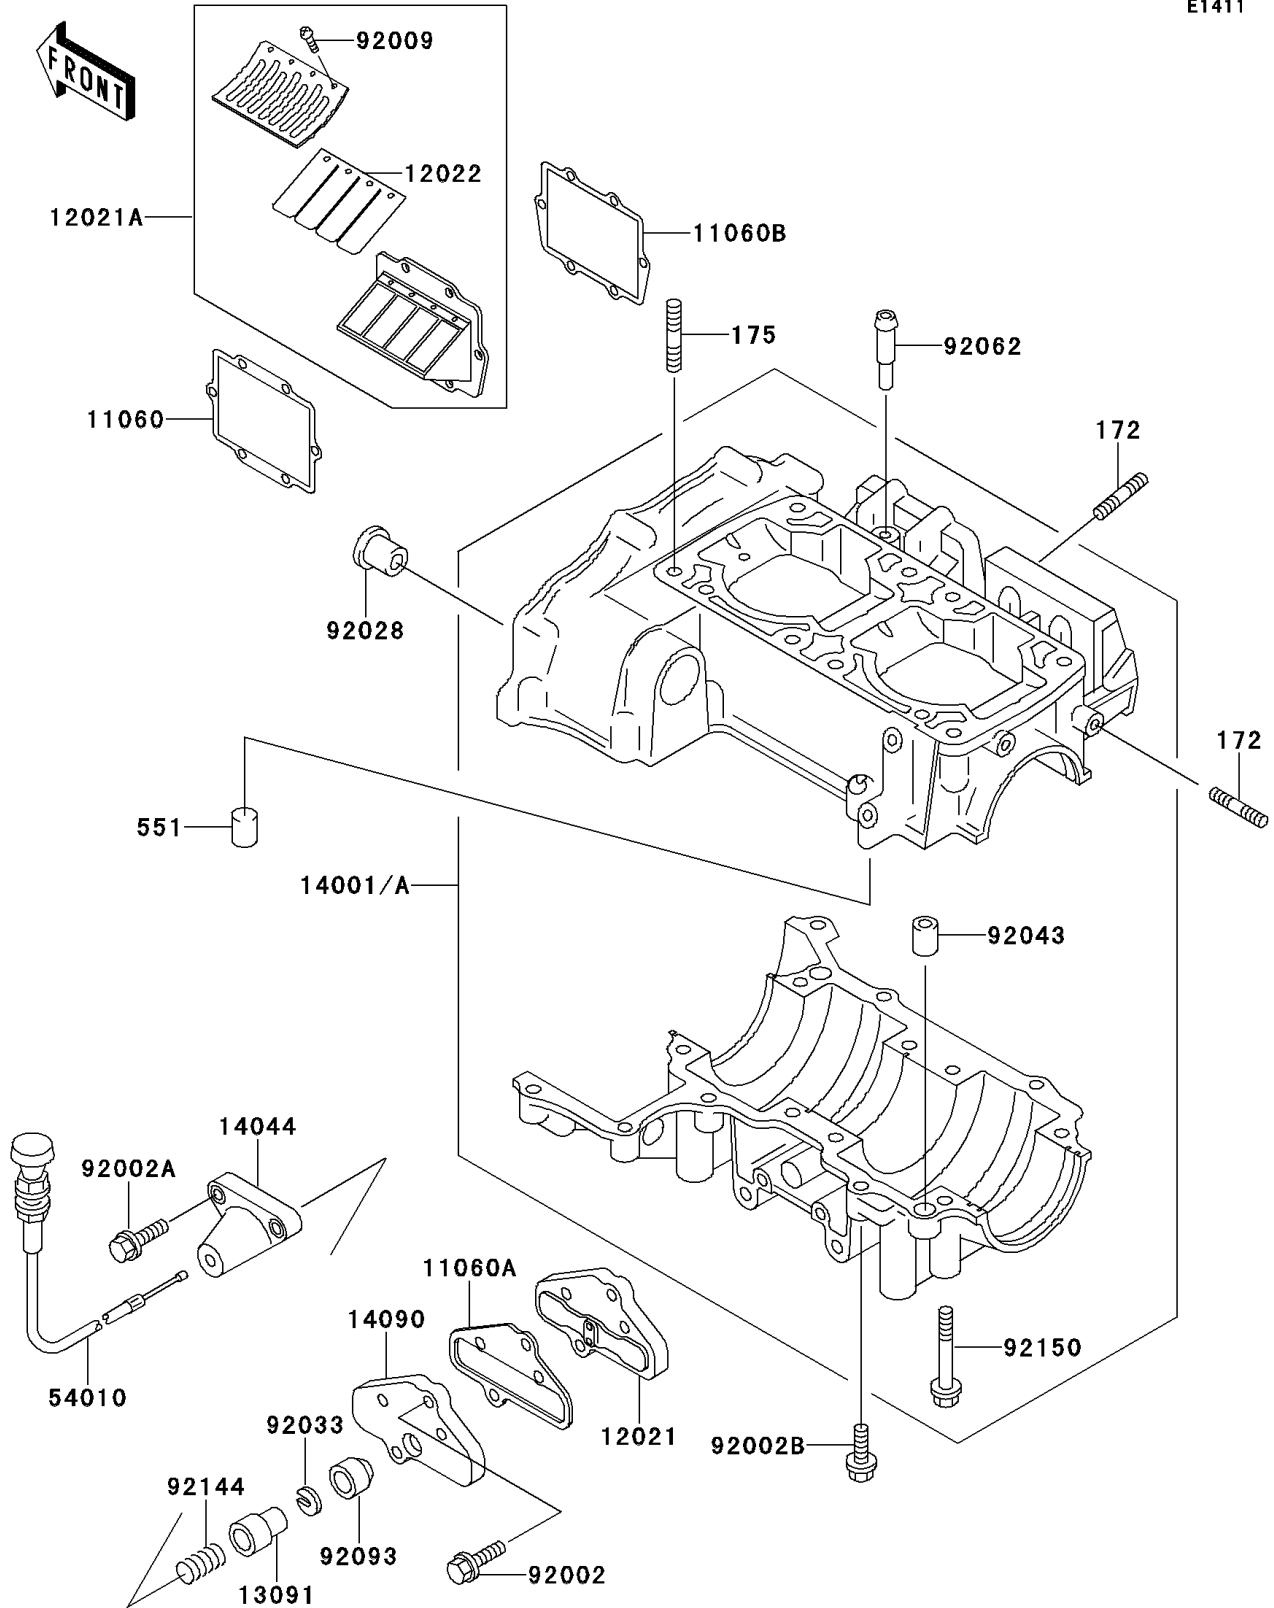

1995 750 SXi

PARTS DIAGRAM

Crankcase

E1411

1995 750 SXi

PARTS LIST

Crankcase

Kawasaki

Let the Good Times Roll®

ITEM NAME

PART NUMBER

QUANTITY
