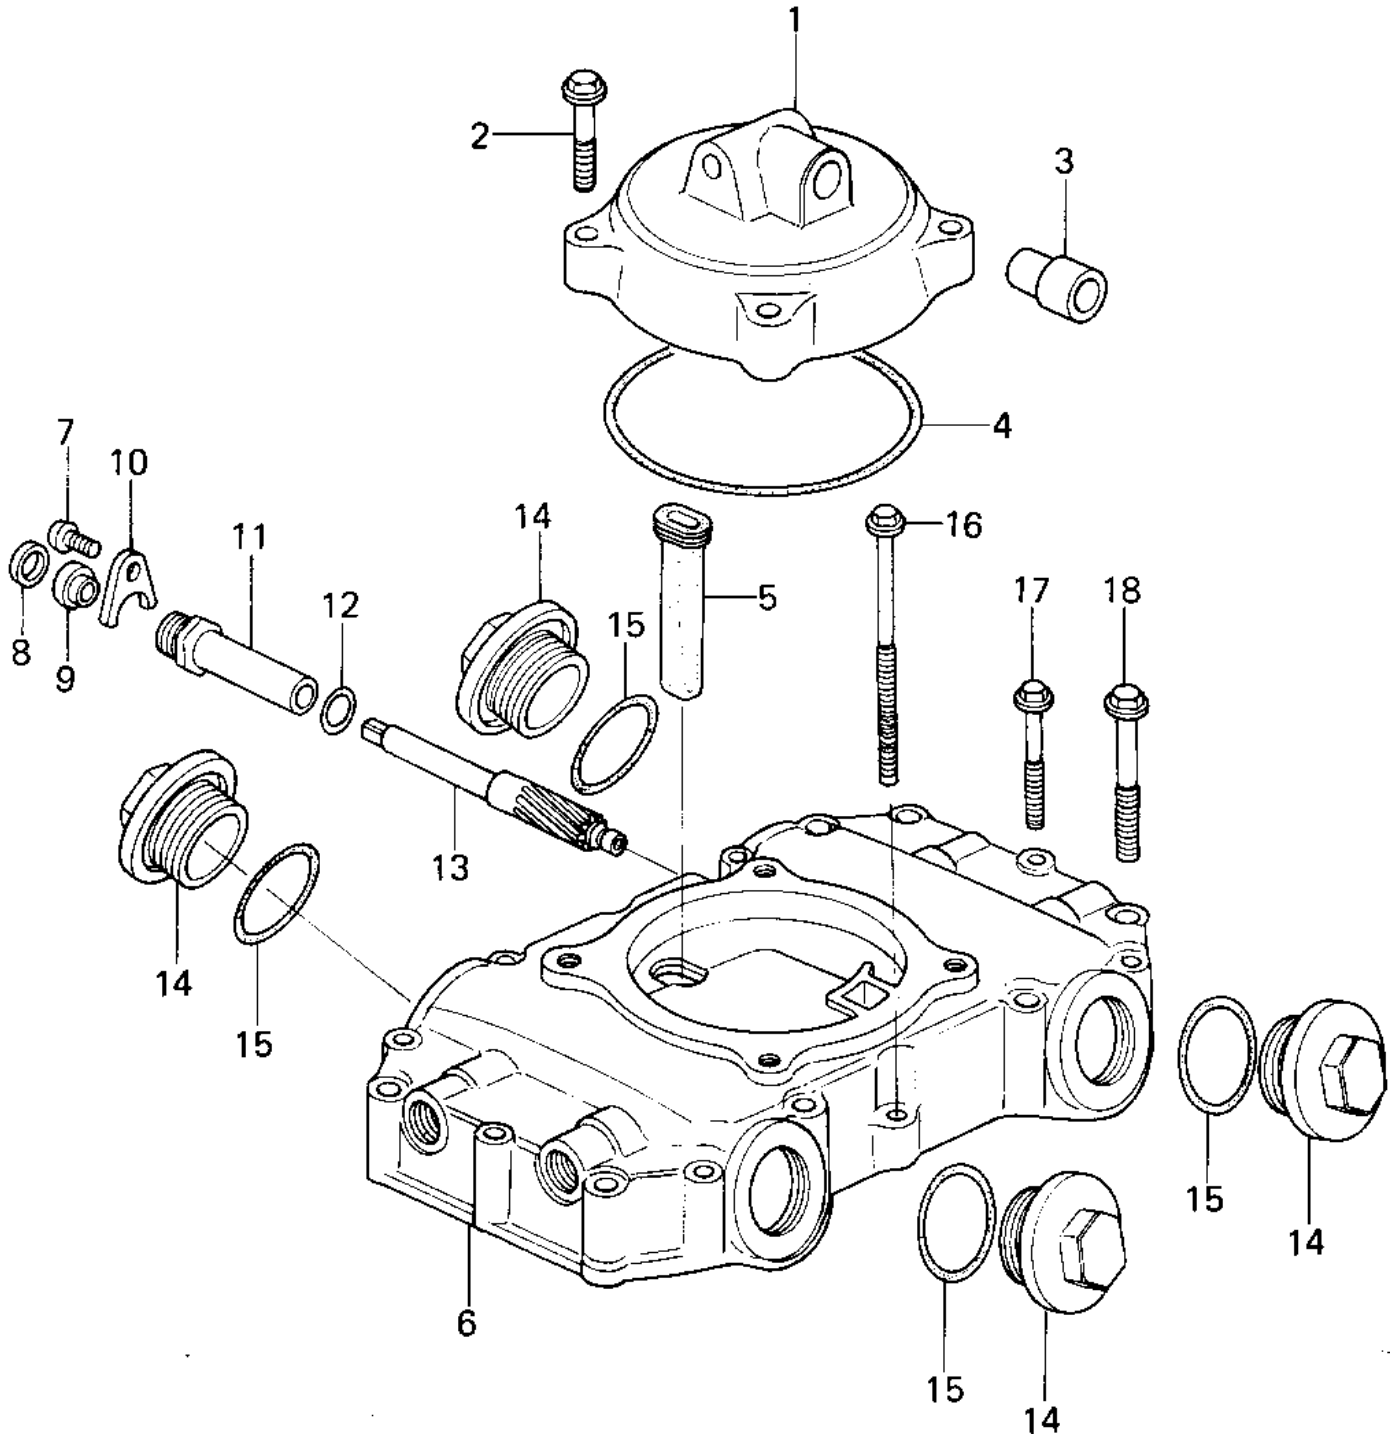

1978 KZ400-B1

PARTS DIAGRAM

CYLINDER HEAD COVERS

1978 KZ400-B1

PARTS LIST

CYLINDER HEAD COVERS

ITEM NAME	PART NUMBER	QUANTITY
BODY,BREATHER (Ref # 1)	14070-1004	1
BOLT,HEX HEAD,8X40 (Ref # 2)	92002-1214	4
BREATHER JOINT (Ref # 3)	14067-006	1
"O" RING,BREATHER (Ref # 4)	92055-1020	1
TUBE,BREATHER (Ref # 5)	92059-1002	1
CASE ROCKER (Ref # 6)	11022-1001	1
SCREW PAN HEAD 6X10 (Ref # 7)	220B0610	1
GASKET,TACHOMETER GER (Ref # 8)	92065-103	1
OIL SEAL (Ref # 9)	92050-075	1
CLAMP,METER GEAR (Ref # 10)	92037-1030	1
BUSHING,METER GEAR (Ref # 11)	92087-1001	1
"O" RING,METER GEAR (Ref # 12)	92055-1021	1
"O" RING,METER GEAR (Ref # 12)	92055-1021	1
GEAR,METER SCREW (Ref # 13)	41060-1013	1
PLUG,VLV ADJUST (Ref # 14)	92066-1006	4
"O" RING,VLV ADJUST (Ref # 15)	92055-1005	4
BOLT,6X105 (Ref # 16)	92003-194	2
BOLT,HEX HEAD,6X54 (Ref # 17)	92003-110	6
BOLT,HEX HEAD 8X63 (Ref # 18)	92002-1215	8