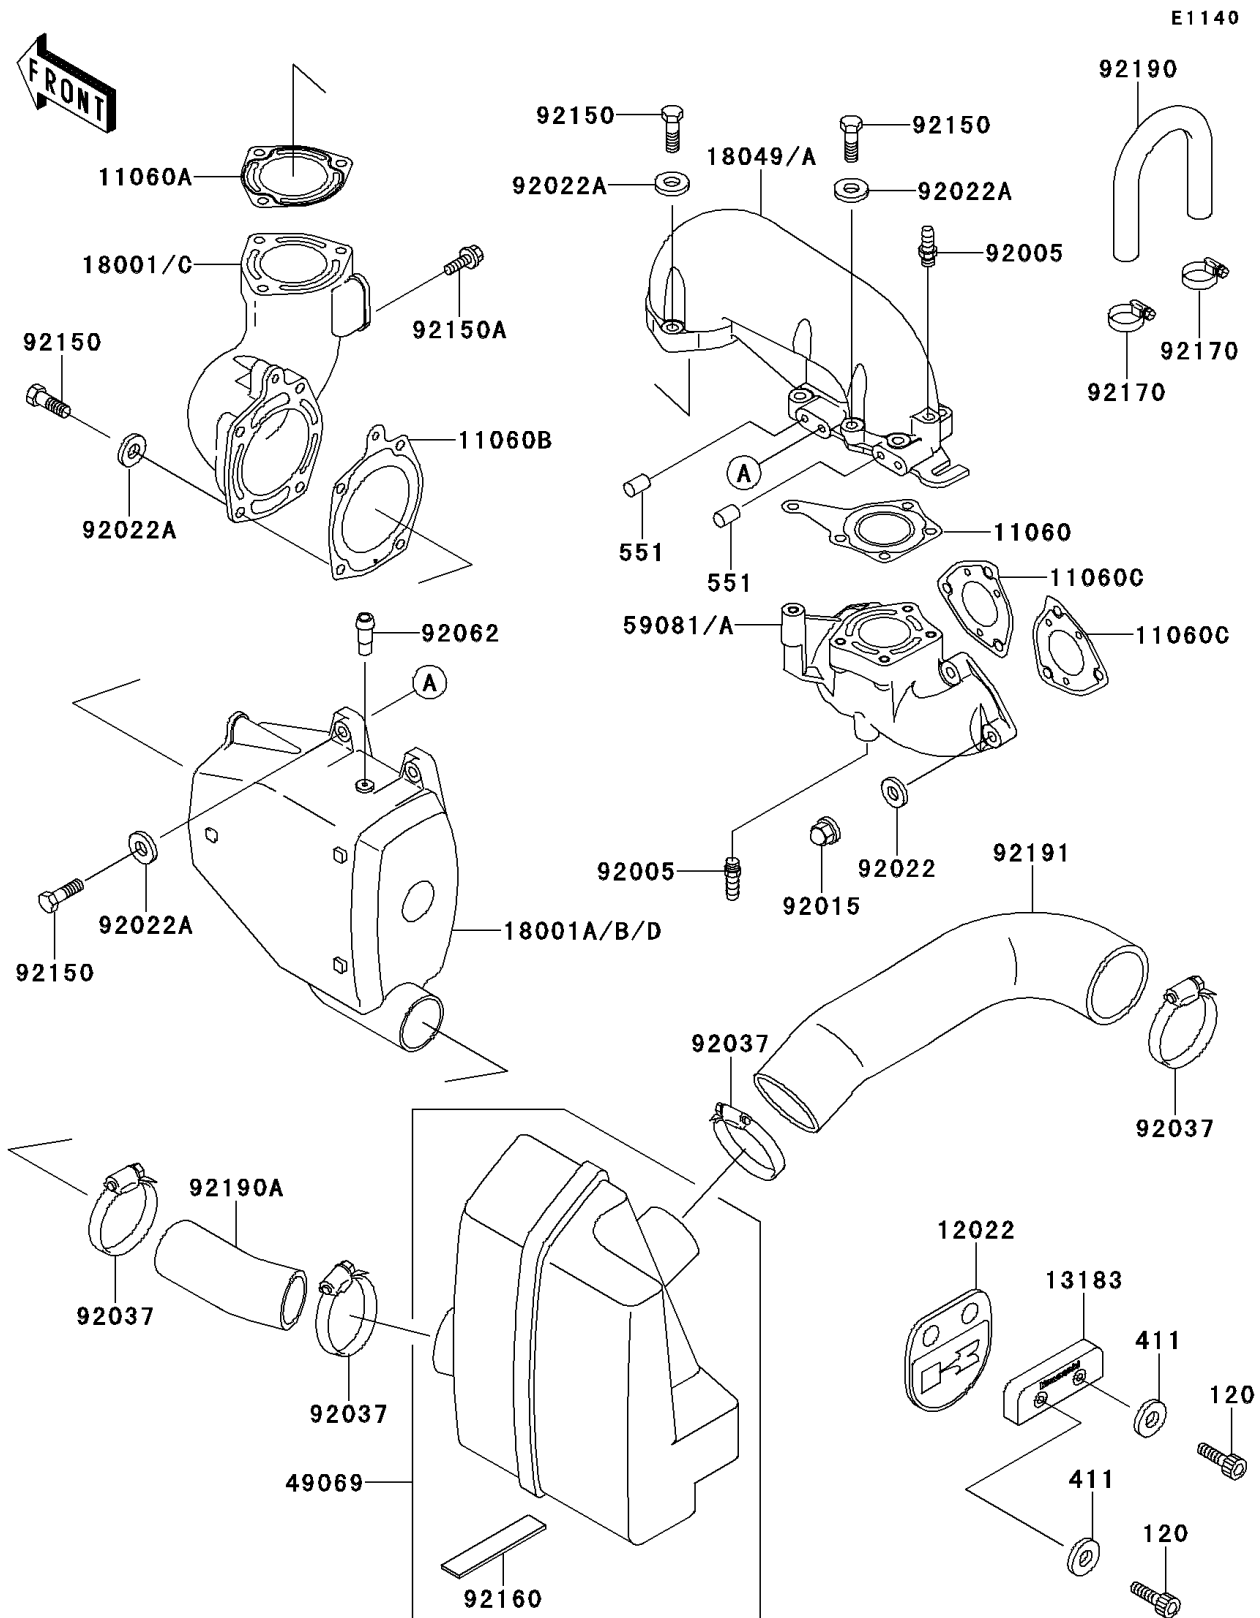

1996 750 SXi

PARTS DIAGRAM

Muffler(s)

1996 750 SXi

PARTS LIST

Muffler(s)

Kawasaki

Let the Good Times Roll®

ITEM NAME

PART NUMBER

QUANTITY
