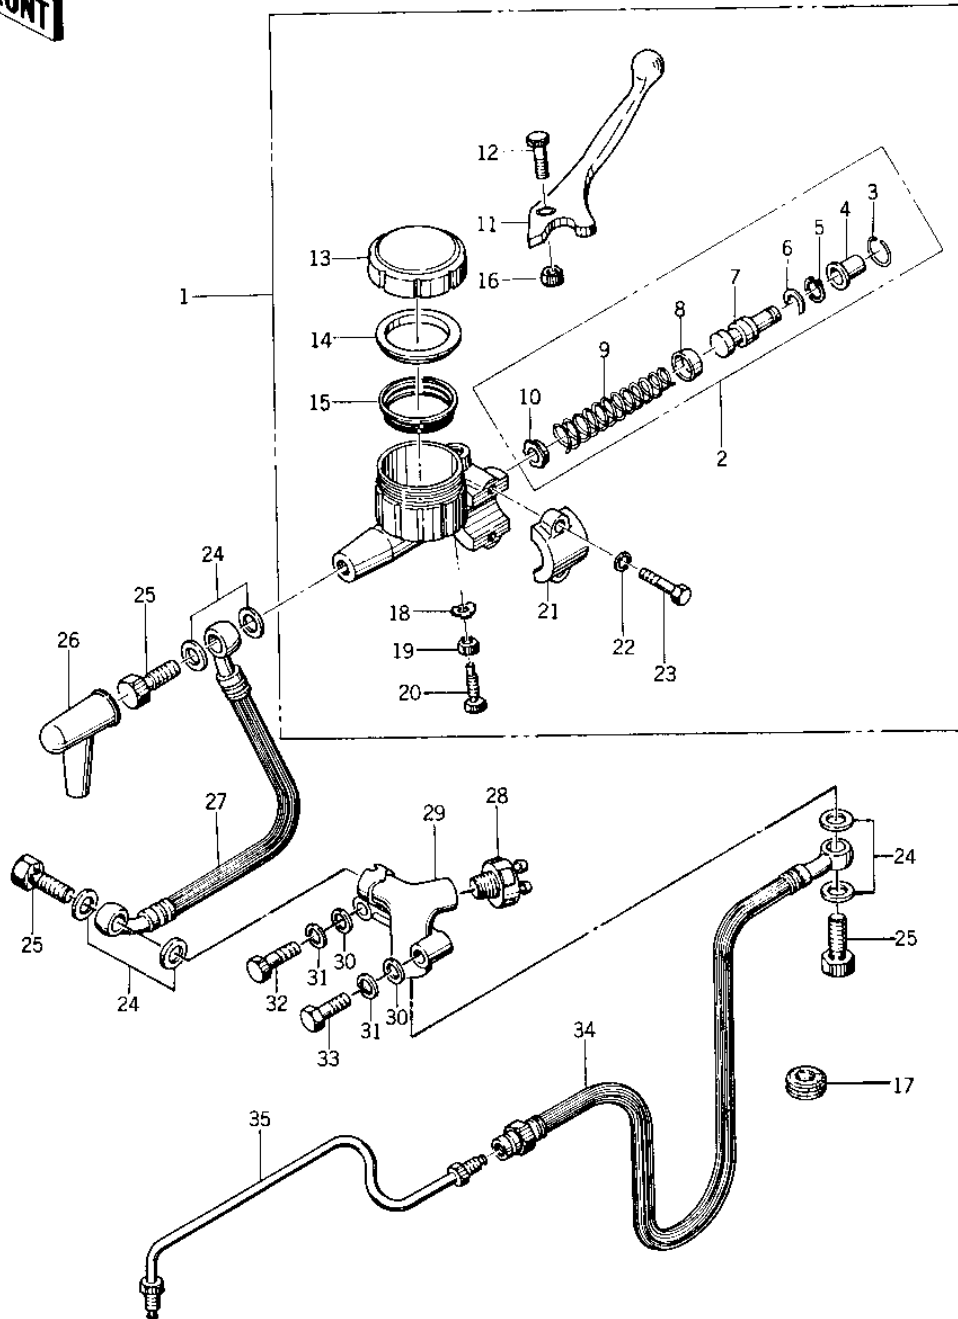

1978 KZ400-A2

PARTS DIAGRAM

FRONT MASTER CYLINDER

1978 KZ400-A2

PARTS LIST

FRONT MASTER CYLINDER

ITEM NAME	PART NUMBER	QUANTITY
CYLINDER ASSY,MASTER (Ref # 1)	43015-032	
CYLINDER ASSY,MASTER (Ref # 1)	43015-032	
REPAIR SET-MASTER CYL (Ref # 2)	43073-001	
STOPPER-BOOTS (Ref # 3)	43025-001	
BOOTS (Ref # 4)	43024-001	
CIRCLIP,18MM (Ref # 5)	481J1800	
STOPPER-PISTON (Ref # 6)	43022-001	
PISTON ASSY (Ref # 7)	43072-001	
CUP-PRIMARY (Ref # 8)	43019-001	
SPRING ASSY-RETURN (Ref # 9)	43018-001	
VALVE ASSY-CHECK (Ref # 10)	43017-001	
LEVER,FRONT BRAKE (Ref # 11)	43029-003	
BOLT (Ref # 12)	43033-004	
CAP,OIL CUP (Ref # 13)	43026-003	
PLATE-MASTER CYLINDER (Ref # 14)	43027-001	
DIAPHRAGM (Ref # 15)	43028-001	
NUT,6MM (Ref # 16)	312N0600	
GROMMET-HOSE BRACKET (Ref # 17)	43064-001	
WASHER,LOCK (Ref # 18)	43031-001	
NUT,8MM (Ref # 19)	314N0800	
BOLT,LEVER ADJUSTING (Ref # 20)	43030-003	
HOLDER-MASTER CYL (Ref # 21)	43034-001	
WASHER PLAIN 6MM (Ref # 22)	411B0600	
BOLT HEX HEAD 6X25 (Ref # 23)	110N0625	
WASHER-OIL BOLT (Ref # 24)	43067-001	
BOLT,OIL,L=23 (Ref # 25)	92002-1888	
BOOT,DUST (Ref # 26)	49006-1041	
BOOT,DUST (Ref # 26)	49006-1041	
HOSE,CYLINDER BRAKE (Ref # 27)	43059-019	

1978 KZ400-A2

PARTS LIST

FRONT MASTER CYLINDER

ITEM NAME	PART NUMBER	QUANTITY
SWITCH-FRONT BRAKE (Ref # 28)	43065-001	
JOINT,THREE WAY (Ref # 29)	43061-002	
WASHER PLAIN 6MM (Ref # 30)	411B0600	
WASHER SPRING 6MM (Ref # 31)	461F0600	
BOLT 6X22 (Ref # 32)	112B0622	
BOLT-HEX HEAD,6X32 (Ref # 33)	110N0632	
HOSE,CALIPER BRAKE (Ref # 34)	43059-020	
PIPE,BRIDGE (Ref # 35)	43060-018	