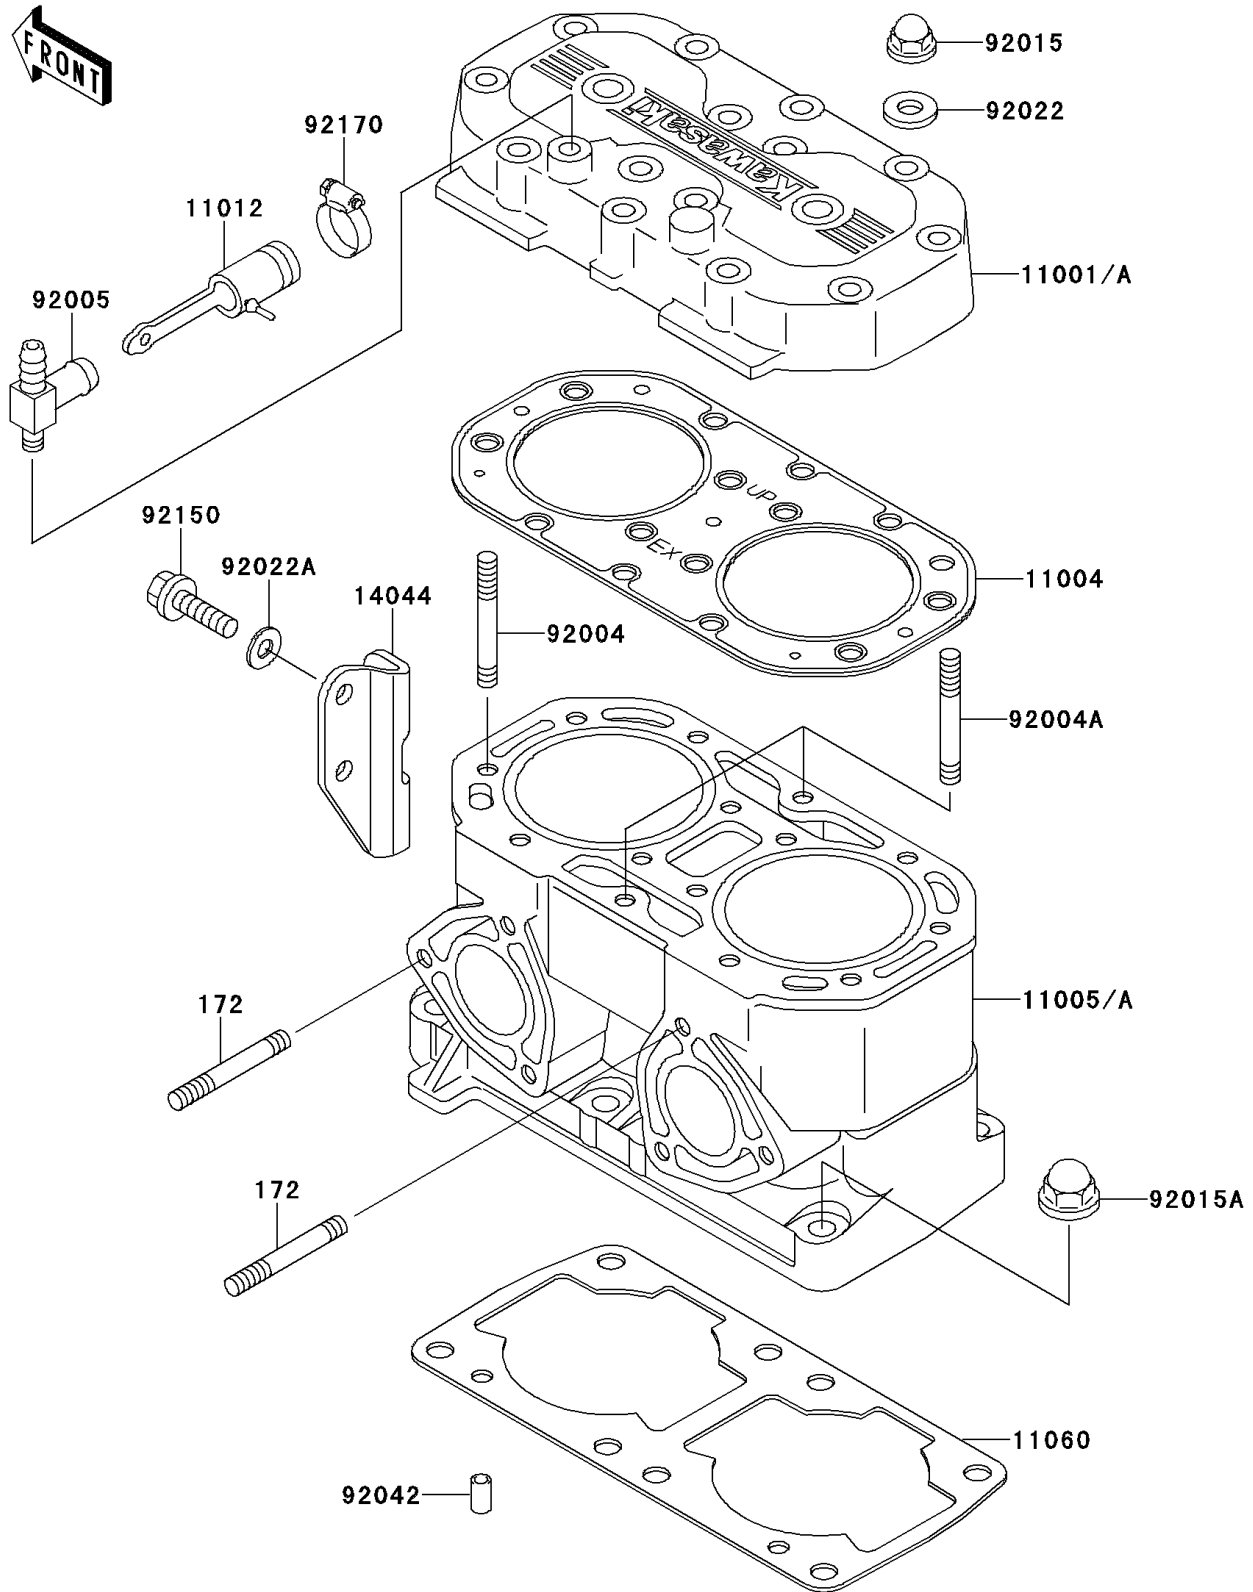

1995 750 SXi

PARTS DIAGRAM

Cylinder Head/Cylinder

E1110

1995 750 SXi

PARTS LIST

Cylinder Head/Cylinder

ITEM NAME

PART NUMBER

QUANTITY
