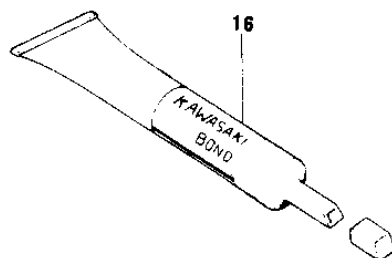

1975 Mach II

PARTS DIAGRAM

OWNER TOOLS

Kawasaki

Let the Good Times Roll®

1975 Mach II

PARTS LIST

OWNER TOOLS

ITEM NAME	PART NUMBER	QUANTITY
*** N.L.A.*** (Canada) (Ref # 1)	56007-054	
BAG,TOOL (Ref # 2)	56008-008	
92106-1001 (Canada) (Ref # 3)	92106-002	
SCREW DRIVER #3 PHLIP (Ref # 4)	92107-005	
TOOL-DRIVER (Ref # 5)	92107-1052	
PLIERS,160MM (Ref # 6)	92112-003	
TOOL-WRENCH,OPEN END, (Ref # 7)	92110-1153	
WRENCH,OPEN END,12X13 (Ref # 8)	92126-002	
WRENCH,OPEN,8X10 (Ref # 9)	92126-001	
TOOL-WRENCH,BOX END,2 (Ref # 10)	92110-1147	
BAR, WRENCH (Ref # 11)	92111-004	
WRENCH,BOX,17X21 (Ref # 12)	92110-012	
BAR,SPARK PLUG WRENCH (Ref # 13)	92111-005	
WRENCH BOX 10MM (Ref # 14)	92110-007	
*** N.L.A.*** (Canada) (Ref # 15)	92126-012	
LIQUID GASKET (Ref # 16)	92104-002	