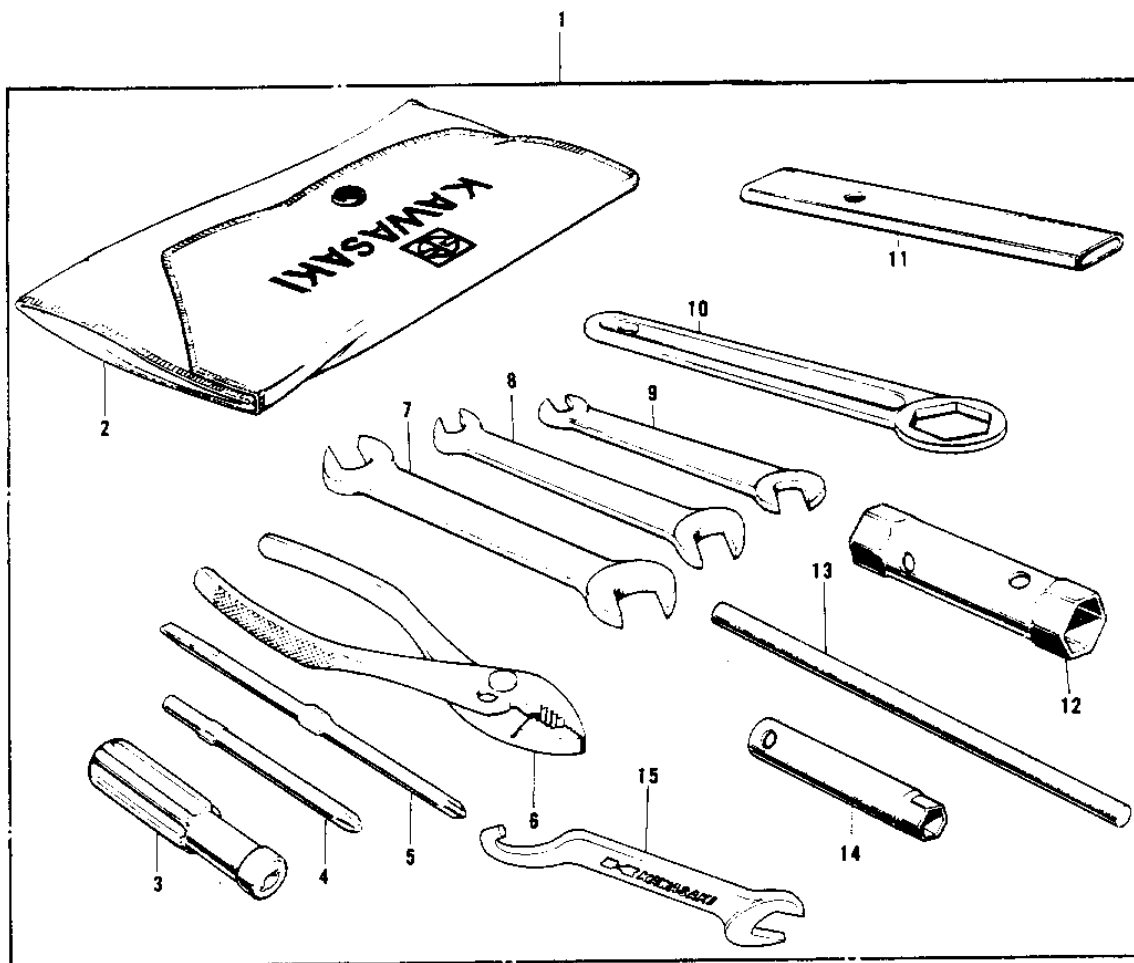

1975 Mach II

PARTS DIAGRAM

OWNER TOOLS

Kawasaki

Let the Good Times Roll®

1975 Mach II

PARTS LIST

OWNER TOOLS

ITEM NAME	PART NUMBER	QUANTITY
*** N.L.A.*** (Canada) (Ref # 1)	56007-054	
BAG,TOOL (Ref # 2)	56008-008	
92106-1001 (Canada) (Ref # 3)	92106-002	
SCREW DRIVER #3 PHLIP (Ref # 4)	92107-005	
TOOL-DRIVER (Ref # 5)	92107-1052	
PLIERS,160MM (Ref # 6)	92112-003	
TOOL-WRENCH,OPEN END, (Ref # 7)	92110-1153	
WRENCH,OPEN END,12X13 (Ref # 8)	92126-002	
WRENCH,OPEN,8X10 (Ref # 9)	92126-001	
TOOL-WRENCH,BOX END,2 (Ref # 10)	92110-1147	
BAR, WRENCH (Ref # 11)	92111-004	
WRENCH,BOX,17X21 (Ref # 12)	92110-012	
BAR,SPARK PLUG WRENCH (Ref # 13)	92111-005	
WRENCH BOX 10MM (Ref # 14)	92110-007	
*** N.L.A.*** (Canada) (Ref # 15)	92126-012	
LIQUID GASKET (Ref # 16)	92104-002	