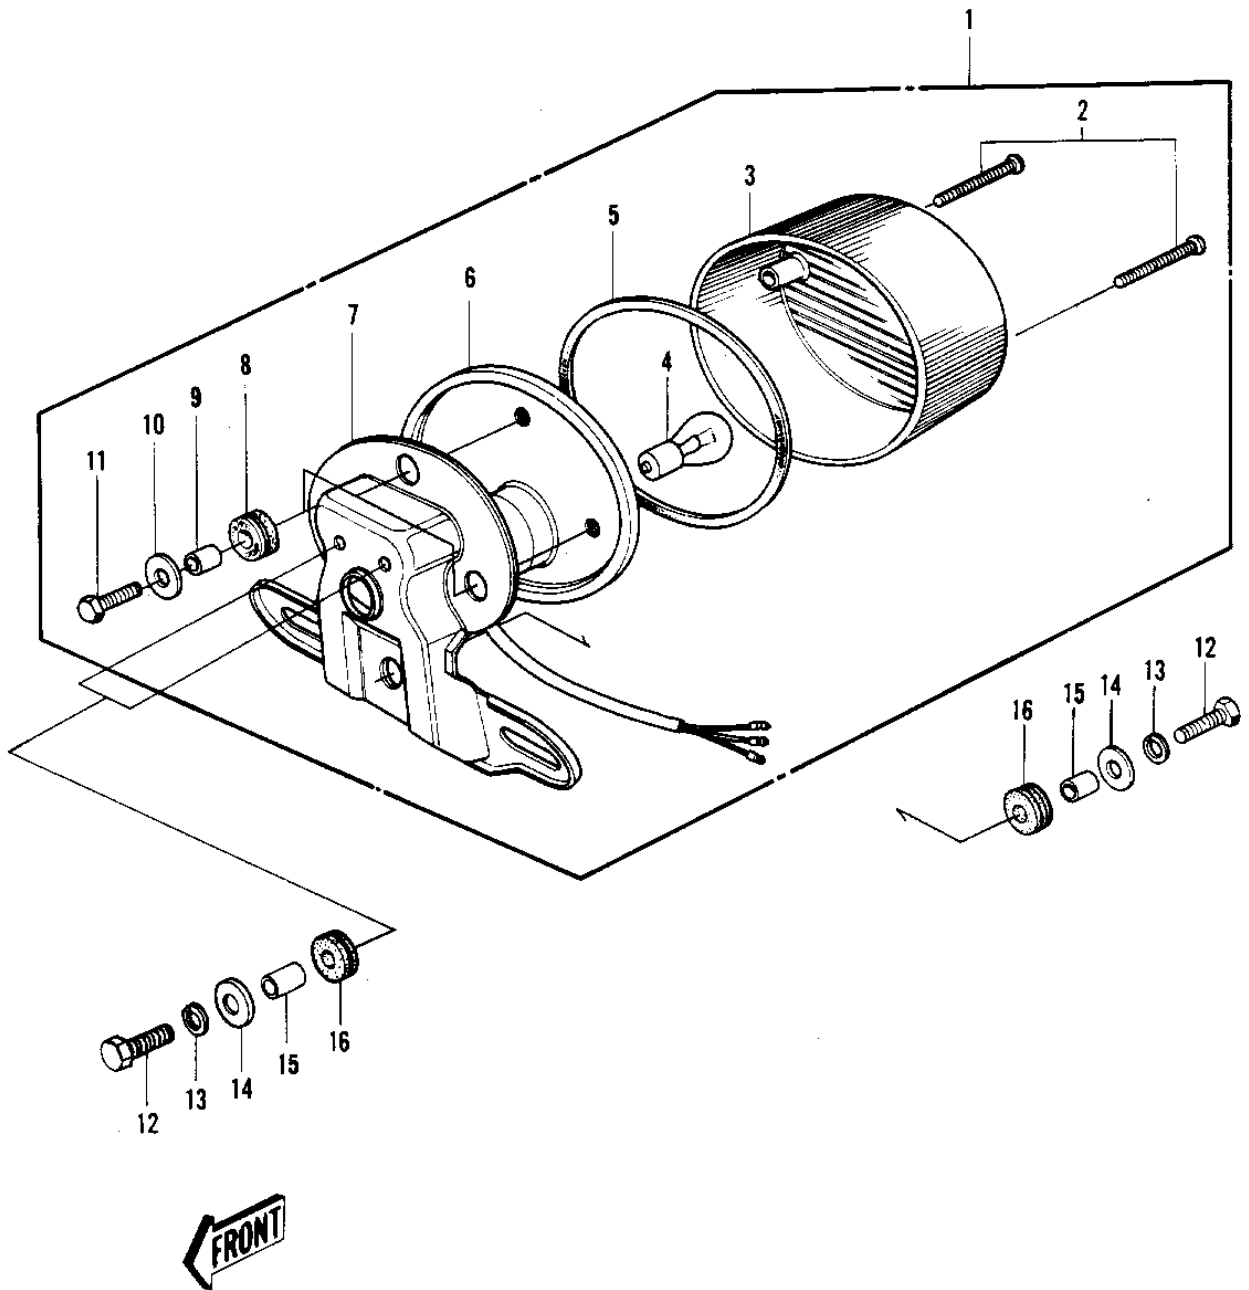

1975 Mach II

PARTS DIAGRAM

TAILLIGHT

|

1975 Mach II

PARTS LIST

TAILLIGHT

ITEM NAME	PART NUMBER	QUANTITY
LAMP ASSY-TAIL,BLACK (Ref # 1)	23024-026-21	
SCREW-PAN HEAD,4X35 (Ref # 2)	220E0435A	
LENS-TAIL LAMP (Ref # 3)	23026-023	
BULB,12V 23/8W (Ref # 4)	92069-060	
GASKET-TAIL LAMP LENS (Ref # 5)	23028-018	
CASE,TAIL LAMP (Ref # 6)	23027-030	
BKT-LICENSE PLT,BLACK (Ref # 7)	23036-022-21	
DAMPER RUBBER (Ref # 8)	92075-076	
COLLAR,6.8X10X8.5 (Ref # 9)	92027-129	
WASHER 6.5X20X1.6T (Ref # 10)	92022-125	
BOLT 6X22 (Ref # 11)	112B0622	
BOLT 6X22 (Ref # 12)	112B0622	
WASHER SPRING 6MM (Ref # 13)	461F0600	
WASHER 6.5X20X1.6T (Ref # 14)	92022-125	
COLLAR 6.8X10X10.5 (Ref # 15)	92027-120	
DAMPER RUBBER (Ref # 16)	92075-112	