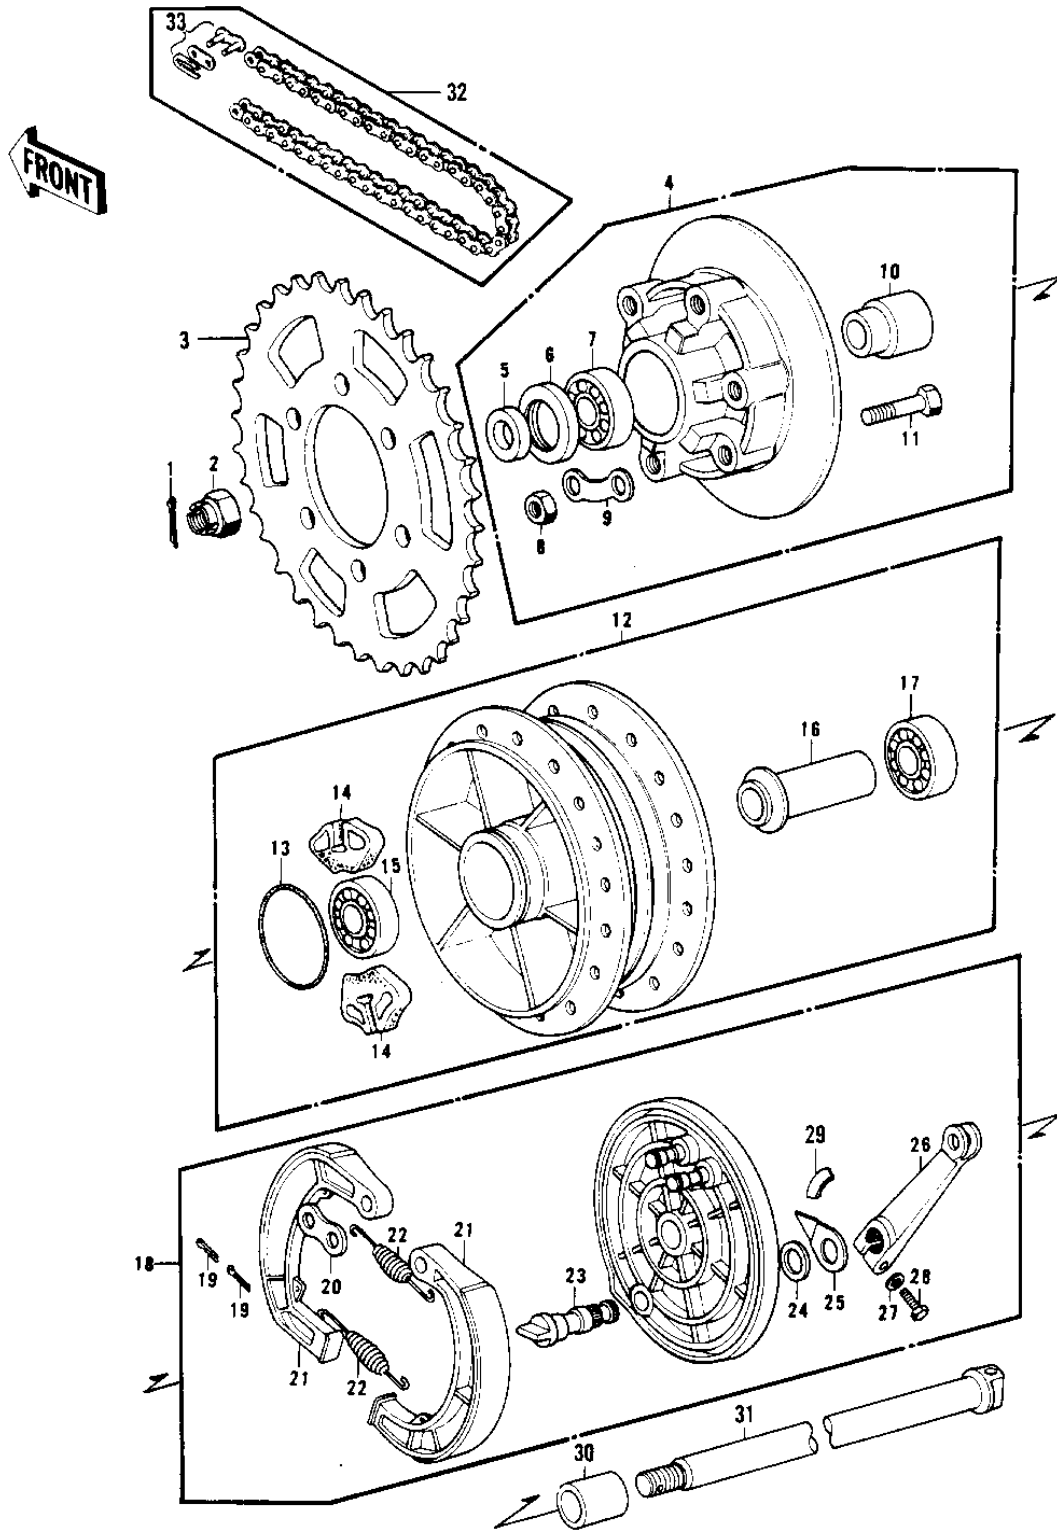

1976 KH400-A3

PARTS DIAGRAM

REAR HUB/BRAKE/CHAIN

1976 KH400-A3

PARTS LIST

REAR HUB/BRAKE/CHAIN

Kawasaki

Let the Good Times Roll®

ITEM NAME

PART NUMBER

QUANTITY
