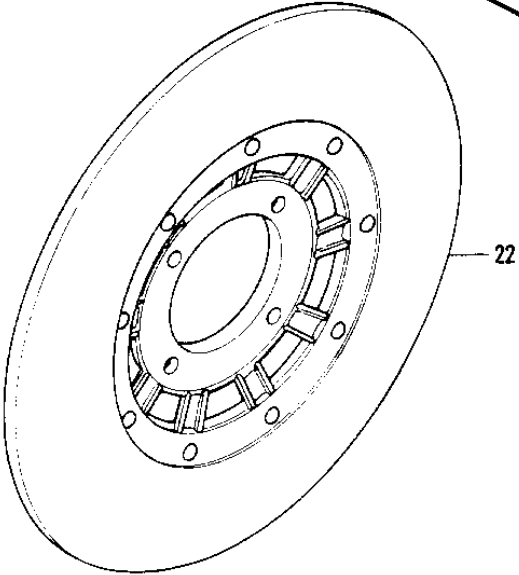

1975 Mach II

PARTS DIAGRAM

FRONT BRAKE

Ref. 14 & 7,8

Remove these to use PAD SET 43050-5001.

1975 Mach II

PARTS LIST FRONT BRAKE

ITEM NAME	PART NUMBER	QUANTITY
-----------	-------------	----------
