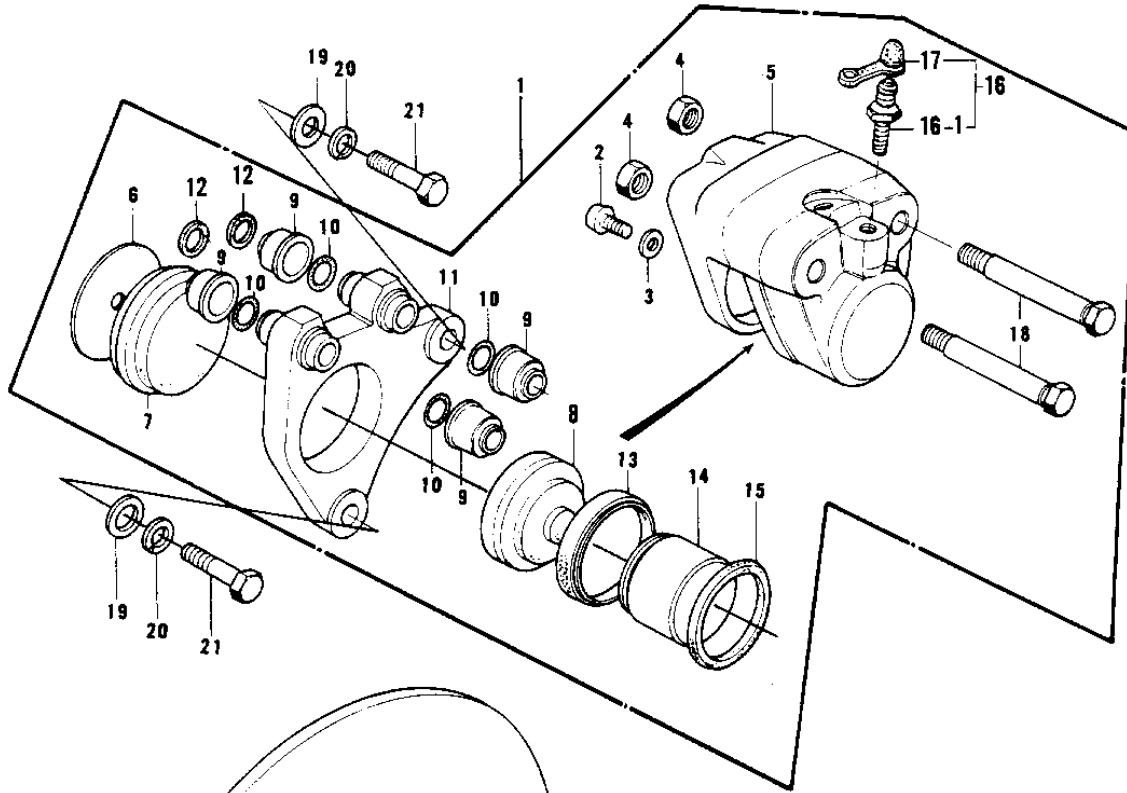

1975 Mach II

PARTS DIAGRAM

FRONT BRAKE

Ref. 14 & 7,8

Remove these to use PAD SET 43050-5001.

1975 Mach II

PARTS LIST FRONT BRAKE

ITEM NAME	PART NUMBER	QUANTITY
-----------	-------------	----------
