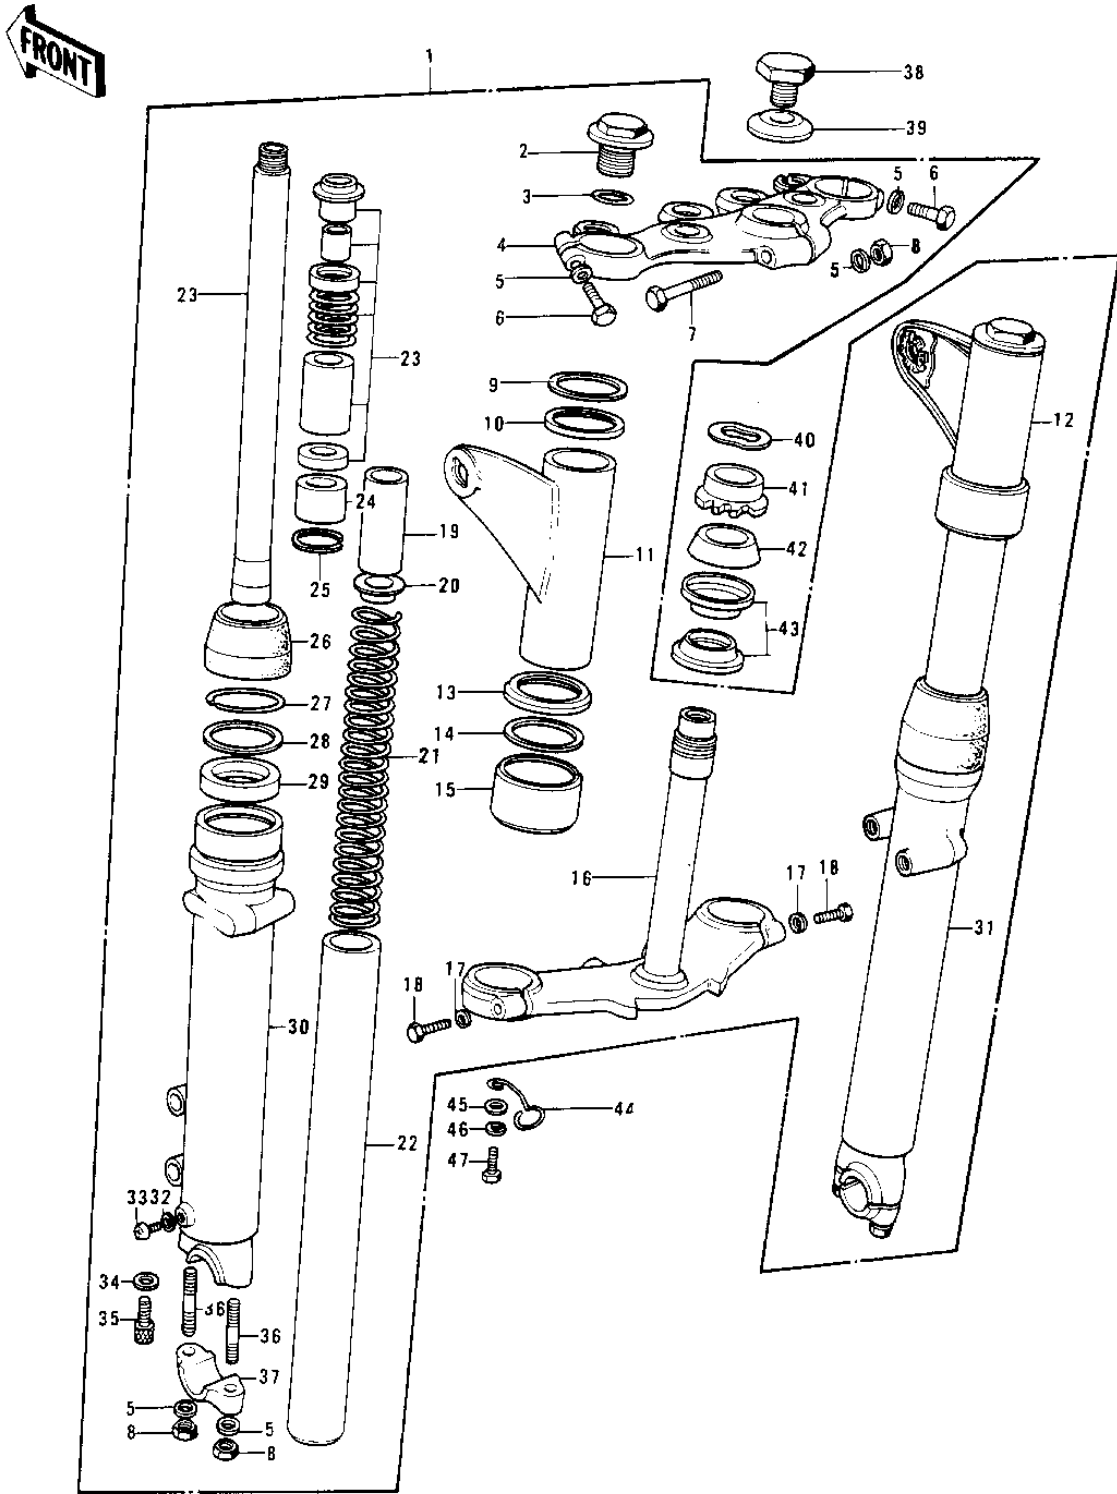

1975 Mach II

PARTS DIAGRAM

FRONT FORK

1975 Mach II

PARTS LIST FRONT FORK

ITEM NAME

PART NUMBER

QUANTITY
