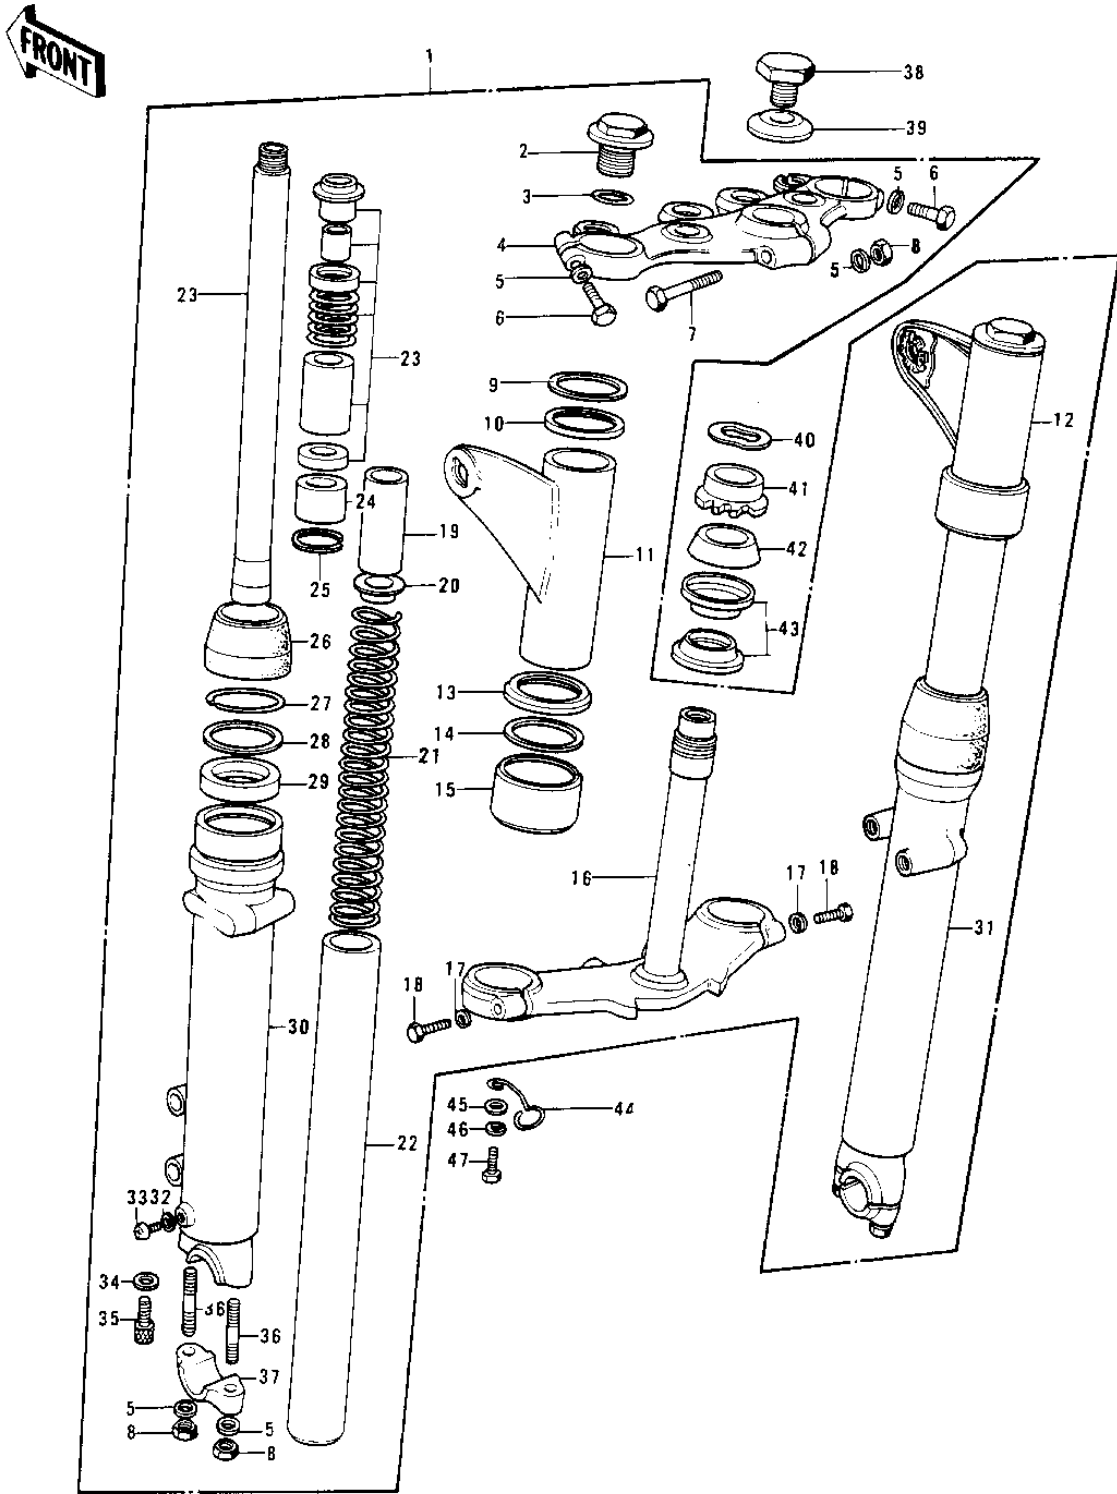

1977 KH400-A4

PARTS DIAGRAM

FRONT FORK

1977 KH400-A4

PARTS LIST

FRONT FORK

Kawasaki

Let the Good Times Roll®

ITEM NAME

PART NUMBER

QUANTITY
