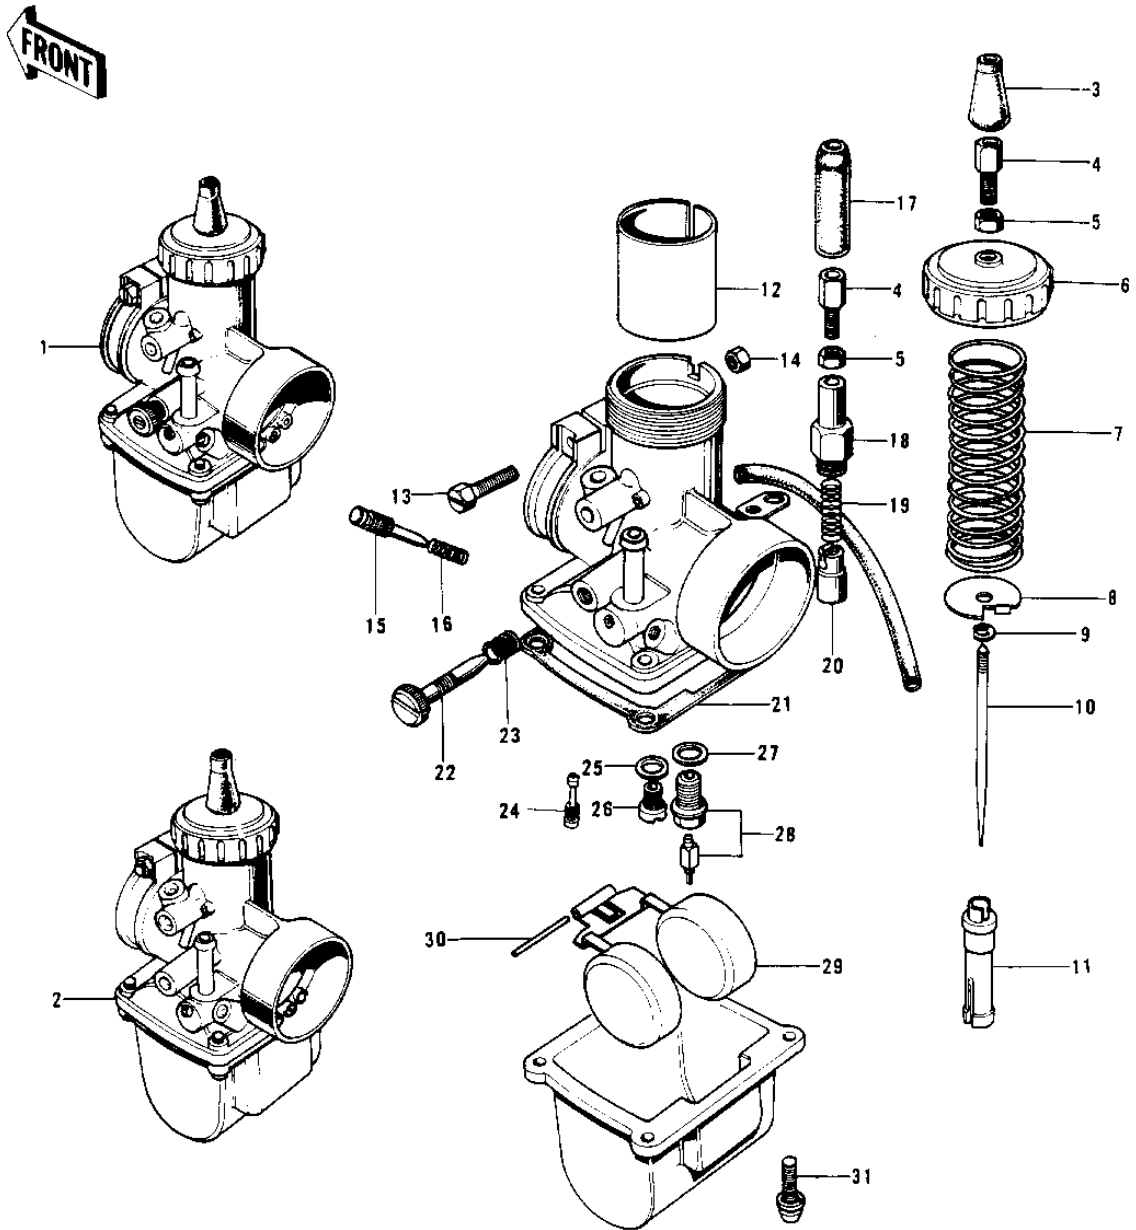

1975 Mach II

PARTS DIAGRAM

CARBURETORS

1975 Mach II

PARTS LIST CARBURETORS

ITEM NAME

PART NUMBER

QUANTITY
