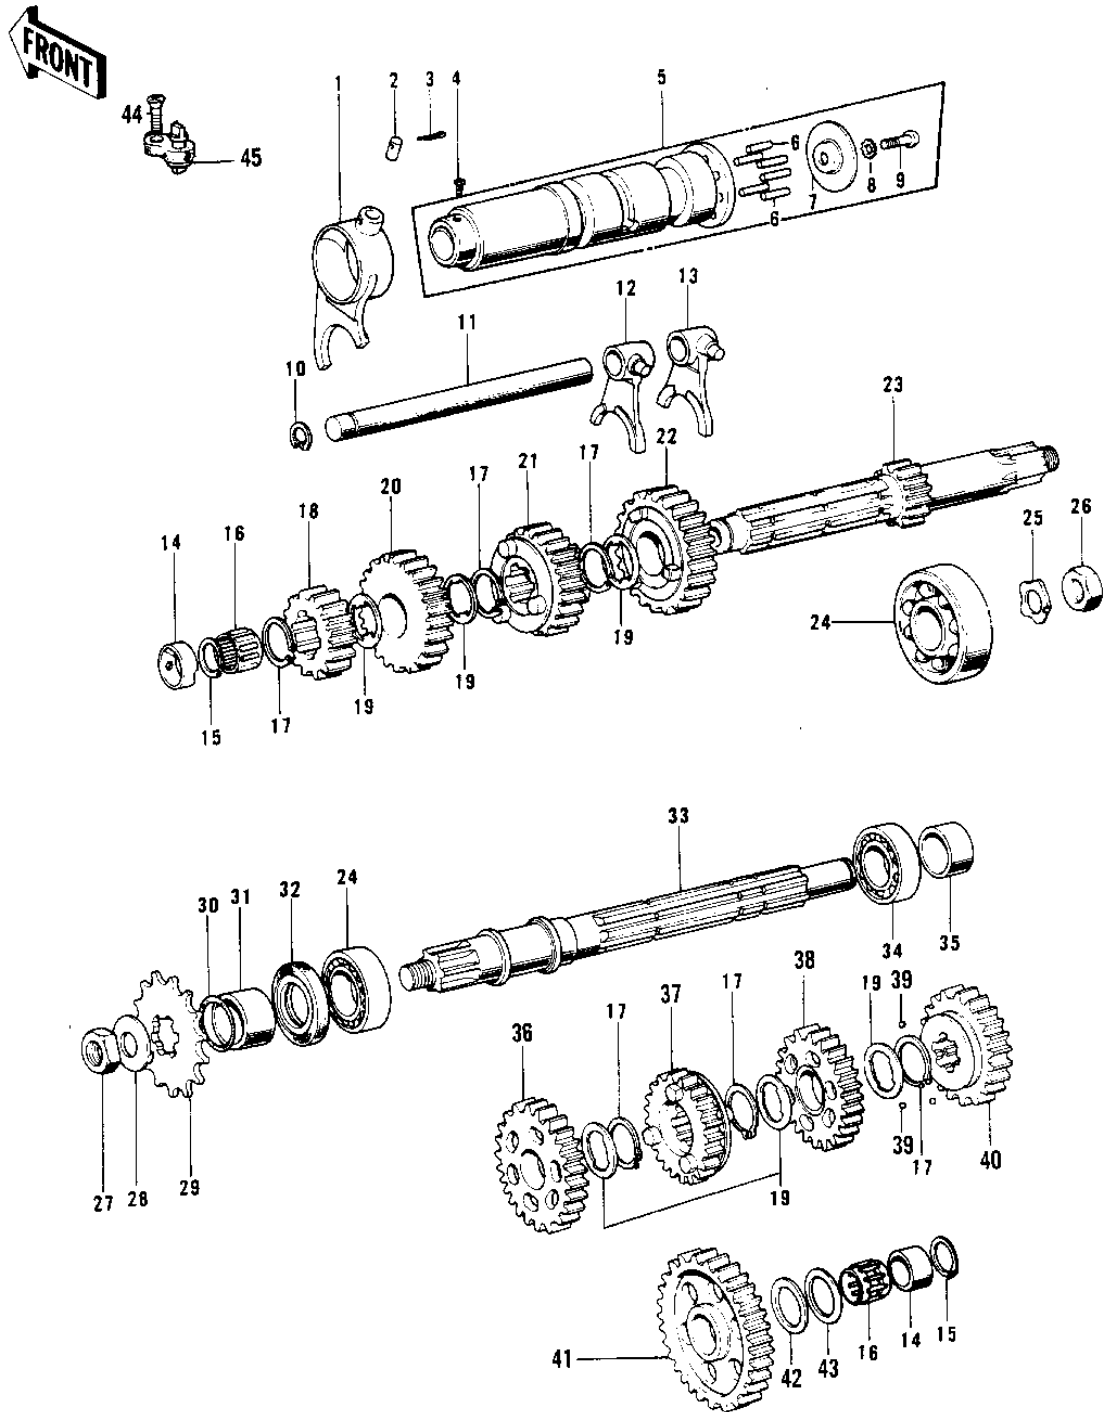

# 1976 KH400-A3

## PARTS DIAGRAM

### TRANSMISSION/CHANGE DRUM ('76-'78 A3/A4/

## PARTS LIST

TRANSMISSION/CHANGE DRUM ('76-'78 A3/A4/

**ITEM NAME**

**PART NUMBER**

**QUANTITY**

---