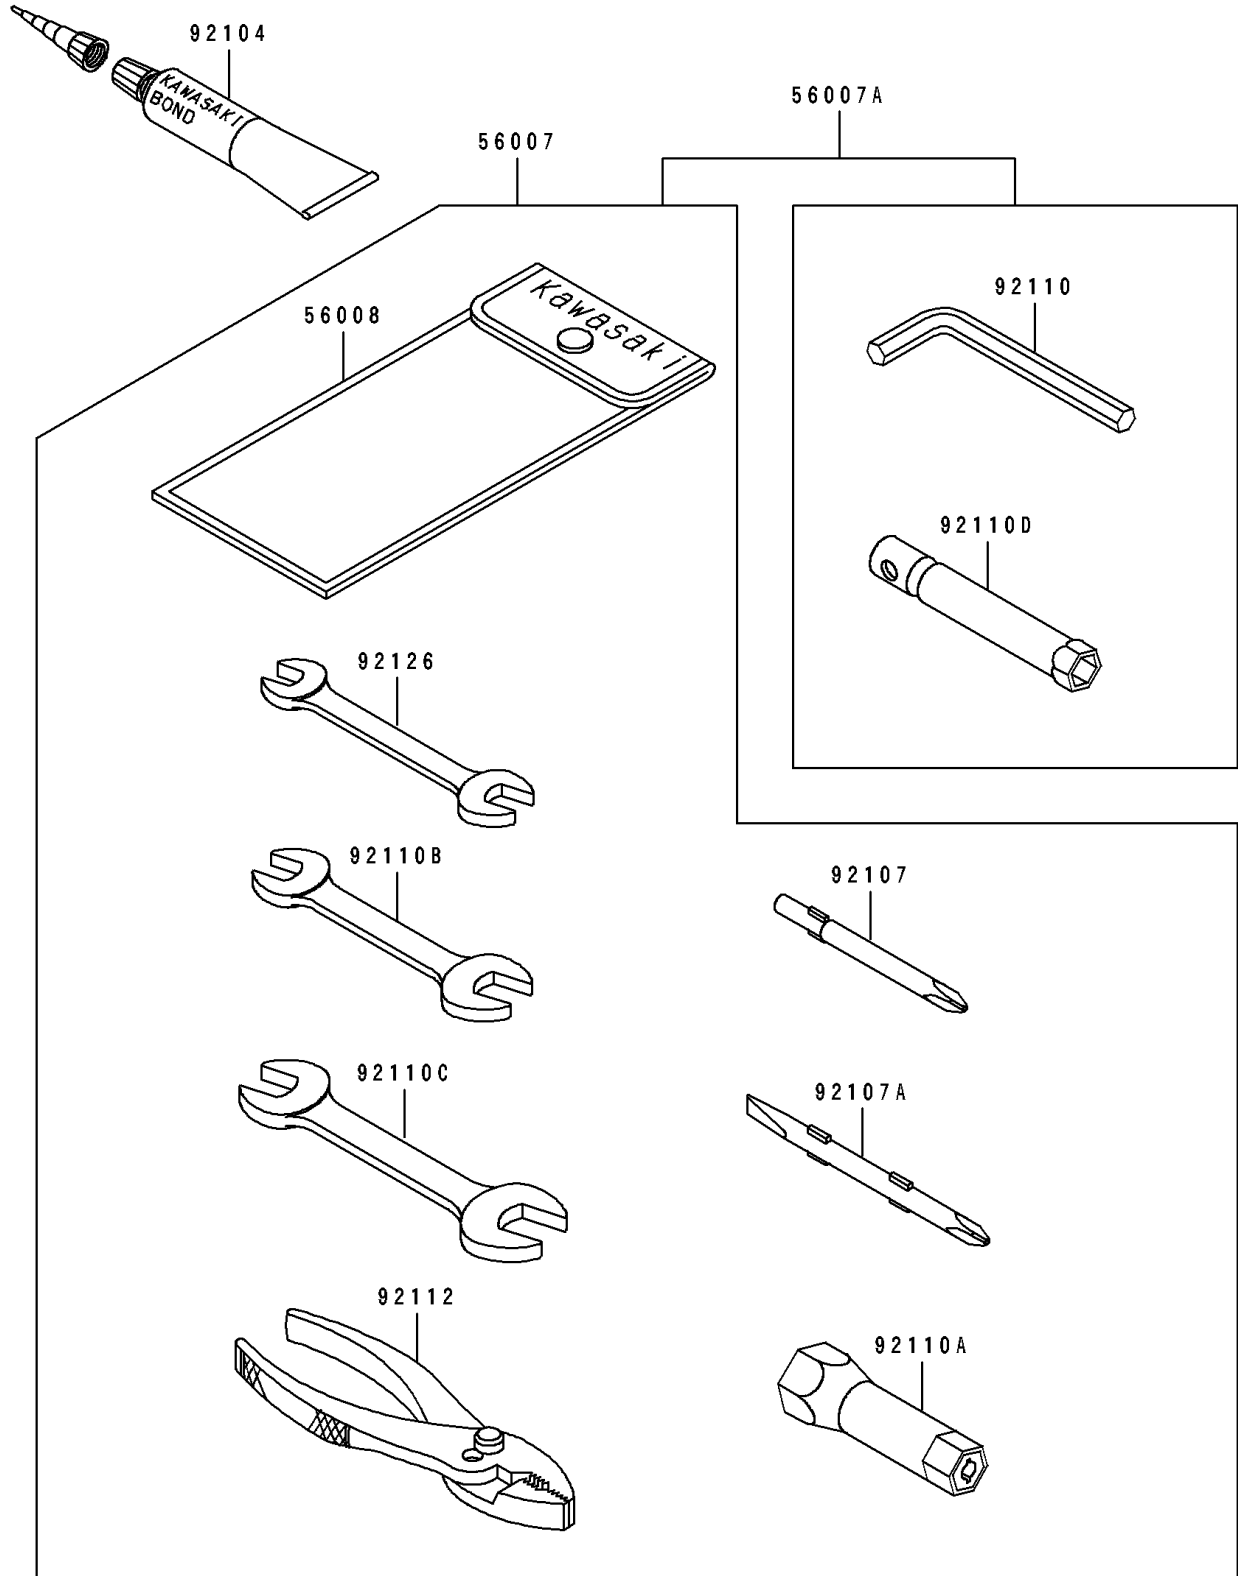

1992 750 SX

PARTS DIAGRAM

Owner's Tools

F3182

1992 750 SX

PARTS LIST

Owner's Tools

ITEM NAME

PART NUMBER

QUANTITY
