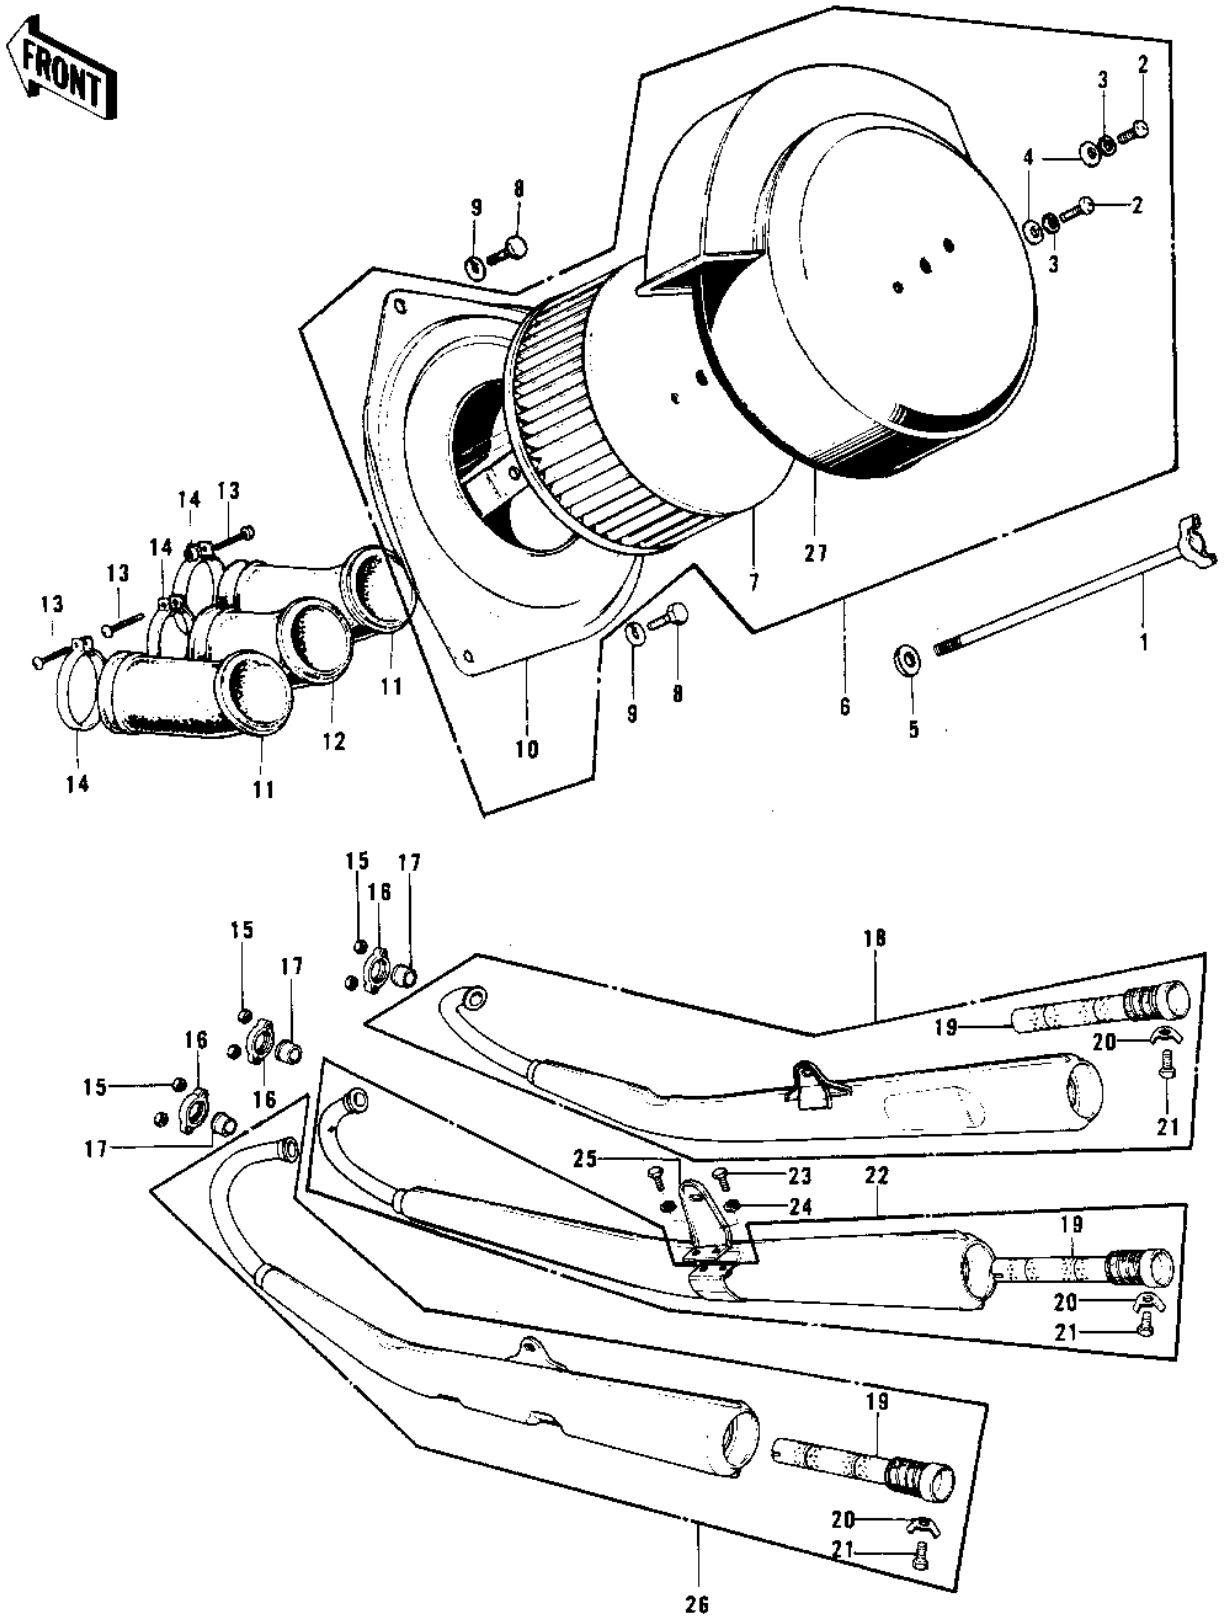

1975 Mach II

PARTS DIAGRAM

AIR CLEANER/MUFFLERS ('74-'75 S3/S3-A)

1975 Mach II

PARTS LIST

AIR CLEANER/MUFFLERS ('74-'75 S3/S3-A)

ITEM NAME	PART NUMBER	QUANTITY
BOLT-AIR CLEANER FIT (Ref # 1)	92003-073	
SCREW PAN HEAD 4X8 (Ref # 2)	220B0408	
WASHER SPRING 4MM (Ref # 3)	461F0400	
WASHER PLAIN 4MM (Ref # 4)	410B0400	
WASHER-PLAIN (Ref # 5)	92022-021	
AIR CLEANER ASY,BLACK (Ref # 6)	11010-039-21	
ELEMENT,AIR,CLNR (Ref # 7)	11013-026	
BOLT-UPSET,6X12 (Ref # 8)	112G0612	
WASHER SPRING 6MM (Ref # 9)	461F0600	
BODY-AIR CLEANER (Ref # 10)	11011-013	
PIPE-AIR INLT,R.H&L.H (Ref # 11)	11015-024	
PIPE-AIR INLET,CENTER (Ref # 12)	11015-025	
SCREW,PAN HEAD,6X35 (Ref # 13)	92011-033	
CLAMP (Ref # 14)	92037-1326	
NUT,LOCK,8MM (Ref # 15)	92019-007	
NUT,LOCK,8MM (Ref # 15)	92015-1124	
NUT,LOCK,8MM (Ref # 15)	92017-013	
HOLDER,EXHAUST PIPE (Ref # 16)	18069-054	
INSERT,EXH PIPE HLDR (Ref # 17)	18070-011	
MUFFLER ASSY,R.H (Ref # 18)	18001-161	
MUFFLER ASSY,R.H (Ref # 18)	18001-161	
BAFFLE TUBE (Ref # 19)	18033-051	
WASHER LOCK 6MM (Ref # 20)	92024-016	
BOLT-UPSET,6X12 (Ref # 21)	112G0612	
MUFFLER ASSY, (Ref # 22)	18001-160	
MUFFLER ASSY, (Ref # 22)	18001-160	
MUFFLER ASSY, (Ref # 22)	18001-160	
BOLT-SMALL-UPSET,8X16 (Ref # 23)	115G0816	
WASHER SPRING 3MM (Ref # 24)	461F0300	