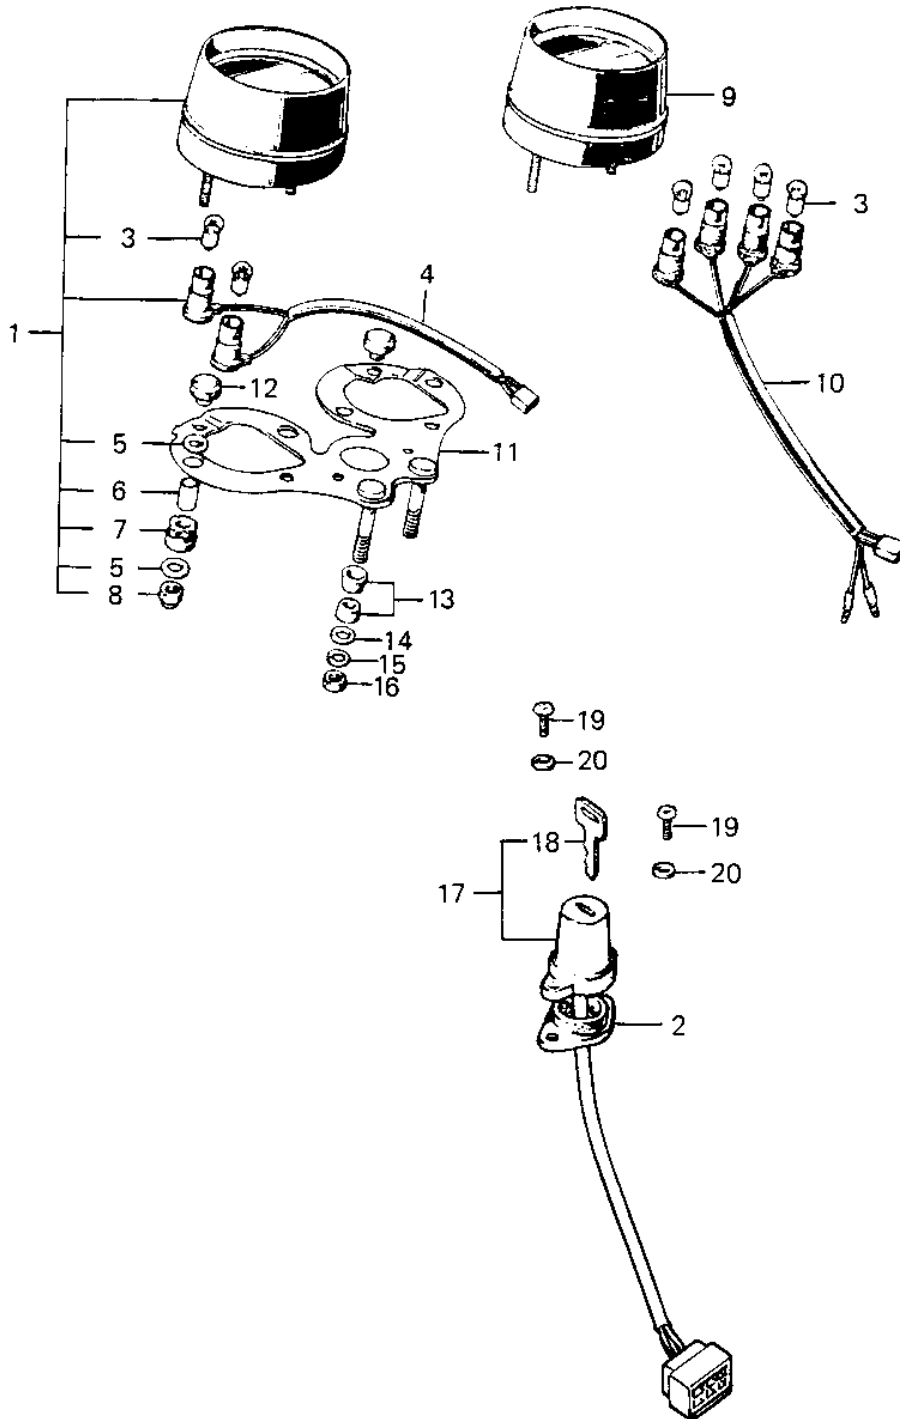

1973 Mach II

PARTS DIAGRAM

METERS/IGNITION SWITCH (S2)

Re-

(S2)

1973 Mach II

PARTS LIST

METERS/IGNITION SWITCH (S2)

ITEM NAME

PART NUMBER

QUANTITY
