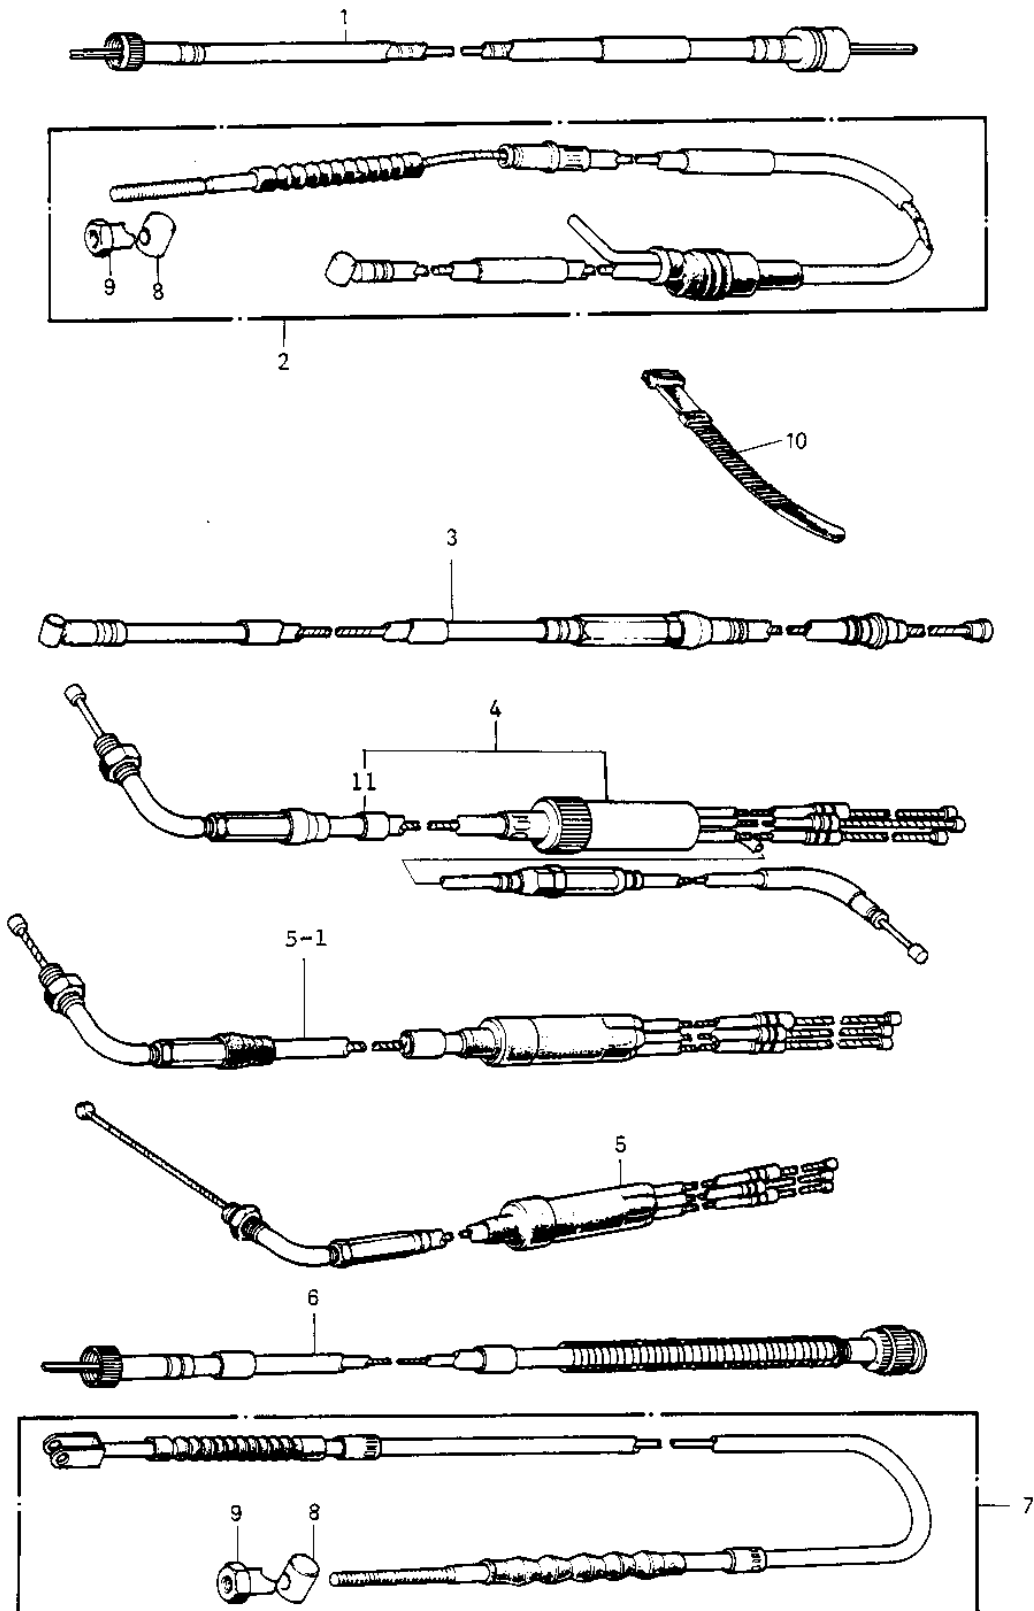

1973 Mach II

PARTS DIAGRAM

CABLES

1973 Mach II

PARTS LIST

CABLES

Kawasaki

Let the Good Times Roll®

ITEM NAME

PART NUMBER

QUANTITY
