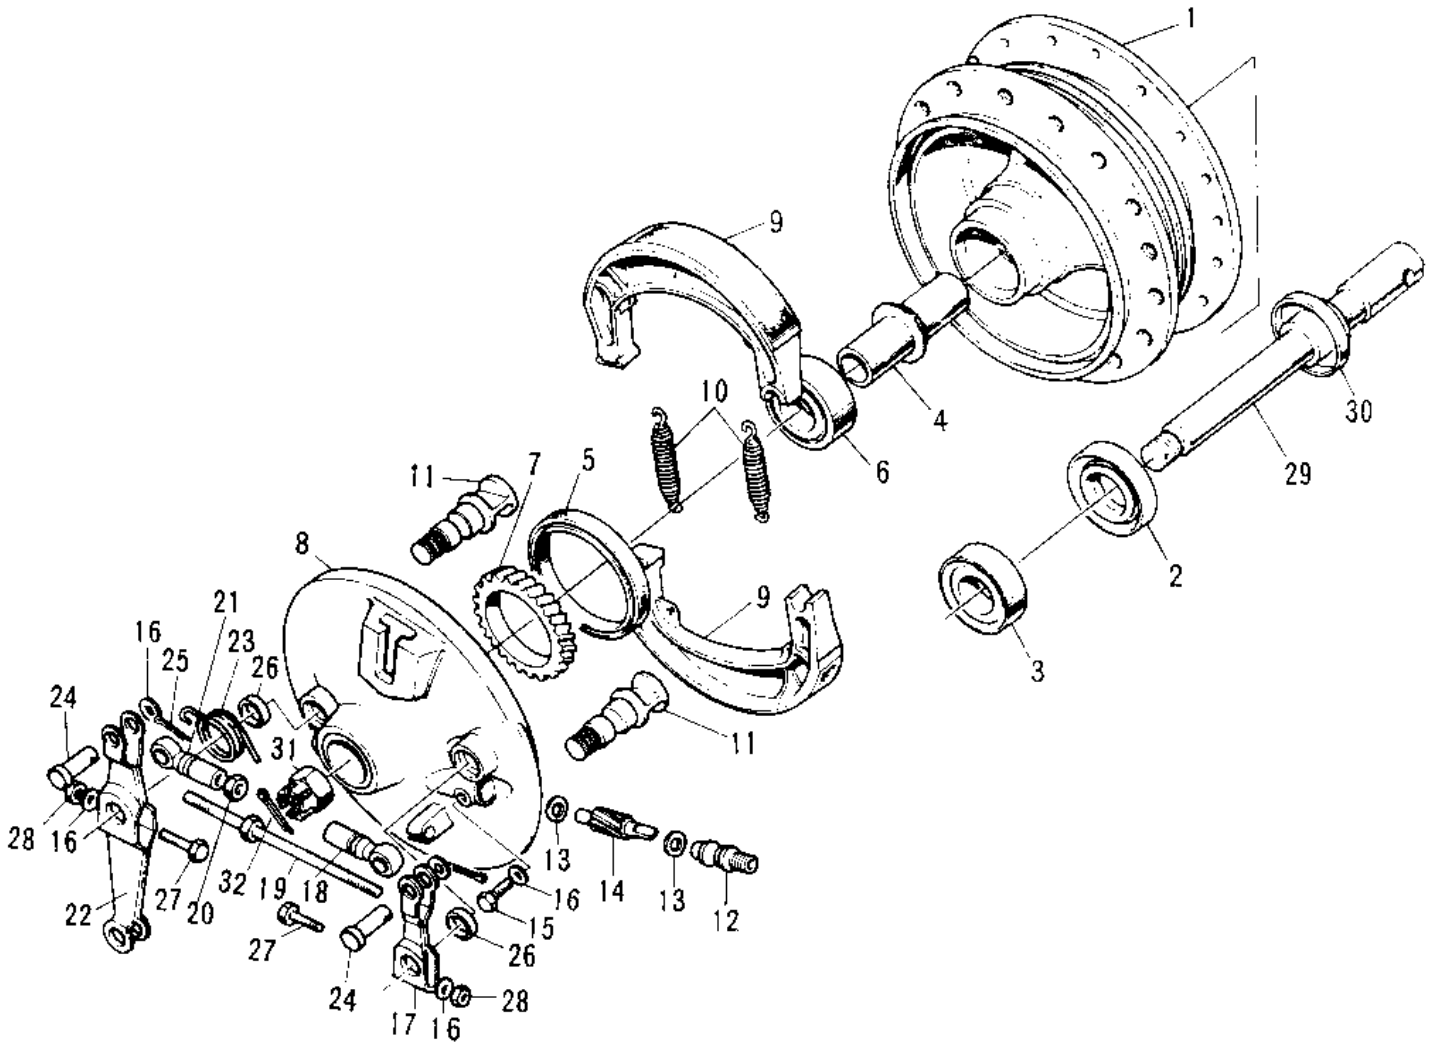

1973 Mach II

PARTS DIAGRAM

FRONT HUB/BRAKE (S2)

Re
—

(S2)

1973 Mach II

PARTS LIST

FRONT HUB/BRAKE (S2)

Kawasaki

Let the Good Times Roll®

ITEM NAME

PART NUMBER

QUANTITY
