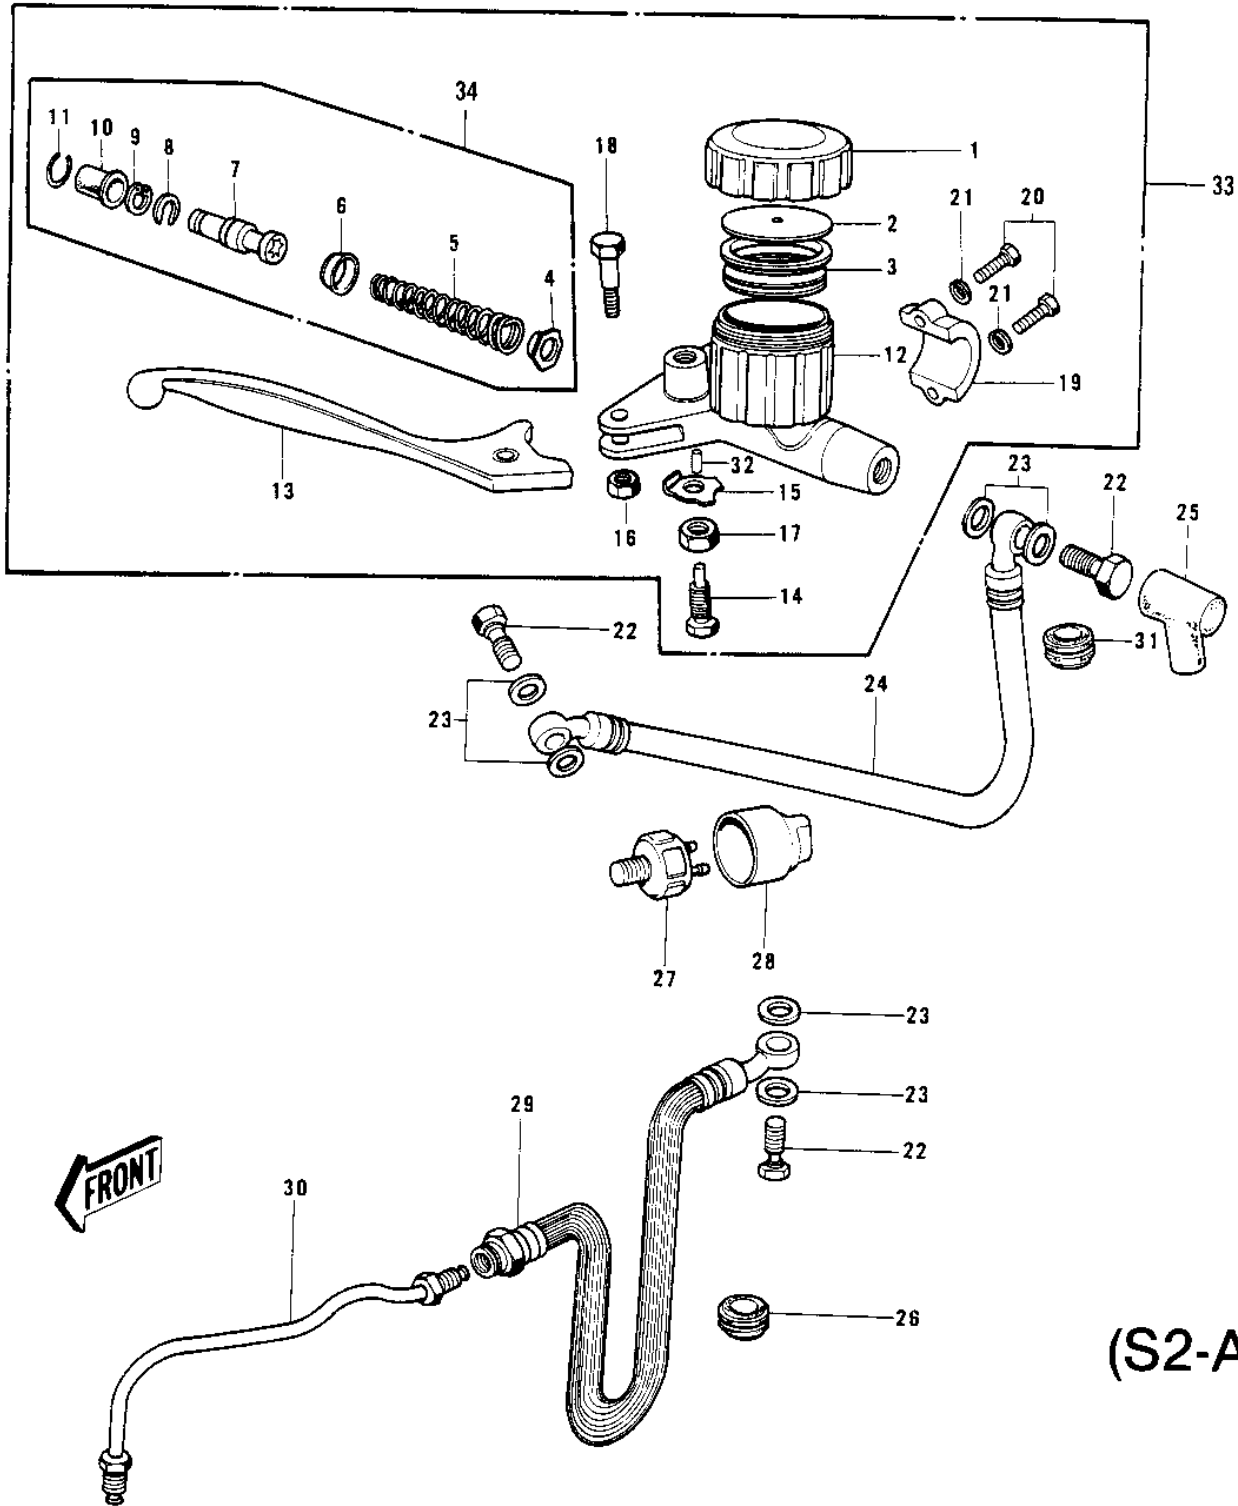

1973 Mach II

PARTS DIAGRAM

FRONT MASTER CYLINDER (S2-A)

1973 Mach II

PARTS LIST

FRONT MASTER CYLINDER (S2-A)

ITEM NAME

PART NUMBER

QUANTITY
