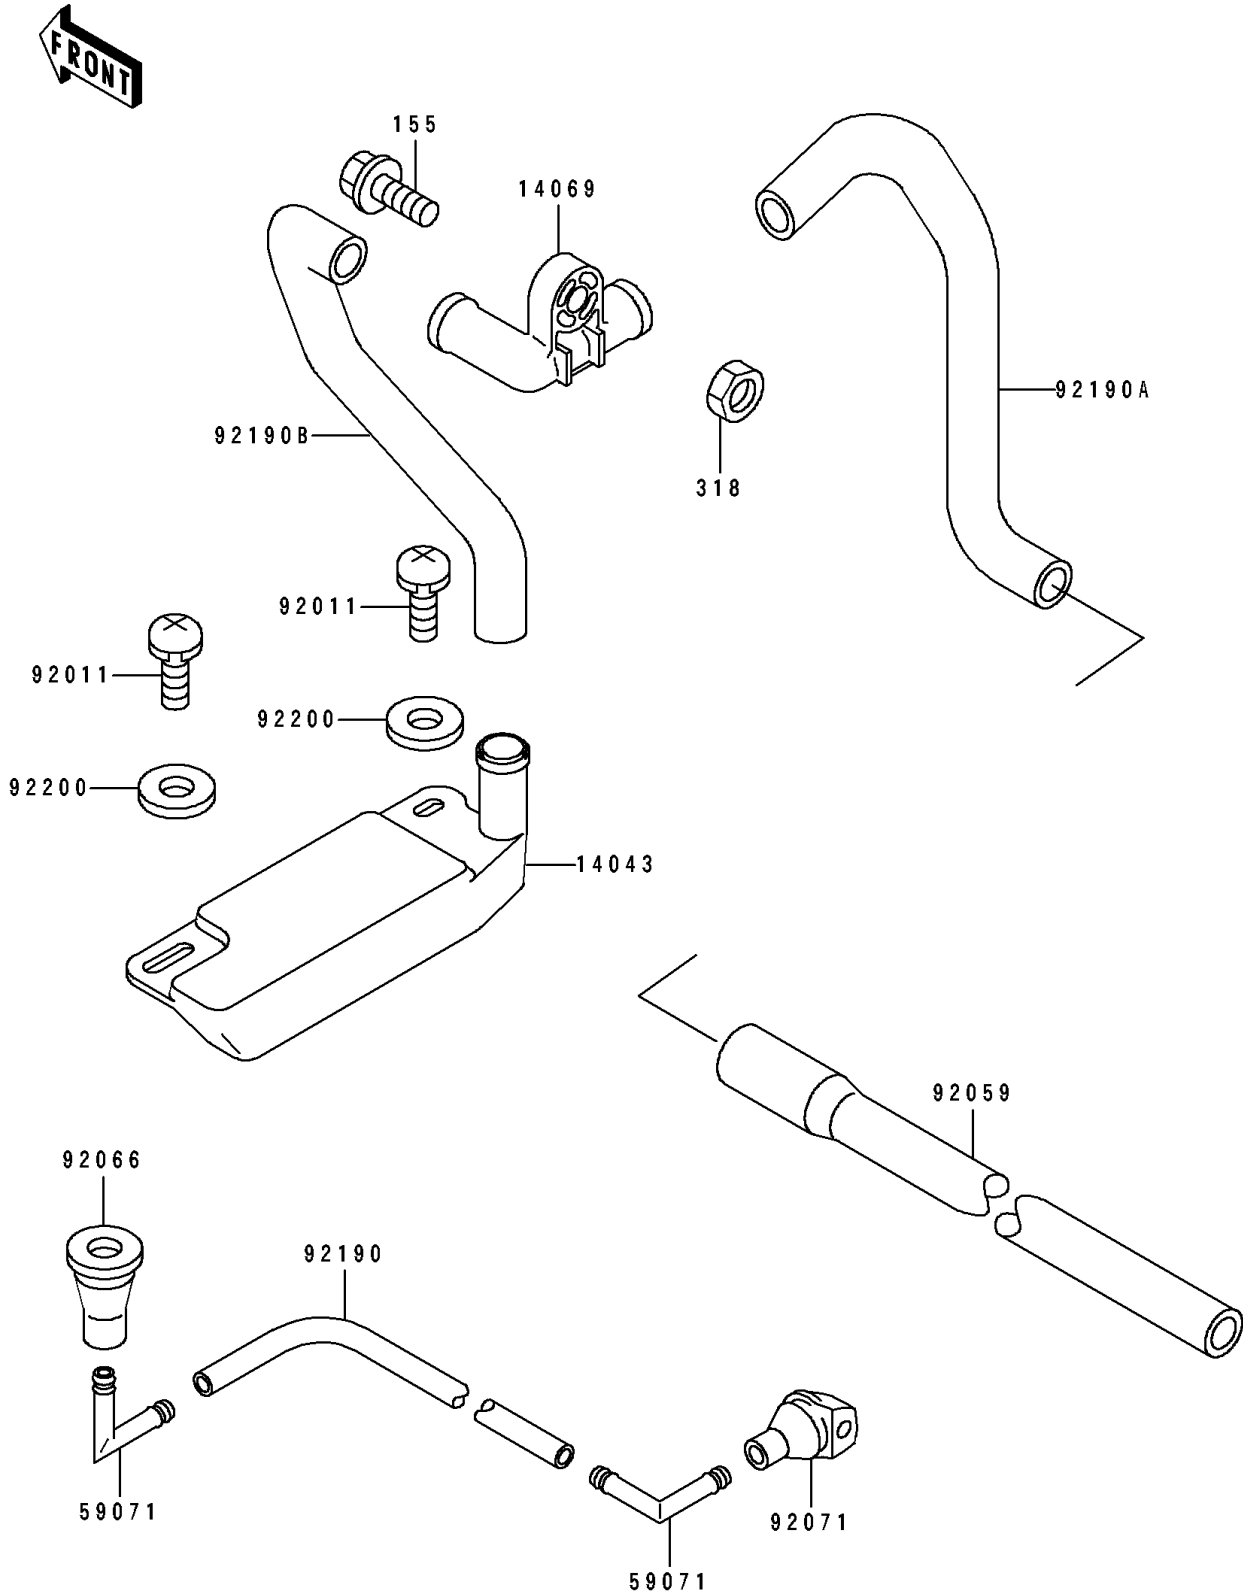

1993 750 SX

PARTS DIAGRAM

Bilge System

F 31 45

1993 750 SX

PARTS LIST

Bilge System

Kawasaki

Let the Good Times Roll®

ITEM NAME

PART NUMBER

QUANTITY
