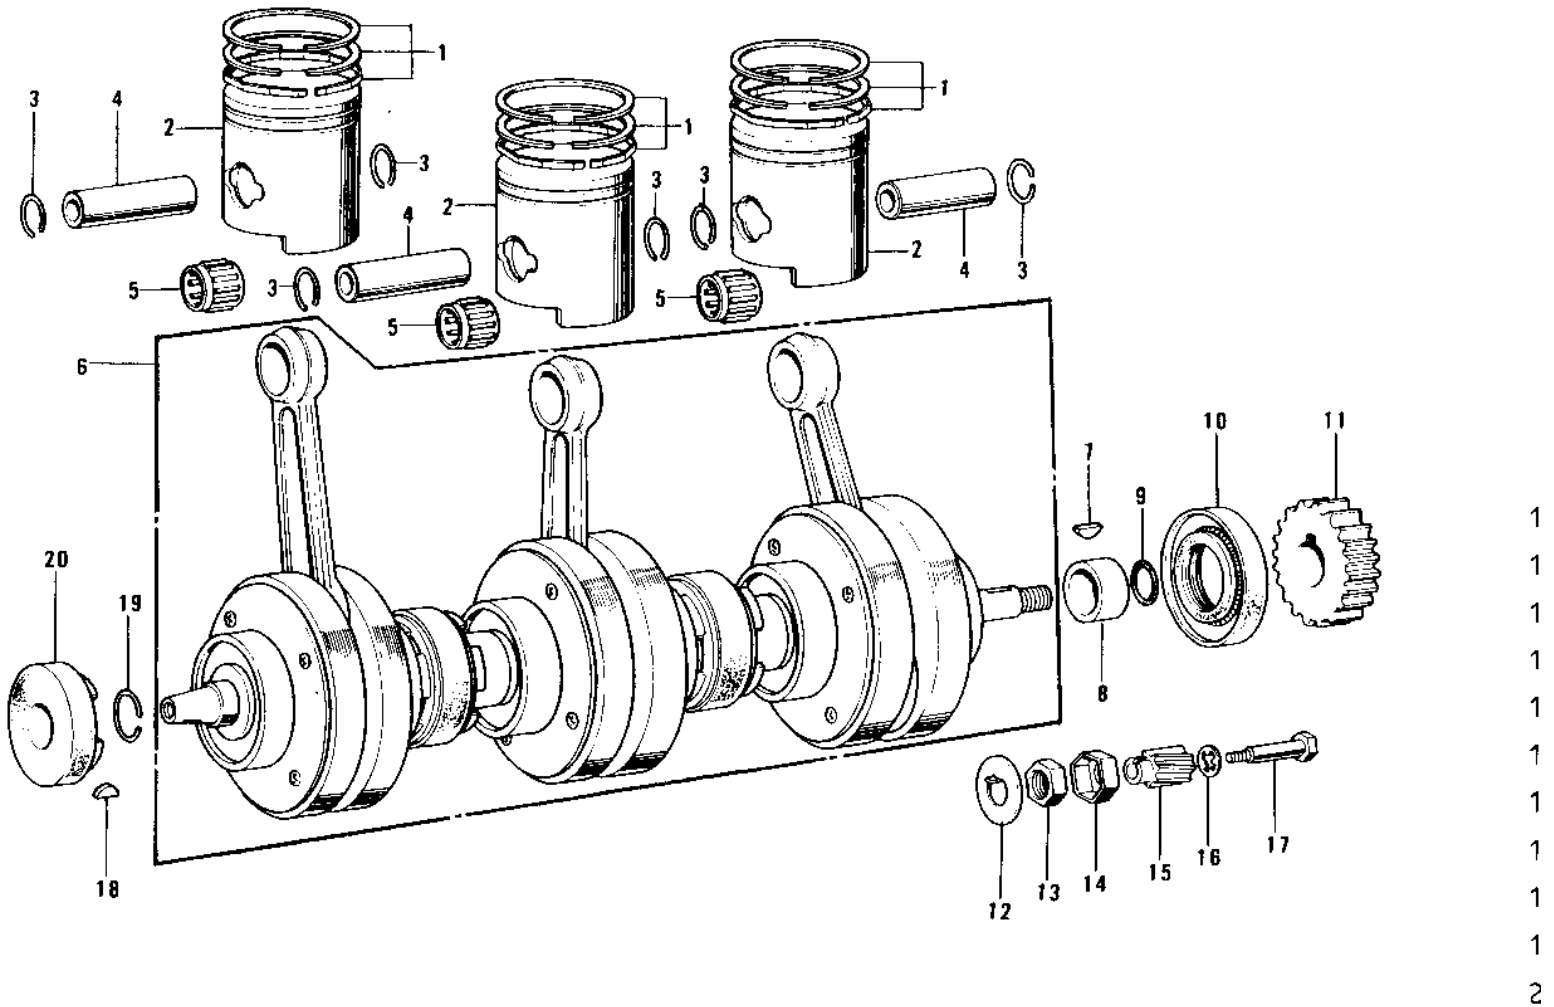

1973 Mach II

PARTS DIAGRAM

CRANKSHAFT/PISTONS

Ref.

1973 Mach II

PARTS LIST

CRANKSHAFT/PISTONS

Kawasaki

Let the Good Times Roll®

ITEM NAME

PART NUMBER

QUANTITY
