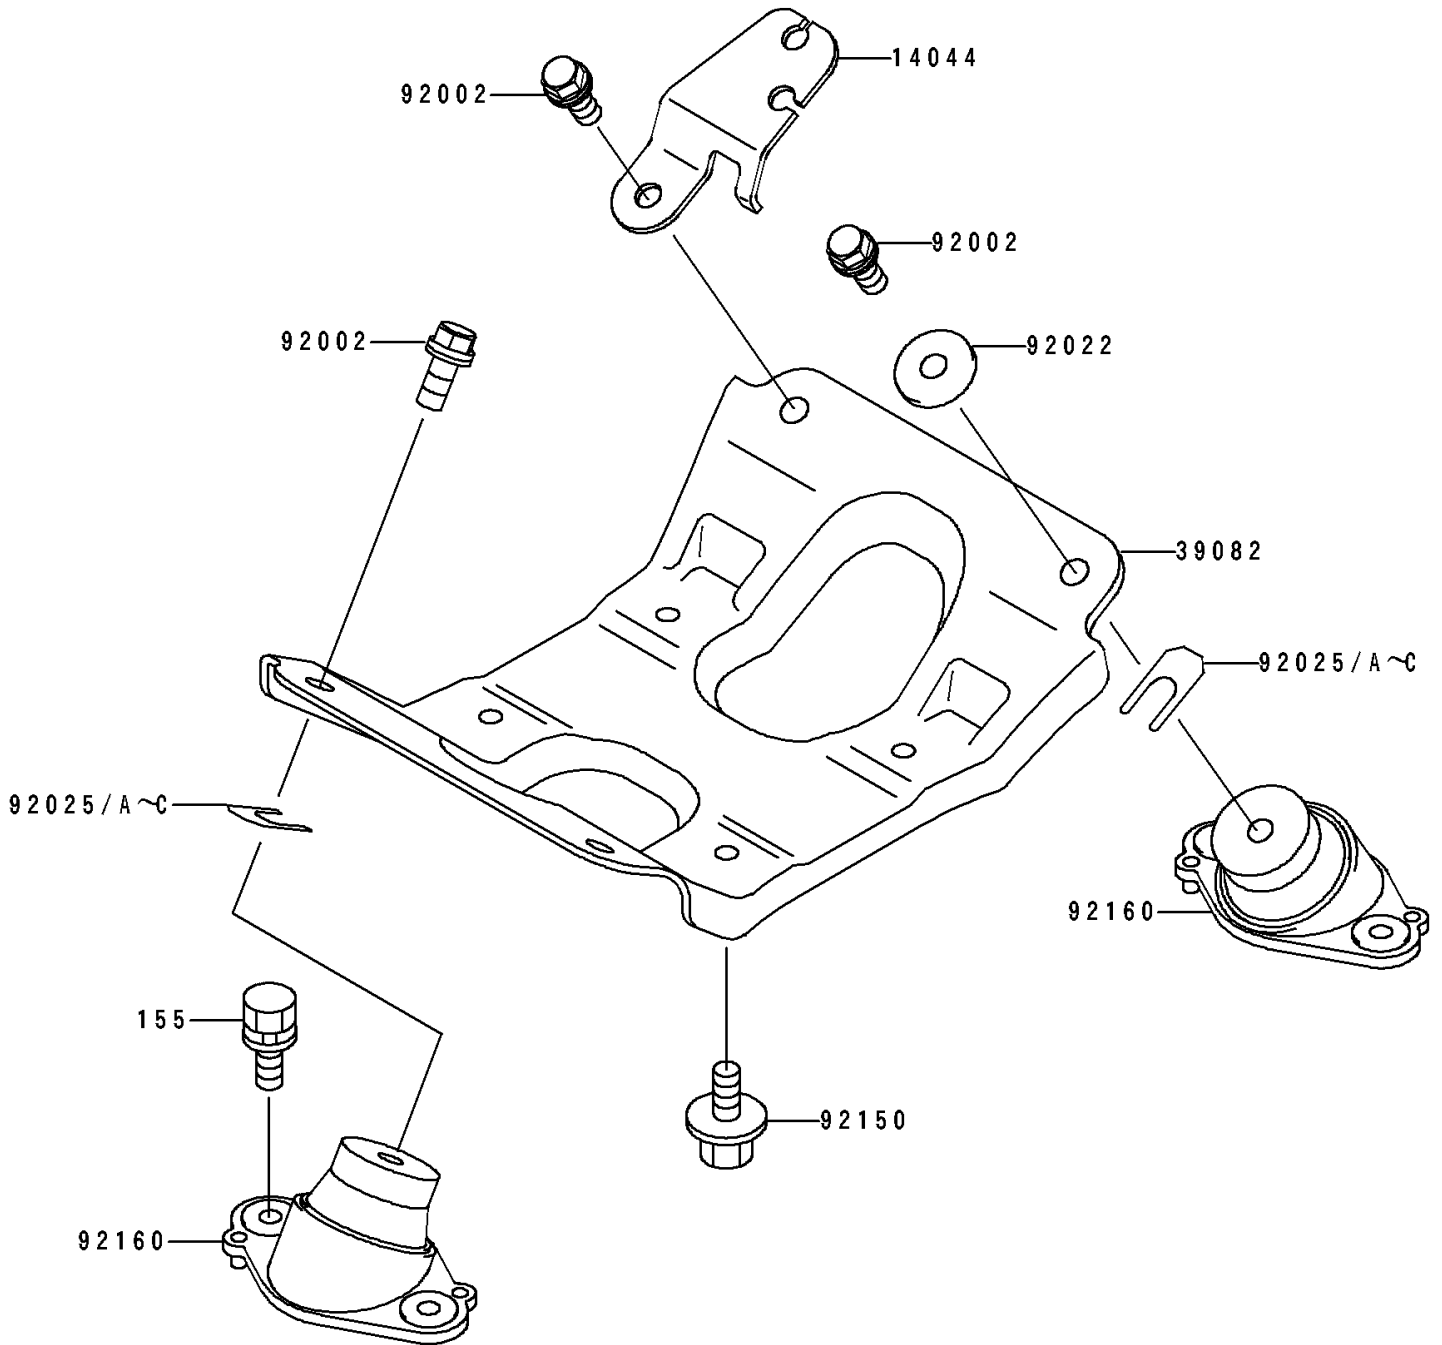

1992 750 SX

PARTS DIAGRAM

Engine Mount

F3144

1992 750 SX

PARTS LIST

Engine Mount

Kawasaki

Let the Good Times Roll®

ITEM NAME

PART NUMBER

QUANTITY
