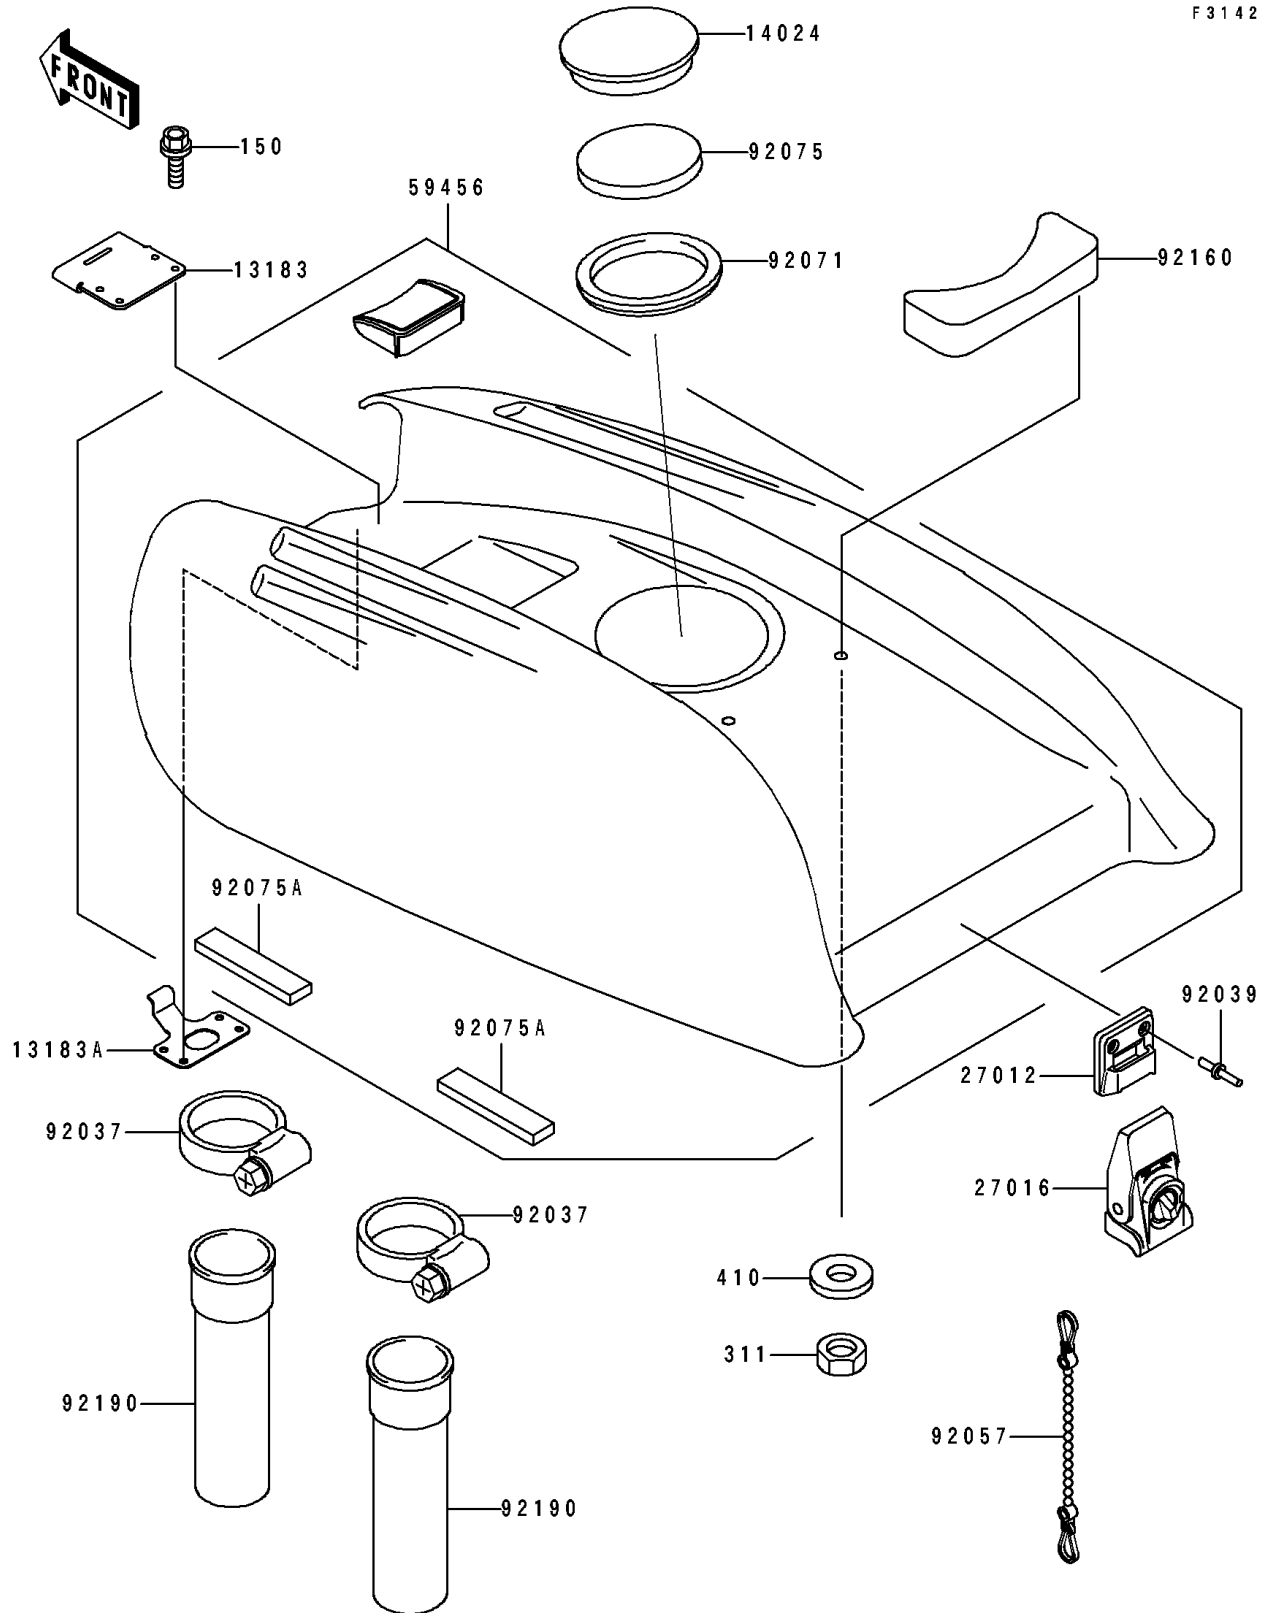

1992 750 SX

PARTS DIAGRAM

Engine Hood

1992 750 SX

PARTS LIST

Engine Hood

Kawasaki

Let the Good Times Roll®

ITEM NAME

PART NUMBER

QUANTITY
