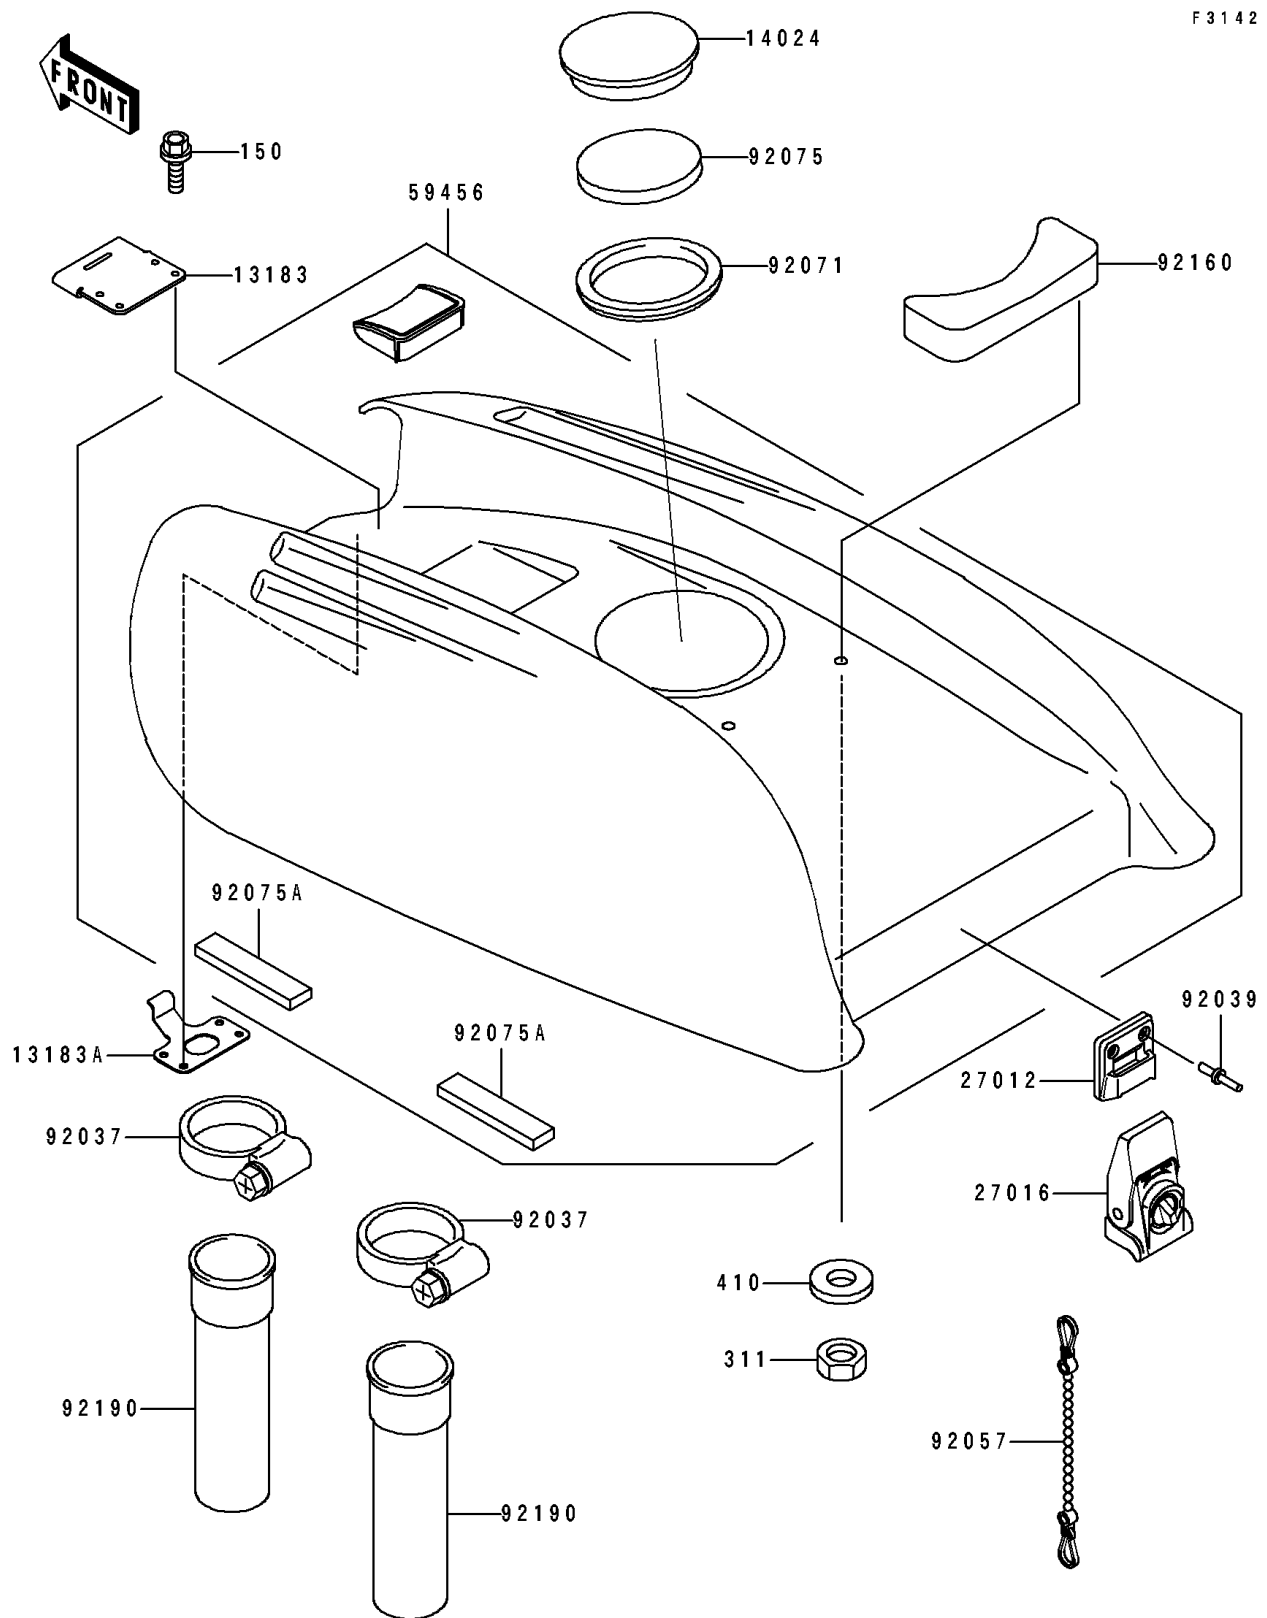

1992 750 SX

PARTS DIAGRAM

Engine Hood

1992 750 SX

PARTS LIST

Engine Hood

Kawasaki

Let the Good Times Roll®

ITEM NAME

PART NUMBER

QUANTITY
