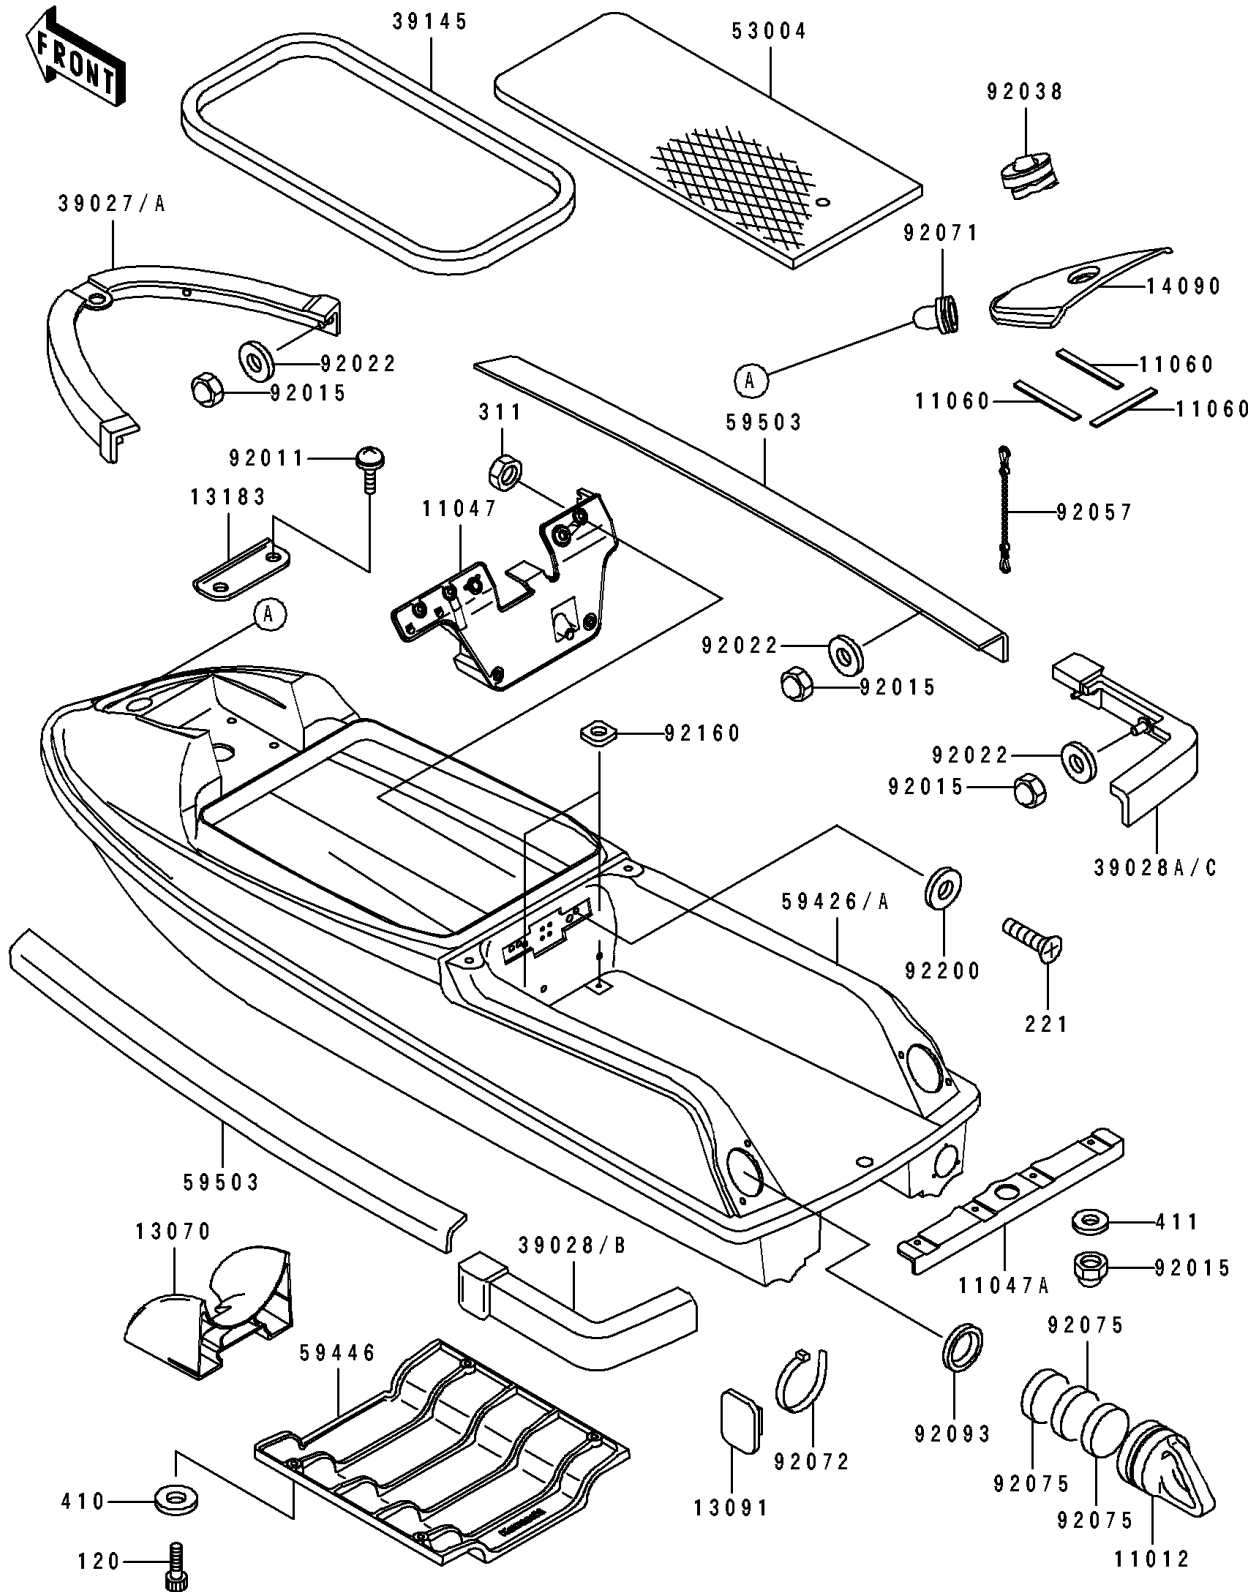

1992 750 SX

PARTS DIAGRAM

Hull

F3141

1992 750 SX

PARTS LIST

Hull

ITEM NAME

PART NUMBER

QUANTITY
