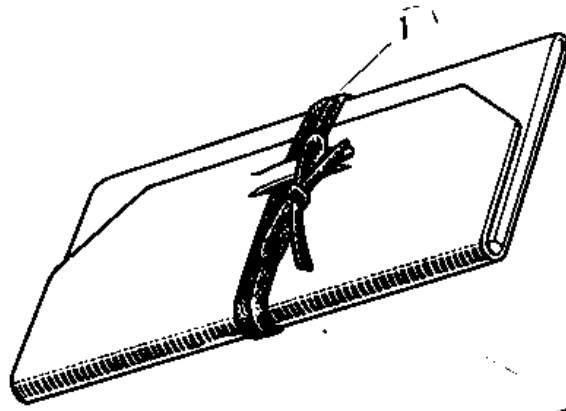

1968 Samurai

PARTS DIAGRAM

TOOLS

1968 Samurai

PARTS LIST

TOOLS

ITEM NAME	PART NUMBER	QUANTITY
UNAVAILABLE IN PRICE BOOK (Ref # 1~10)	56007-008	N/
BAG,TOOL (Ref # 1)	56008-008	1
UNAVAILABLE IN PRICE BOOK (Ref # 2)	960B1012	1
UNAVAILABLE IN PRICE BOOK (Ref # 3)	960B1417	1
UNAVAILABLE IN PRICE BOOK (Ref # 4)	960B1921	1
92112-003 (Canada) (Ref # 5)	92112-001	1
TOOL-DRIVER (Ref # 6)	92107-1052	1
SCREW DRIVER #3 PHLIP (Ref # 7)	92107-005	1
UNAVAILABLE IN PRICE BOOK (Ref # 8)	92106-003	N/
UNAVAILABLE IN PRICE BOOK (Ref # 9)	92109-001	N/
UNAVAILABLE IN PRICE BOOK (Ref # 10)	92110-004	N/
UNAVAILABLE IN PRICE BOOK (Ref # 1~7 11)	56007-012	1
92110-012 (Canada) (Ref # 11)	92110-008	1
UNAVAILABLE IN PRICE BOOK (Ref # 12)	960B1013	1
WRENCH BOX 24X32 (Ref # 13)	92109-002	1
92106-1001 (Canada) (Ref # 14)	92106-002	1