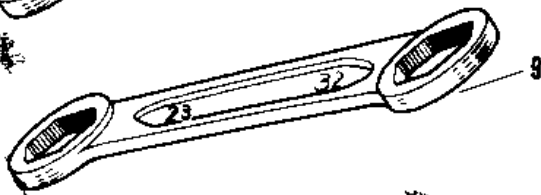

1968 Samurai

PARTS DIAGRAM

TOOLS

1968 Samurai

PARTS LIST

TOOLS

ITEM NAME	PART NUMBER	QUANTITY
UNAVAILABLE IN PRICE BOOK (Ref # 1~10)	56007-008	N/
BAG,TOOL (Ref # 1)	56008-008	1
UNAVAILABLE IN PRICE BOOK (Ref # 2)	960B1012	1
UNAVAILABLE IN PRICE BOOK (Ref # 3)	960B1417	1
UNAVAILABLE IN PRICE BOOK (Ref # 4)	960B1921	1
92112-003 (Canada) (Ref # 5)	92112-001	1
TOOL-DRIVER (Ref # 6)	92107-1052	1
SCREW DRIVER #3 PHLIP (Ref # 7)	92107-005	1
UNAVAILABLE IN PRICE BOOK (Ref # 8)	92106-003	N/
UNAVAILABLE IN PRICE BOOK (Ref # 9)	92109-001	N/
UNAVAILABLE IN PRICE BOOK (Ref # 10)	92110-004	N/
UNAVAILABLE IN PRICE BOOK (Ref # 1~7 11)	56007-012	1
92110-012 (Canada) (Ref # 11)	92110-008	1
UNAVAILABLE IN PRICE BOOK (Ref # 12)	960B1013	1
WRENCH BOX 24X32 (Ref # 13)	92109-002	1
92106-1001 (Canada) (Ref # 14)	92106-002	1