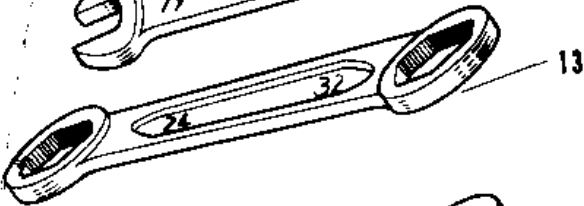

1968 Samurai

PARTS DIAGRAM

TOOLS

1968 Samurai

PARTS LIST

TOOLS

ITEM NAME	PART NUMBER	QUANTITY
UNAVAILABLE IN PRICE BOOK (Ref # 1~10)	56007-008	N/
BAG,TOOL (Ref # 1)	56008-008	1
UNAVAILABLE IN PRICE BOOK (Ref # 2)	960B1012	1
UNAVAILABLE IN PRICE BOOK (Ref # 3)	960B1417	1
UNAVAILABLE IN PRICE BOOK (Ref # 4)	960B1921	1
92112-003 (Canada) (Ref # 5)	92112-001	1
TOOL-DRIVER (Ref # 6)	92107-1052	1
SCREW DRIVER #3 PHLIP (Ref # 7)	92107-005	1
UNAVAILABLE IN PRICE BOOK (Ref # 8)	92106-003	N/
UNAVAILABLE IN PRICE BOOK (Ref # 9)	92109-001	N/
UNAVAILABLE IN PRICE BOOK (Ref # 10)	92110-004	N/
UNAVAILABLE IN PRICE BOOK (Ref # 1~7 11)	56007-012	1
92110-012 (Canada) (Ref # 11)	92110-008	1
UNAVAILABLE IN PRICE BOOK (Ref # 12)	960B1013	1
WRENCH BOX 24X32 (Ref # 13)	92109-002	1
92106-1001 (Canada) (Ref # 14)	92106-002	1