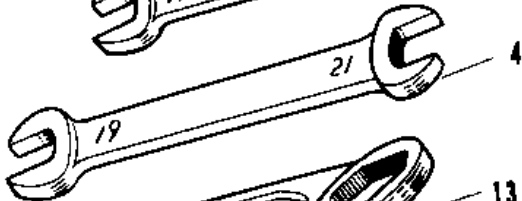

1968 Samurai

PARTS DIAGRAM

TOOLS

1968 Samurai

PARTS LIST

TOOLS

ITEM NAME	PART NUMBER	QUANTITY
UNAVAILABLE IN PRICE BOOK (Ref # 1~10)	56007-008	N/
BAG,TOOL (Ref # 1)	56008-008	1
UNAVAILABLE IN PRICE BOOK (Ref # 2)	960B1012	1
UNAVAILABLE IN PRICE BOOK (Ref # 3)	960B1417	1
UNAVAILABLE IN PRICE BOOK (Ref # 4)	960B1921	1
92112-003 (Canada) (Ref # 5)	92112-001	1
TOOL-DRIVER (Ref # 6)	92107-1052	1
SCREW DRIVER #3 PHLIP (Ref # 7)	92107-005	1
UNAVAILABLE IN PRICE BOOK (Ref # 8)	92106-003	N/
UNAVAILABLE IN PRICE BOOK (Ref # 9)	92109-001	N/
UNAVAILABLE IN PRICE BOOK (Ref # 10)	92110-004	N/
UNAVAILABLE IN PRICE BOOK (Ref # 1~7 11)	56007-012	1
92110-012 (Canada) (Ref # 11)	92110-008	1
UNAVAILABLE IN PRICE BOOK (Ref # 12)	960B1013	1
WRENCH BOX 24X32 (Ref # 13)	92109-002	1
92106-1001 (Canada) (Ref # 14)	92106-002	1