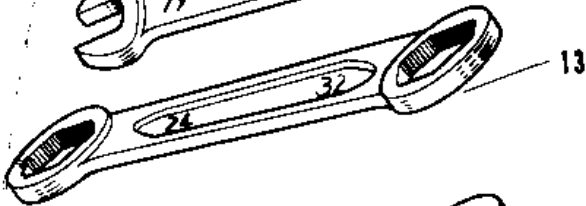

1967 Samurai

PARTS DIAGRAM

TOOLS

1967 Samurai

PARTS LIST

TOOLS

ITEM NAME	PART NUMBER	QUANTITY
UNAVAILABLE IN PRICE BOOK (Ref # 1~10)	56007-008	N/
BAG,TOOL (Ref # 1)	56008-008	1
UNAVAILABLE IN PRICE BOOK (Ref # 2)	960B1012	1
UNAVAILABLE IN PRICE BOOK (Ref # 3)	960B1417	1
UNAVAILABLE IN PRICE BOOK (Ref # 4)	960B1921	1
92112-003 (Canada) (Ref # 5)	92112-001	1
TOOL-DRIVER (Ref # 6)	92107-1052	1
SCREW DRIVER #3 PHLIP (Ref # 7)	92107-005	1
UNAVAILABLE IN PRICE BOOK (Ref # 8)	92106-003	N/
UNAVAILABLE IN PRICE BOOK (Ref # 9)	92109-001	N/
UNAVAILABLE IN PRICE BOOK (Ref # 10)	92110-004	N/
UNAVAILABLE IN PRICE BOOK (Ref # 1~7 11)	56007-012	1
92110-012 (Canada) (Ref # 11)	92110-008	1
UNAVAILABLE IN PRICE BOOK (Ref # 12)	960B1013	1
WRENCH BOX 24X32 (Ref # 13)	92109-002	1
92106-1001 (Canada) (Ref # 14)	92106-002	1