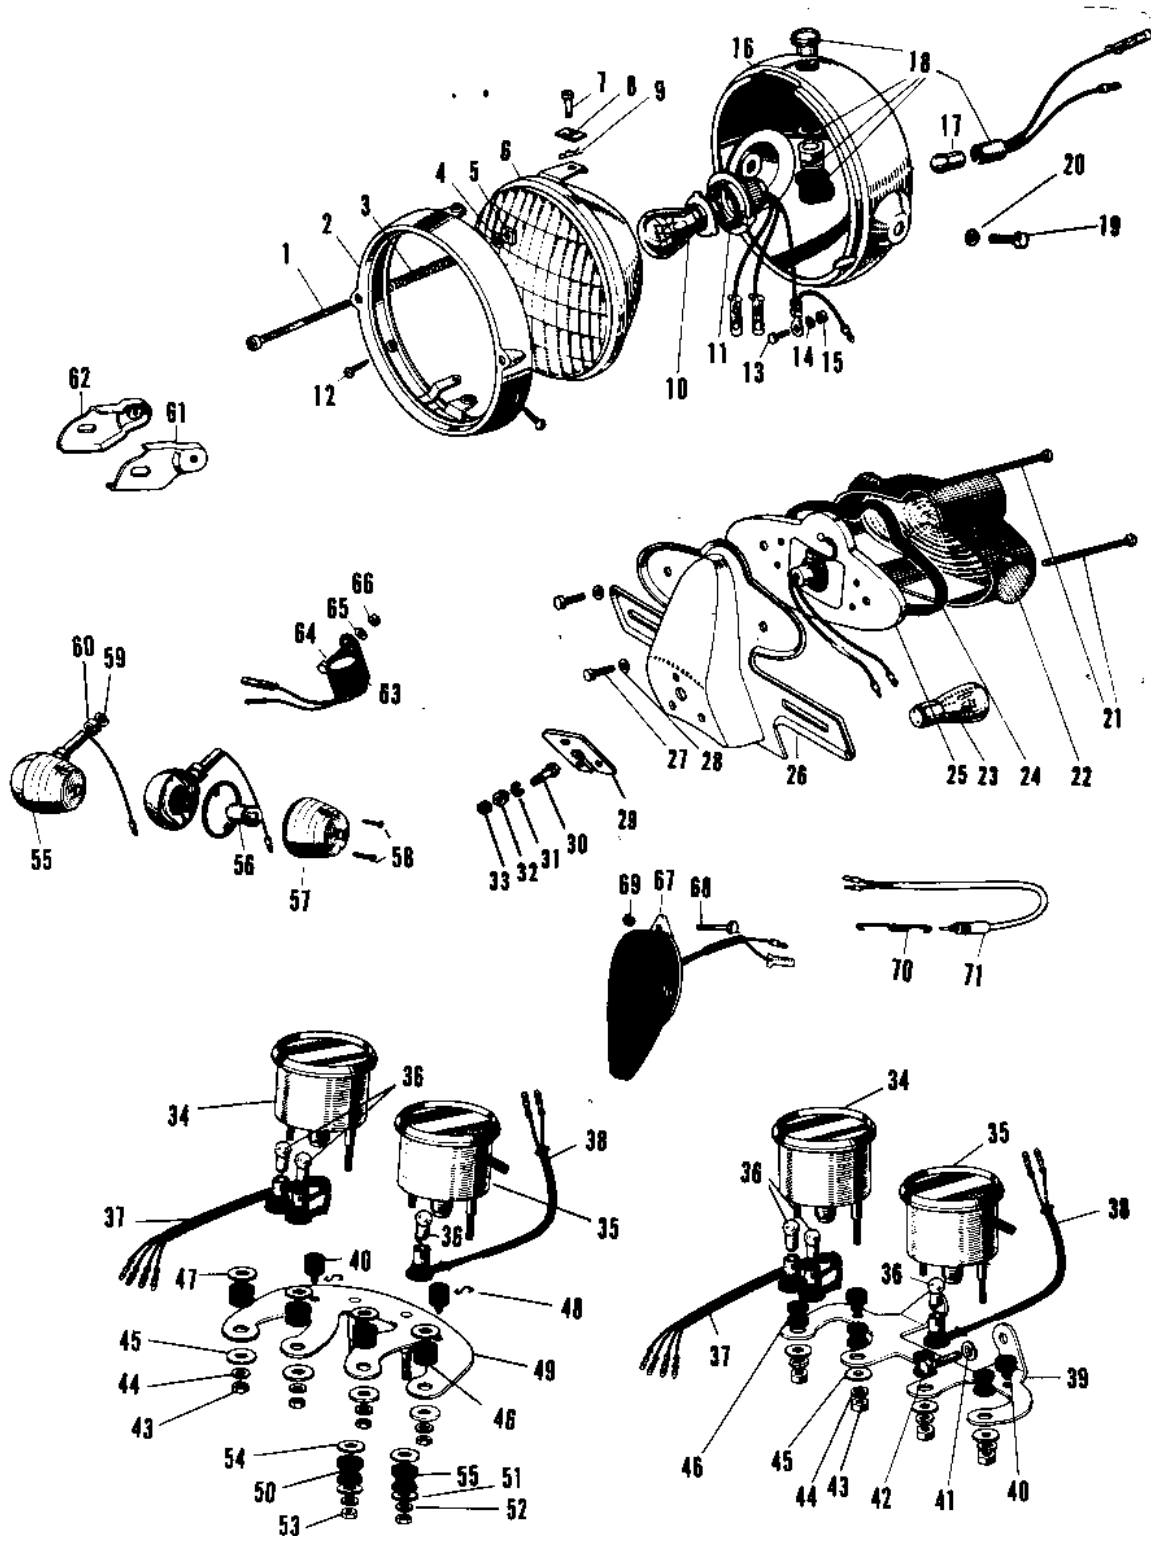

1970 A1SS-A

PARTS DIAGRAM

HEADLIGHT/TAILLIGHT/METERS 2

1970 A1SS-A

PARTS LIST

HEADLIGHT/TAILLIGHT/METERS 2

ITEM NAME

PART NUMBER

QUANTITY
