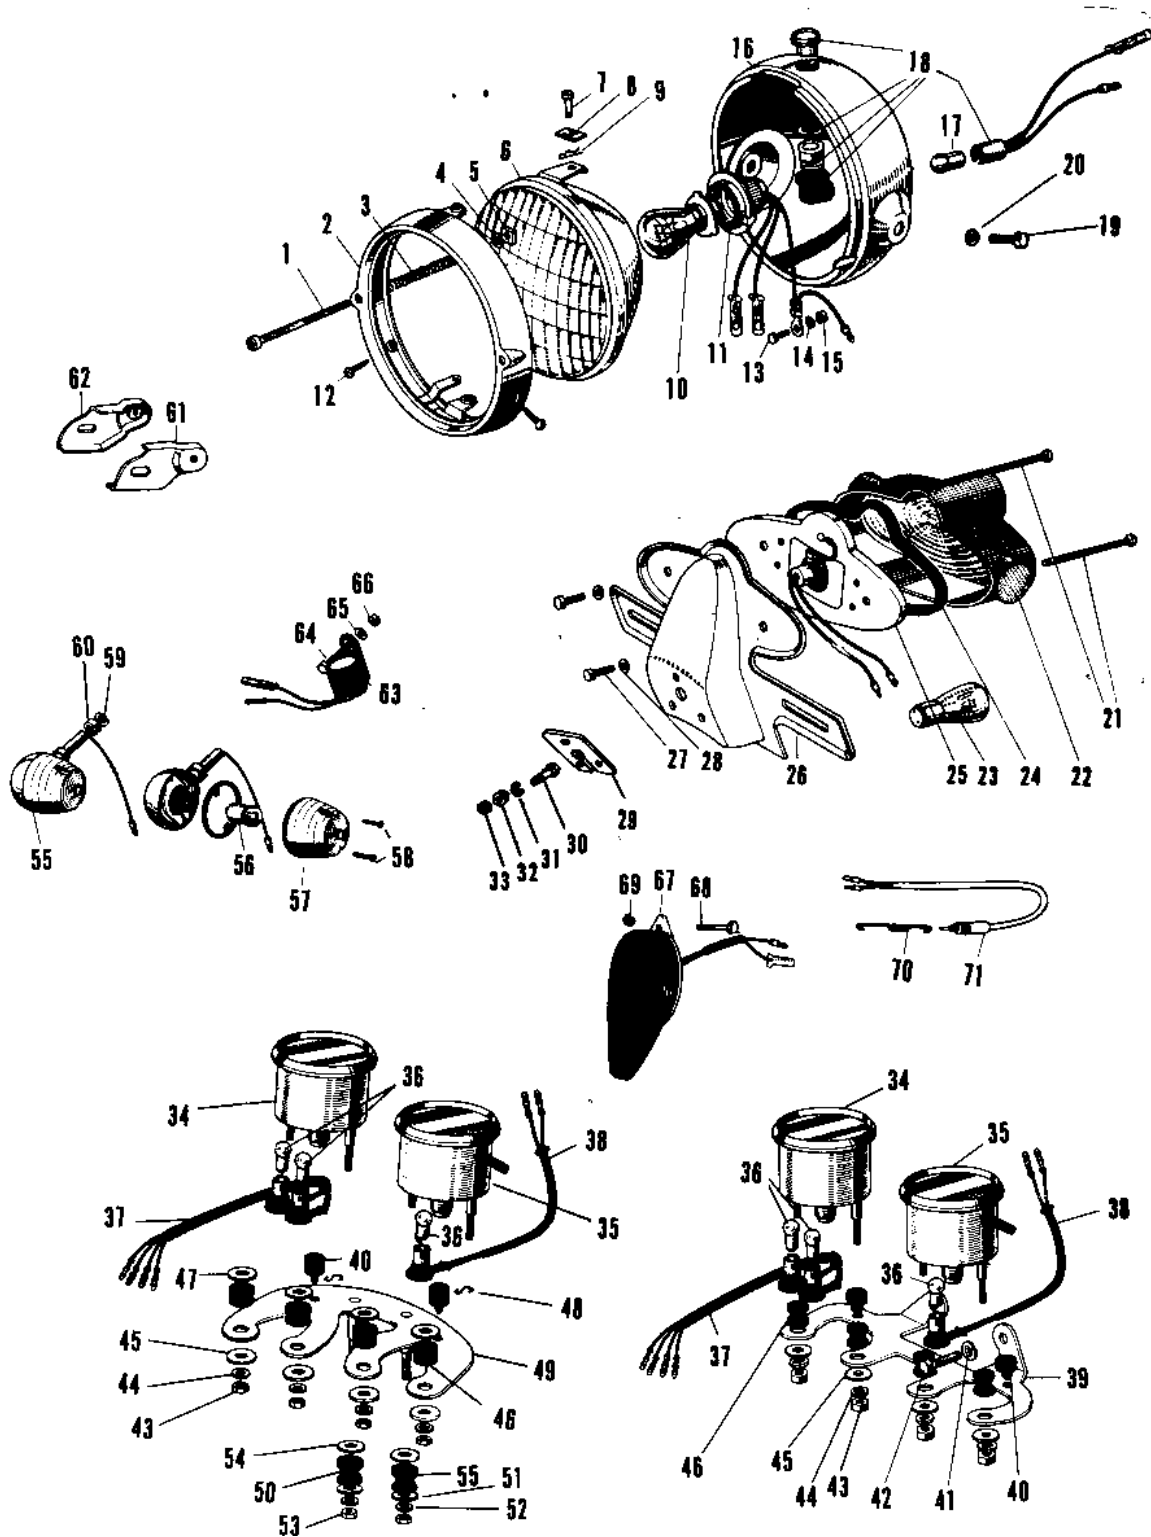

1969 Avenger SS

PARTS DIAGRAM

HEADLIGHT/TAILLIGHT/METERS 2