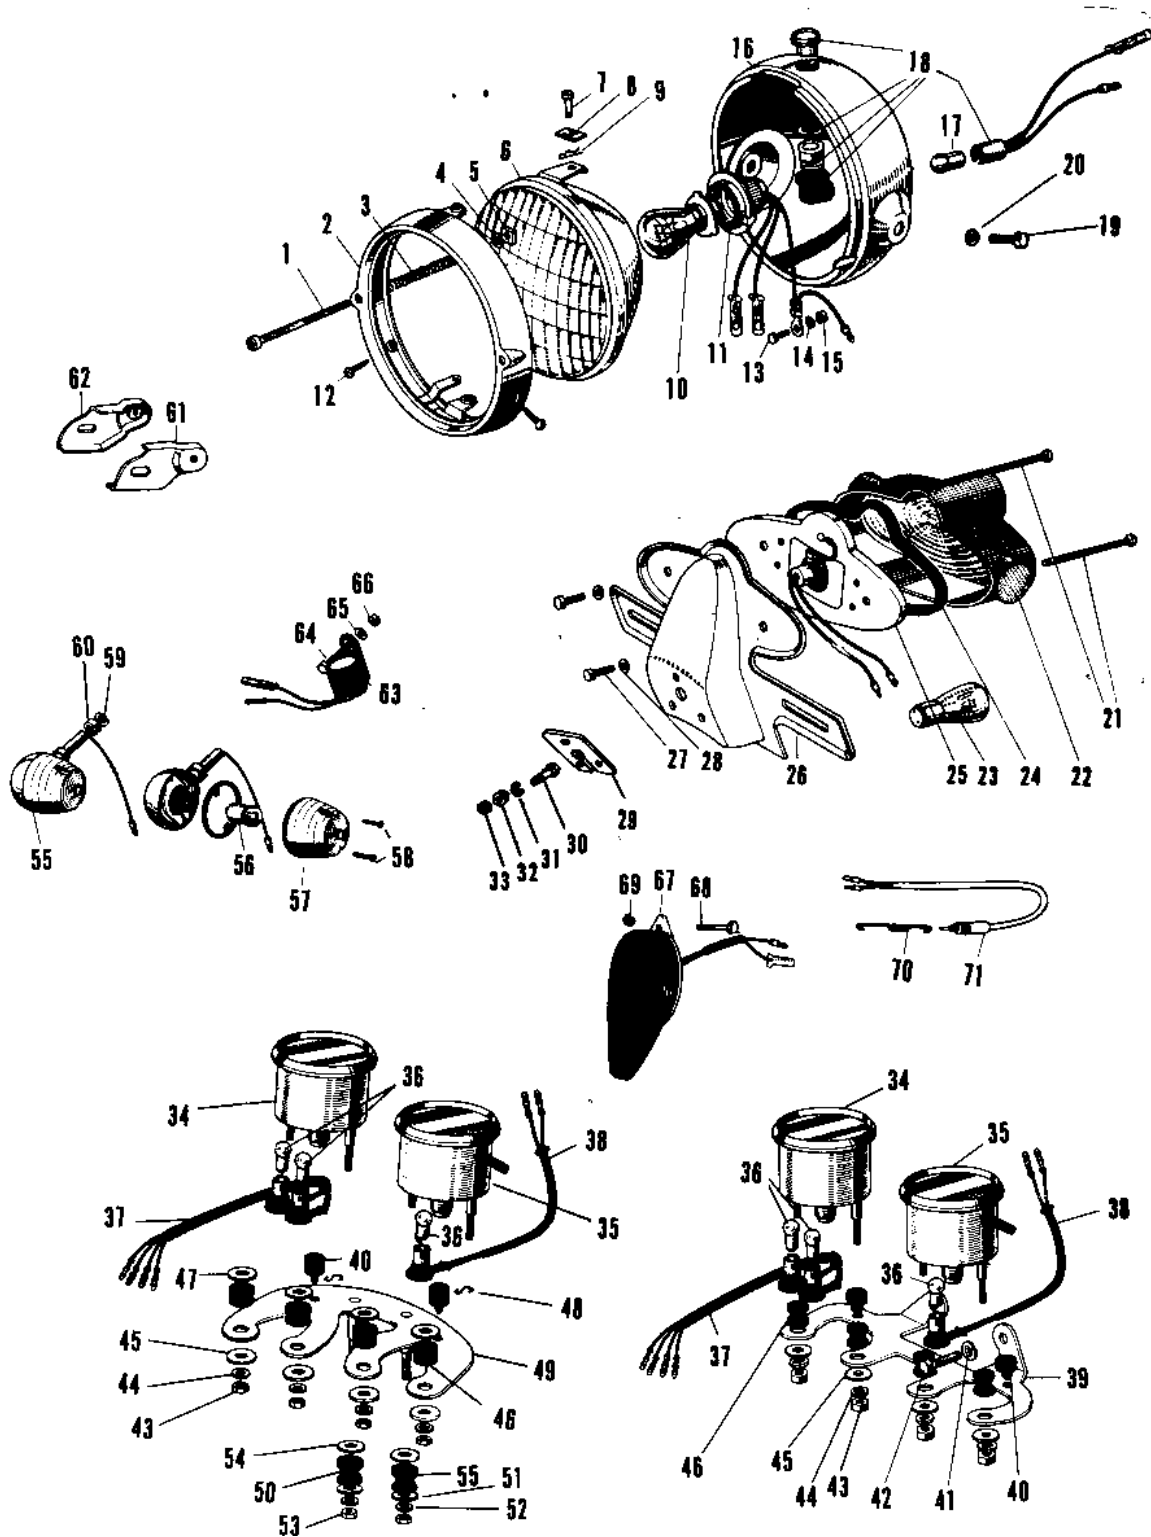

1966 Samurai

PARTS DIAGRAM

HEADLIGHT/TAILLIGHT/METERS 2

1966 Samurai

PARTS LIST

HEADLIGHT/TAILLIGHT/METERS 2

ITEM NAME

PART NUMBER

QUANTITY
