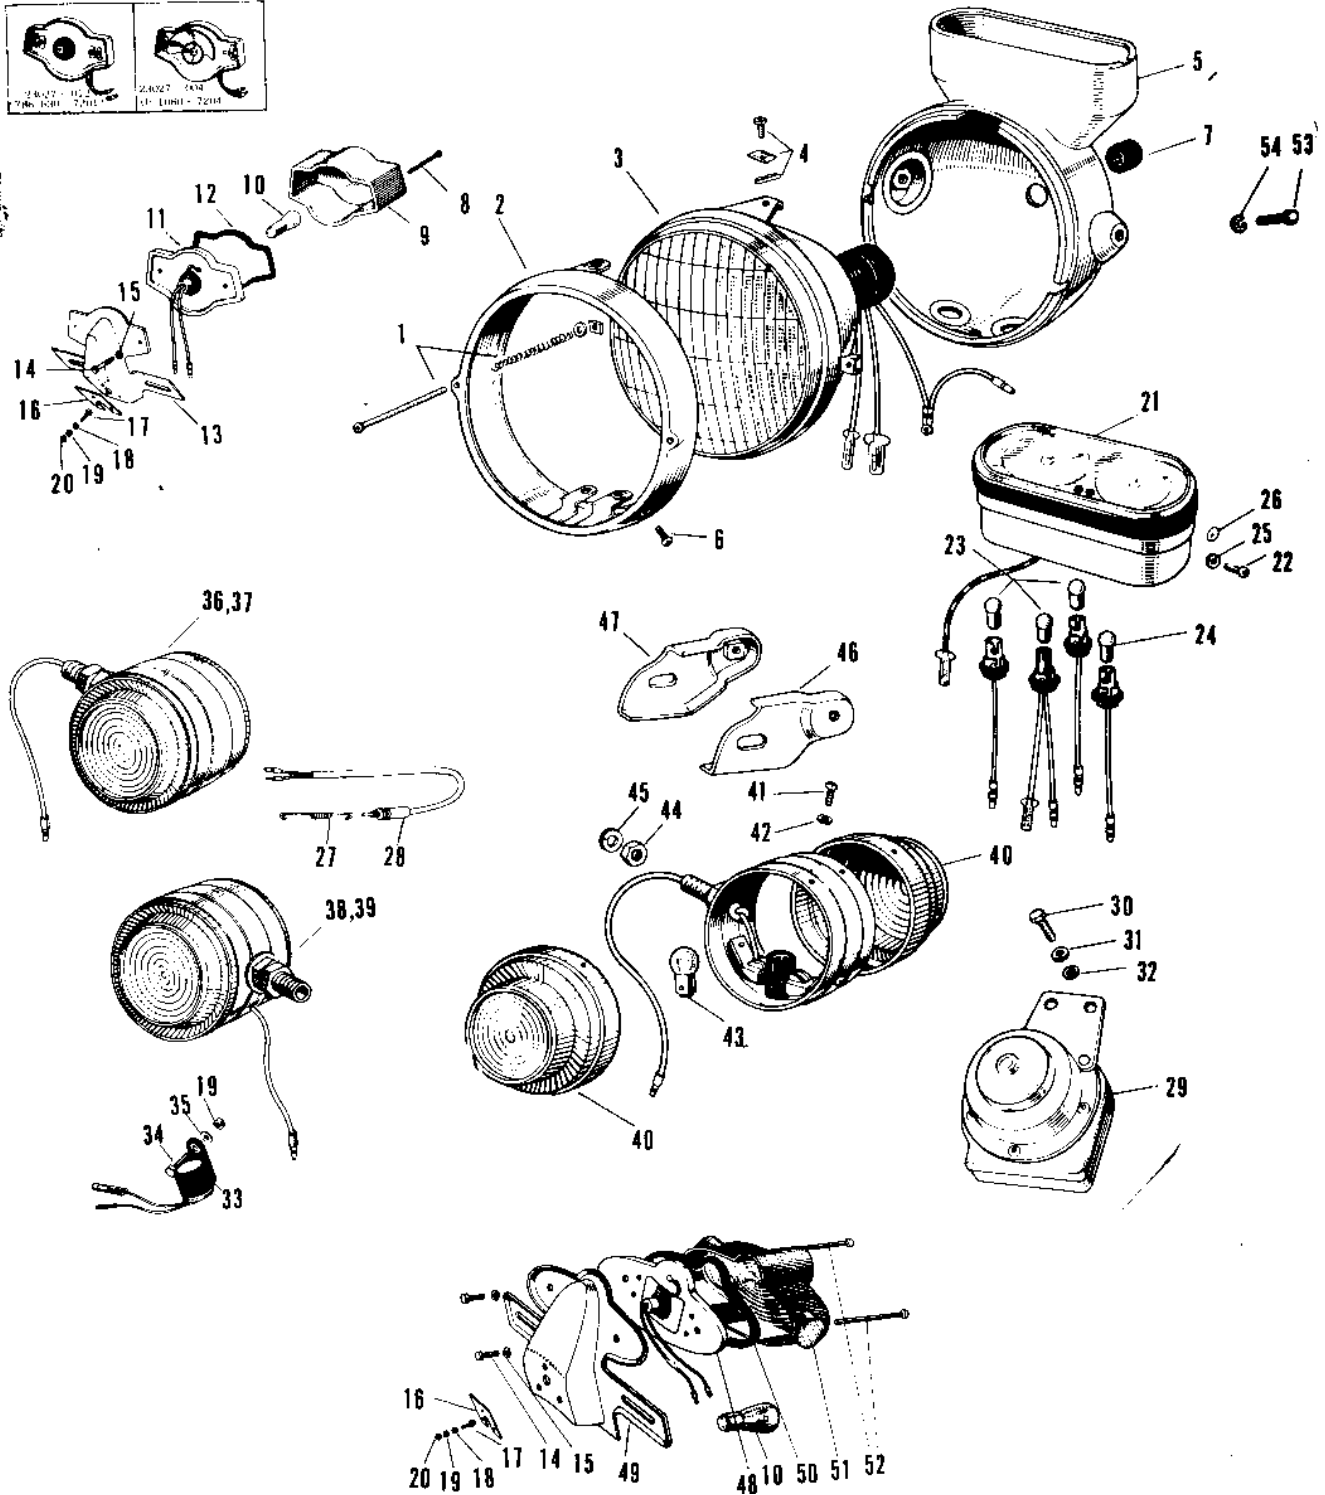

1966 Samurai

PARTS DIAGRAM

HEADLIGHT/TAILLIGHT/METERS 1

1966 Samurai

PARTS LIST

HEADLIGHT/TAILLIGHT/METERS 1

Kawasaki

Let the Good Times Roll®

ITEM NAME

PART NUMBER

QUANTITY
