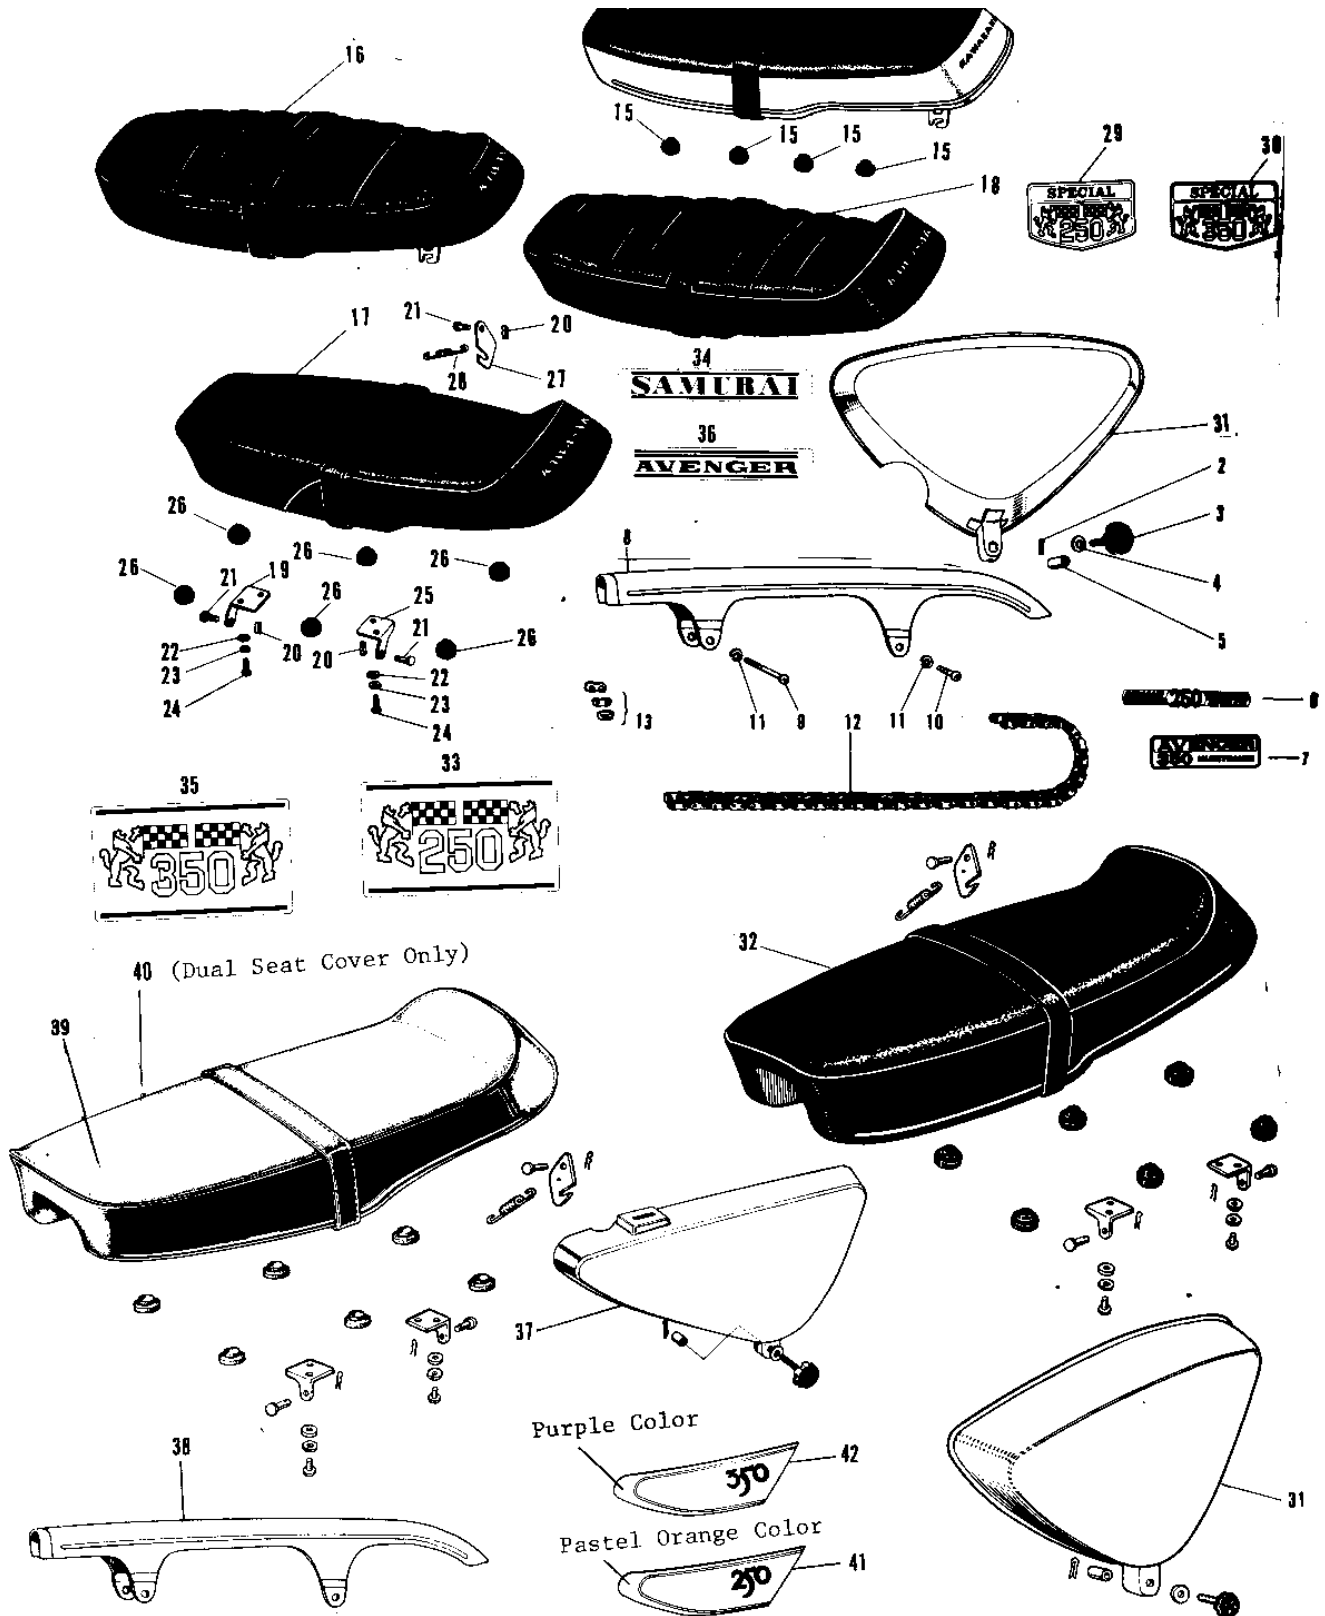

## PARTS DIAGRAM SEAT/SIDE COVERS

## PARTS LIST

### SEAT/SIDE COVERS

ITEM NAME	PART NUMBER	QUANTITY
COVER L.H SIDE C.RED (Ref # 1)	36001-018-24	(1
COVER L.H SIDE SILVER (Ref # 1)	36001-024-14	1
COVER L.H SIDE C.RED (Ref # 1)	36001-024-24	1
COVER L.H SIDE C.RED (Ref # 1)	36001-024-26	1
COVER L.H SIDE C.BLUE (Ref # 1)	36001-024-27	1
COVER L.H SIDE C.BLUE (Ref # 1)	36001-024-29	1
PIN COTTER 1.6X15 (Ref # 2)	550D1615	(1
KNOB L.H SIDE COVER (Ref # 3)	92077-016	1
WASHER PLAIN 6MM (Ref # 4)	410B0600	*2
RUBBER SIDE COV KNOB (Ref # 5)	92094-001	1
EMBLEM OIL TANK (Ref # 6)	56015-012	1
CASE-CHAIN (Ref # 8)	36014-017	1
SCREW PAN HEAD 6X50 (Ref # 9)	220E0650	1
SCREW PAN HEAD 6X16 (Ref # 10)	220E0616	1
WASHER SPRING 6MM (Ref # 11)	461F0600	2
DR CHAIN 525X92H (Ref # 12, 13)	695X5292	1
CHAIN JOINT 525 (Ref # 13)	92058-006	1
SEAT-DUAL (Ref # 14)	53001-029	NA
DAMPER RUBB DUAL SEAT (Ref # 15)	92075-042	4
SEAT-DUAL (Ref # 17 19~)	53001-040	1
SEAT-DUAL (Ref # 18~28)	53001-048	NA
HINGE FRONT (Ref # 19)	53009-004	1
PIN COTTER 2.0X15 (Ref # 20)	550D2015	3
PIN DUAL SEAT PIVOT (Ref # 21)	53011-001	3
WASHER PLAIN 6MM (Ref # 22)	411B0600	4
WASHER SPRING 6MM (Ref # 23)	461F0600	4
BOLT-UPSET,6X16 (Ref # 24)	112G0616	4
HINGE REAR (Ref # 25)	53009-005	1
DAMPER RUBB DUAL SEAT (Ref # 26)	92075-048	6