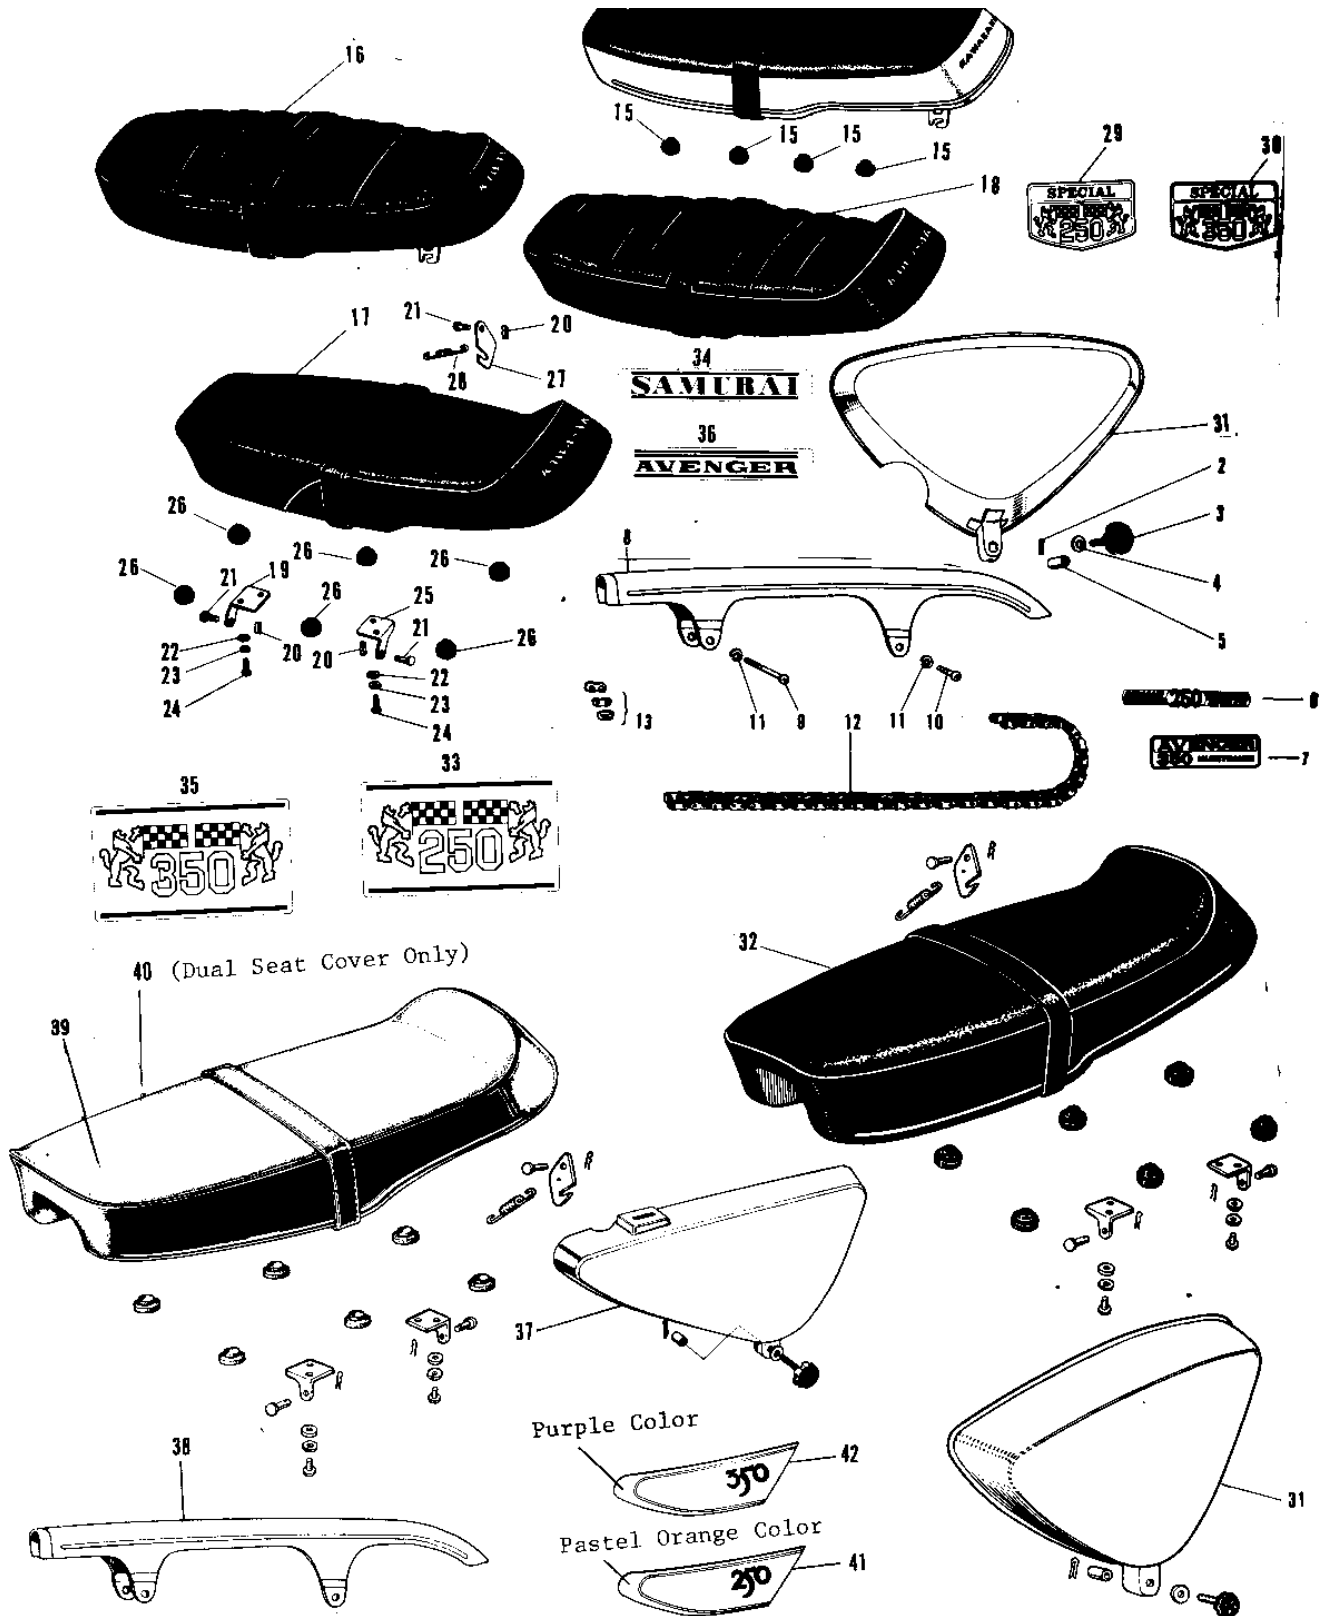

1968 Avenger

PARTS DIAGRAM SEAT/SIDE COVERS

1968 Avenger

PARTS LIST

SEAT/SIDE COVERS

ITEM NAME	PART NUMBER	QUANTITY
COVER L.H SIDE C.RED (Ref # 1)	36001-018-24	(1
COVER L.H SIDE SILVER (Ref # 1)	36001-024-14	1
COVER L.H SIDE C.RED (Ref # 1)	36001-024-24	1
COVER L.H SIDE C.RED (Ref # 1)	36001-024-26	1
COVER L.H SIDE C.BLUE (Ref # 1)	36001-024-27	1
COVER L.H SIDE C.BLUE (Ref # 1)	36001-024-29	1
PIN COTTER 1.6X15 (Ref # 2)	550D1615	(1
KNOB L.H SIDE COVER (Ref # 3)	92077-016	1
WASHER PLAIN 6MM (Ref # 4)	410B0600	*2
RUBBER SIDE COV KNOB (Ref # 5)	92094-001	1
EMBLEM OIL TANK (Ref # 6)	56015-012	1
CASE-CHAIN (Ref # 8)	36014-017	1
SCREW PAN HEAD 6X50 (Ref # 9)	220E0650	1
SCREW PAN HEAD 6X16 (Ref # 10)	220E0616	1
WASHER SPRING 6MM (Ref # 11)	461F0600	2
DR CHAIN 525X92H (Ref # 12, 13)	695X5292	1
CHAIN JOINT 525 (Ref # 13)	92058-006	1
SEAT-DUAL (Ref # 14)	53001-029	NA
DAMPER RUBB DUAL SEAT (Ref # 15)	92075-042	4
SEAT-DUAL (Ref # 17 19~)	53001-040	1
SEAT-DUAL (Ref # 18~28)	53001-048	NA
HINGE FRONT (Ref # 19)	53009-004	1
PIN COTTER 2.0X15 (Ref # 20)	550D2015	3
PIN DUAL SEAT PIVOT (Ref # 21)	53011-001	3
WASHER PLAIN 6MM (Ref # 22)	411B0600	4
WASHER SPRING 6MM (Ref # 23)	461F0600	4
BOLT-UPSET,6X16 (Ref # 24)	112G0616	4
HINGE REAR (Ref # 25)	53009-005	1
DAMPER RUBB DUAL SEAT (Ref # 26)	92075-048	6

1968 Avenger

PARTS LIST

SEAT/SIDE COVERS

ITEM NAME	PART NUMBER	QUANTITY
HOOK DUAL SEAT (Ref # 27)	53008-002	1
SPRING (Ref # 28)	53012-002	1
EMBLEM SIDE COVER (Ref # 29)	56015-018	1
COVER-L.H SIDE,PEARL (Ref # 31)	36001-024-50	1
SEAT,DUAL (Ref # 19~28,)	53001-061	NA
EMBLEM (Ref # 33)	56018-029	1
EMBLEM (Ref # 34)	56018-032	1
COVER-L.H SIDE,IVORY (Ref # 37)	36001-024-56	1
CASE-CHAIN,BLACK (Ref # 38)	36014-038-21	1
SEAT ASSY-DUAL (Ref # 18~28,)	53001-068	1
COVER-DUAL SEAT (Ref # 40)	53003-001	1
EMBLEM,ORANGE (Ref # 41)	56018-047-34	1