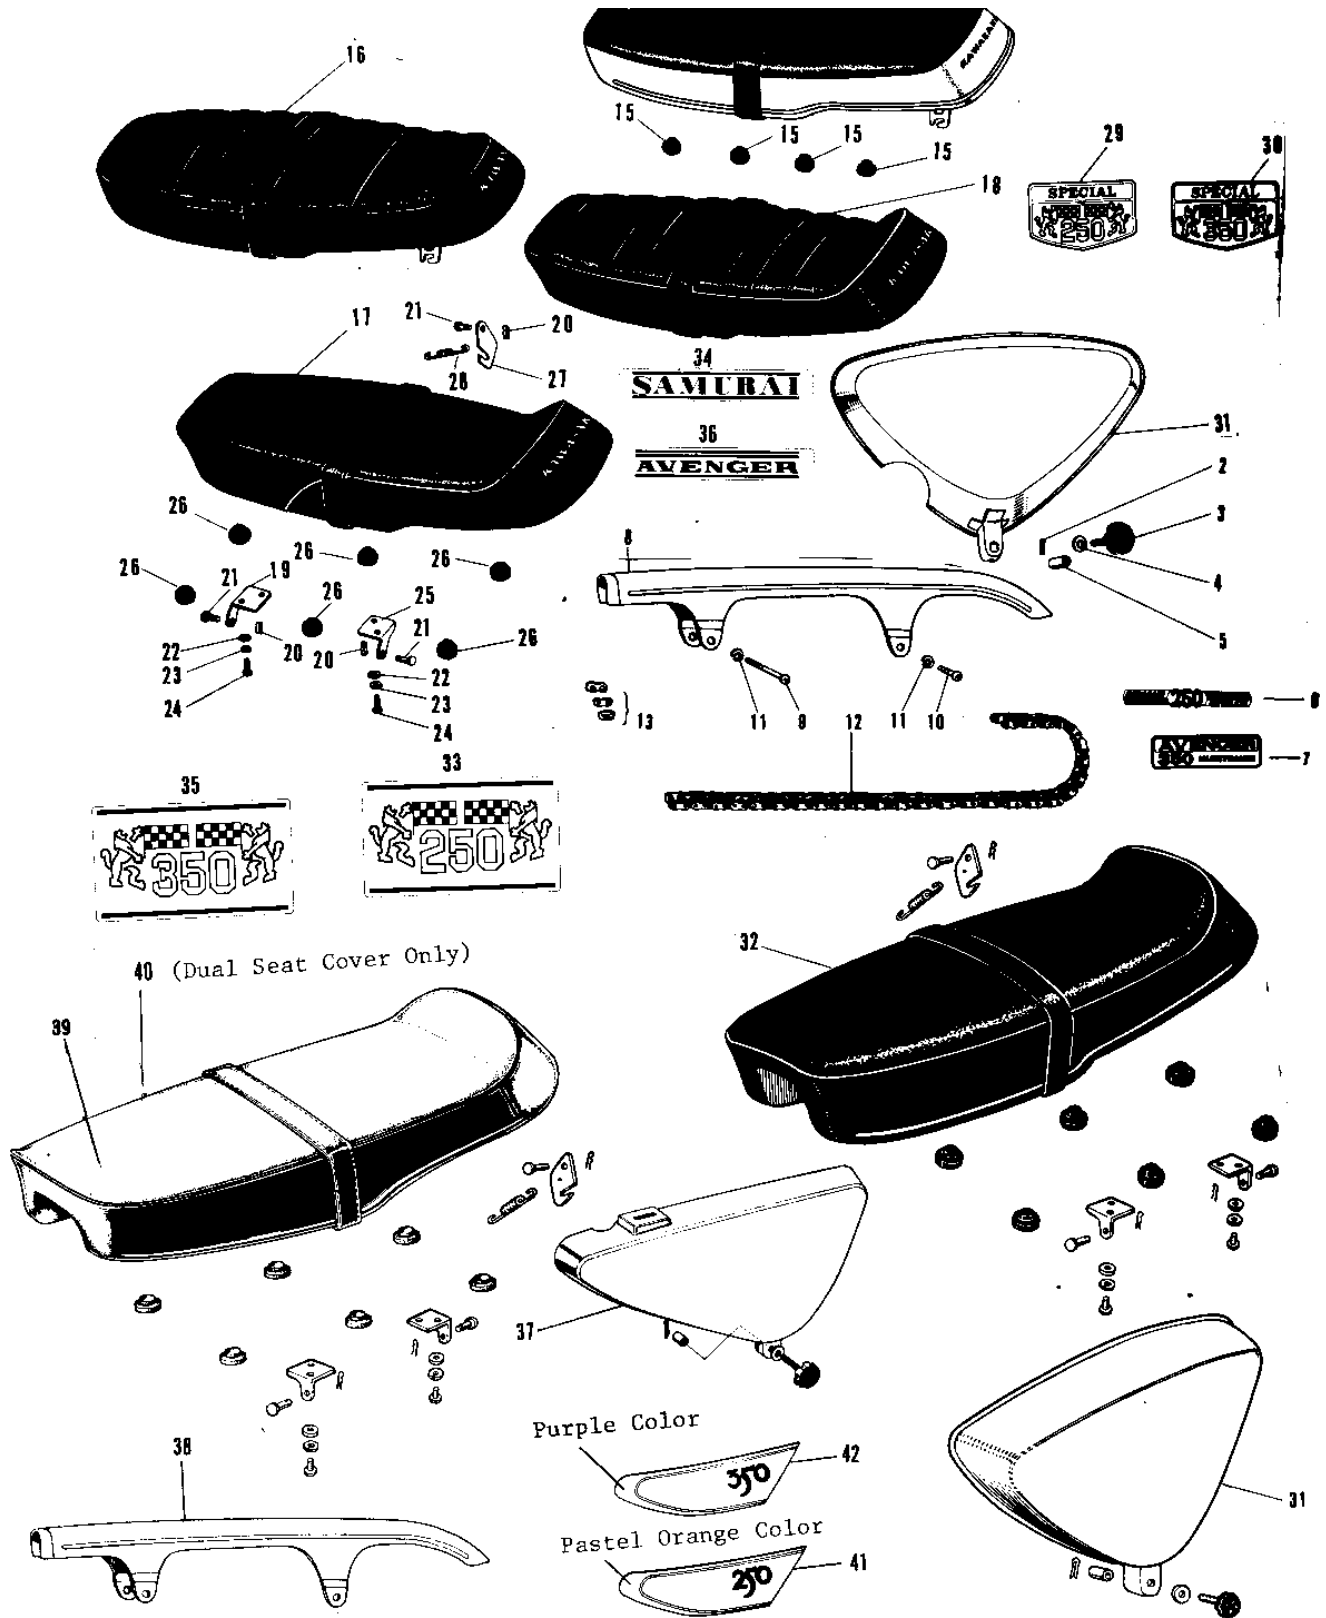

1971 A1SS-B

PARTS DIAGRAM SEAT/SIDE COVERS

1971 A1SS-B

PARTS LIST

SEAT/SIDE COVERS

ITEM NAME	PART NUMBER	QUANTITY
CASE-CHAIN (Ref # 8)	36014-017	1
SCREW PAN HEAD 6X50 (Ref # 9)	220E0650	1
SCREW PAN HEAD 6X16 (Ref # 10)	220E0616	1
WASHER SPRING 6MM (Ref # 11)	461F0600	2
DR CHAIN 525X92H (Ref # 12, 13)	695X5292	1
CHAIN JOINT 525 (Ref # 13)	92058-006	1
SEAT-DUAL (Ref # 17 19~)	53001-040	1
SEAT-DUAL (Ref # 18~28)	53001-048	NA
HINGE FRONT (Ref # 19)	53009-004	1
PIN COTTER 2.0X15 (Ref # 20)	550D2015	3
PIN DUAL SEAT PIVOT (Ref # 21)	53011-001	3
WASHER PLAIN 6MM (Ref # 22)	411B0600	4
WASHER SPRING 6MM (Ref # 23)	461F0600	4
BOLT-UPSET,6X16 (Ref # 24)	112G0616	4
HINGE REAR (Ref # 25)	53009-005	1
DAMPER RUBB DUAL SEAT (Ref # 26)	92075-048	6
HOOK DUAL SEAT (Ref # 27)	53008-002	1
SPRING (Ref # 28)	53012-002	1
SEAT,DUAL (Ref # 19~28,)	53001-061	NA
CASE-CHAIN,BLACK (Ref # 38)	36014-038-21	1
SEAT ASSY-DUAL (Ref # 18~28,)	53001-068	1
COVER-DUAL SEAT (Ref # 40)	53003-001	1