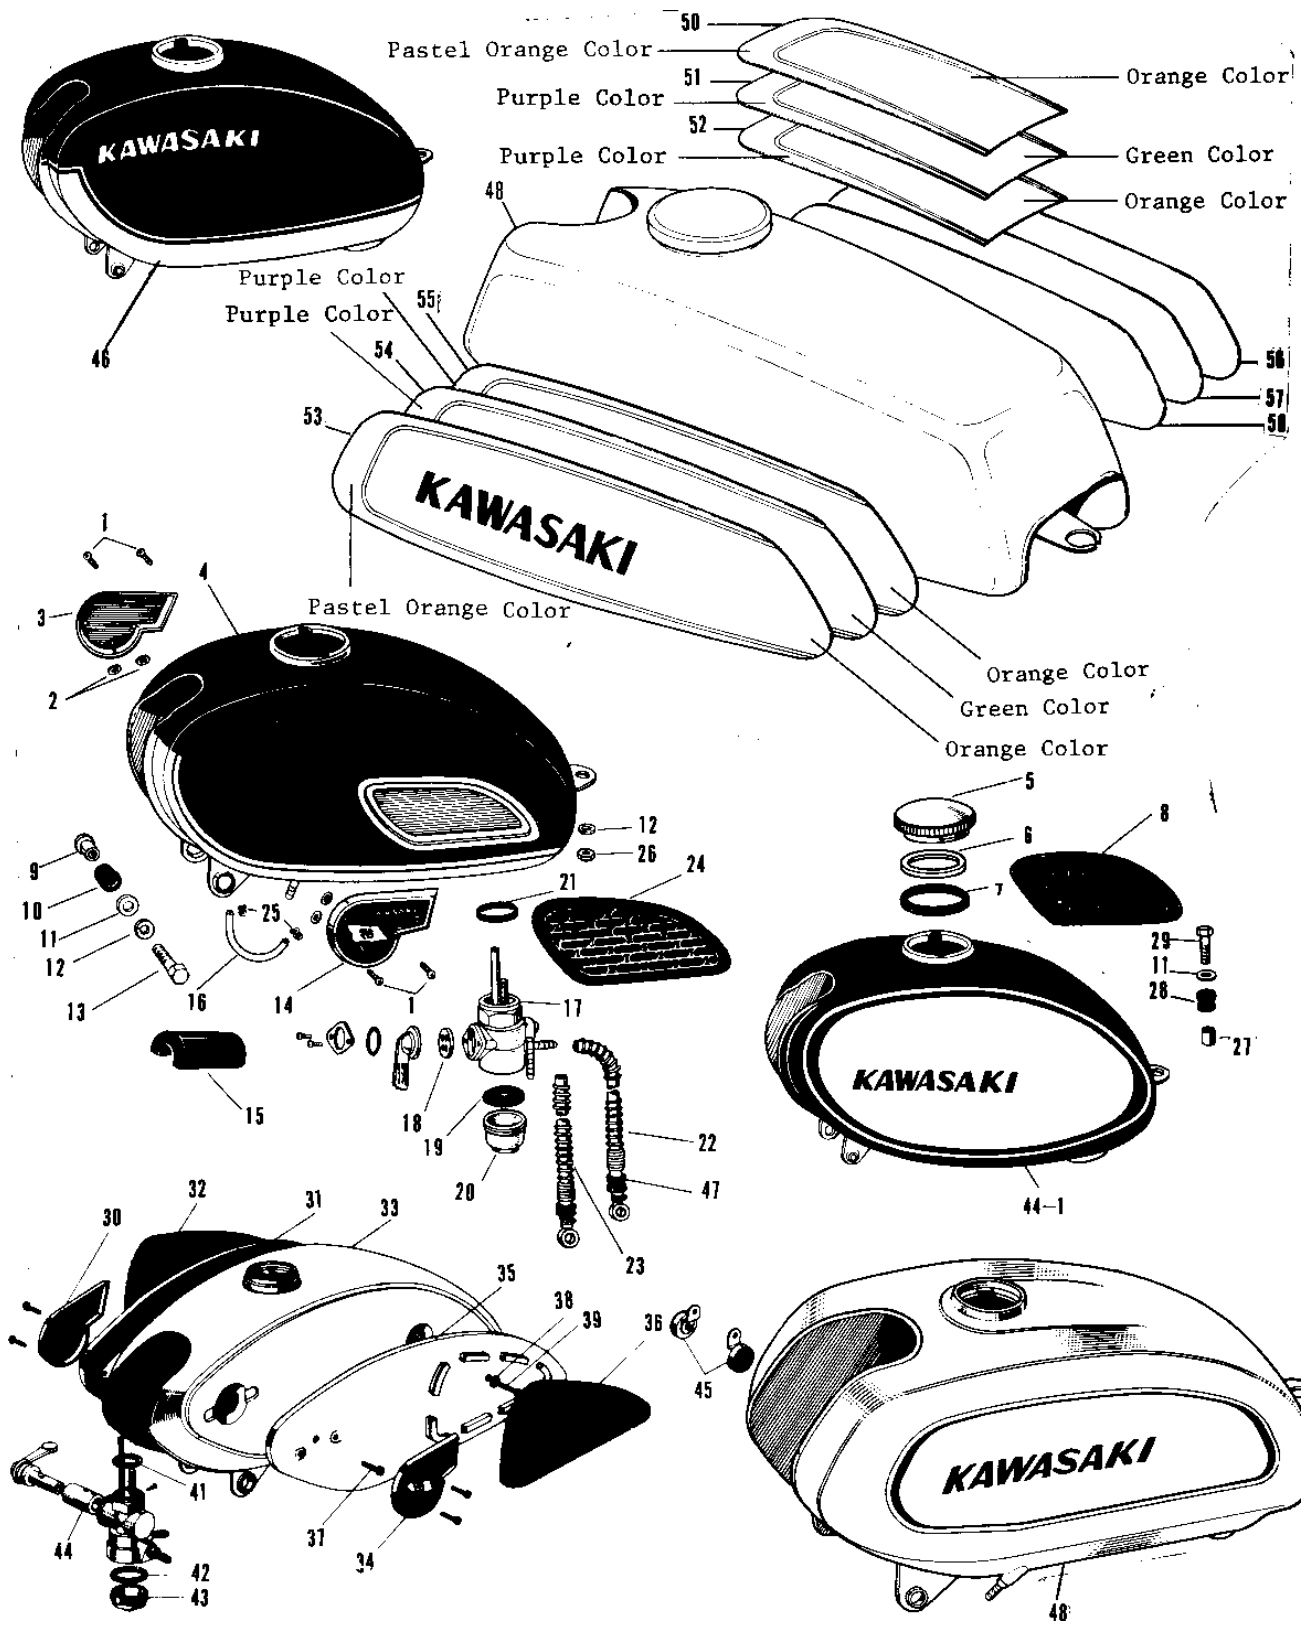

1968 A1SS

PARTS DIAGRAM

FUEL TANK (2)