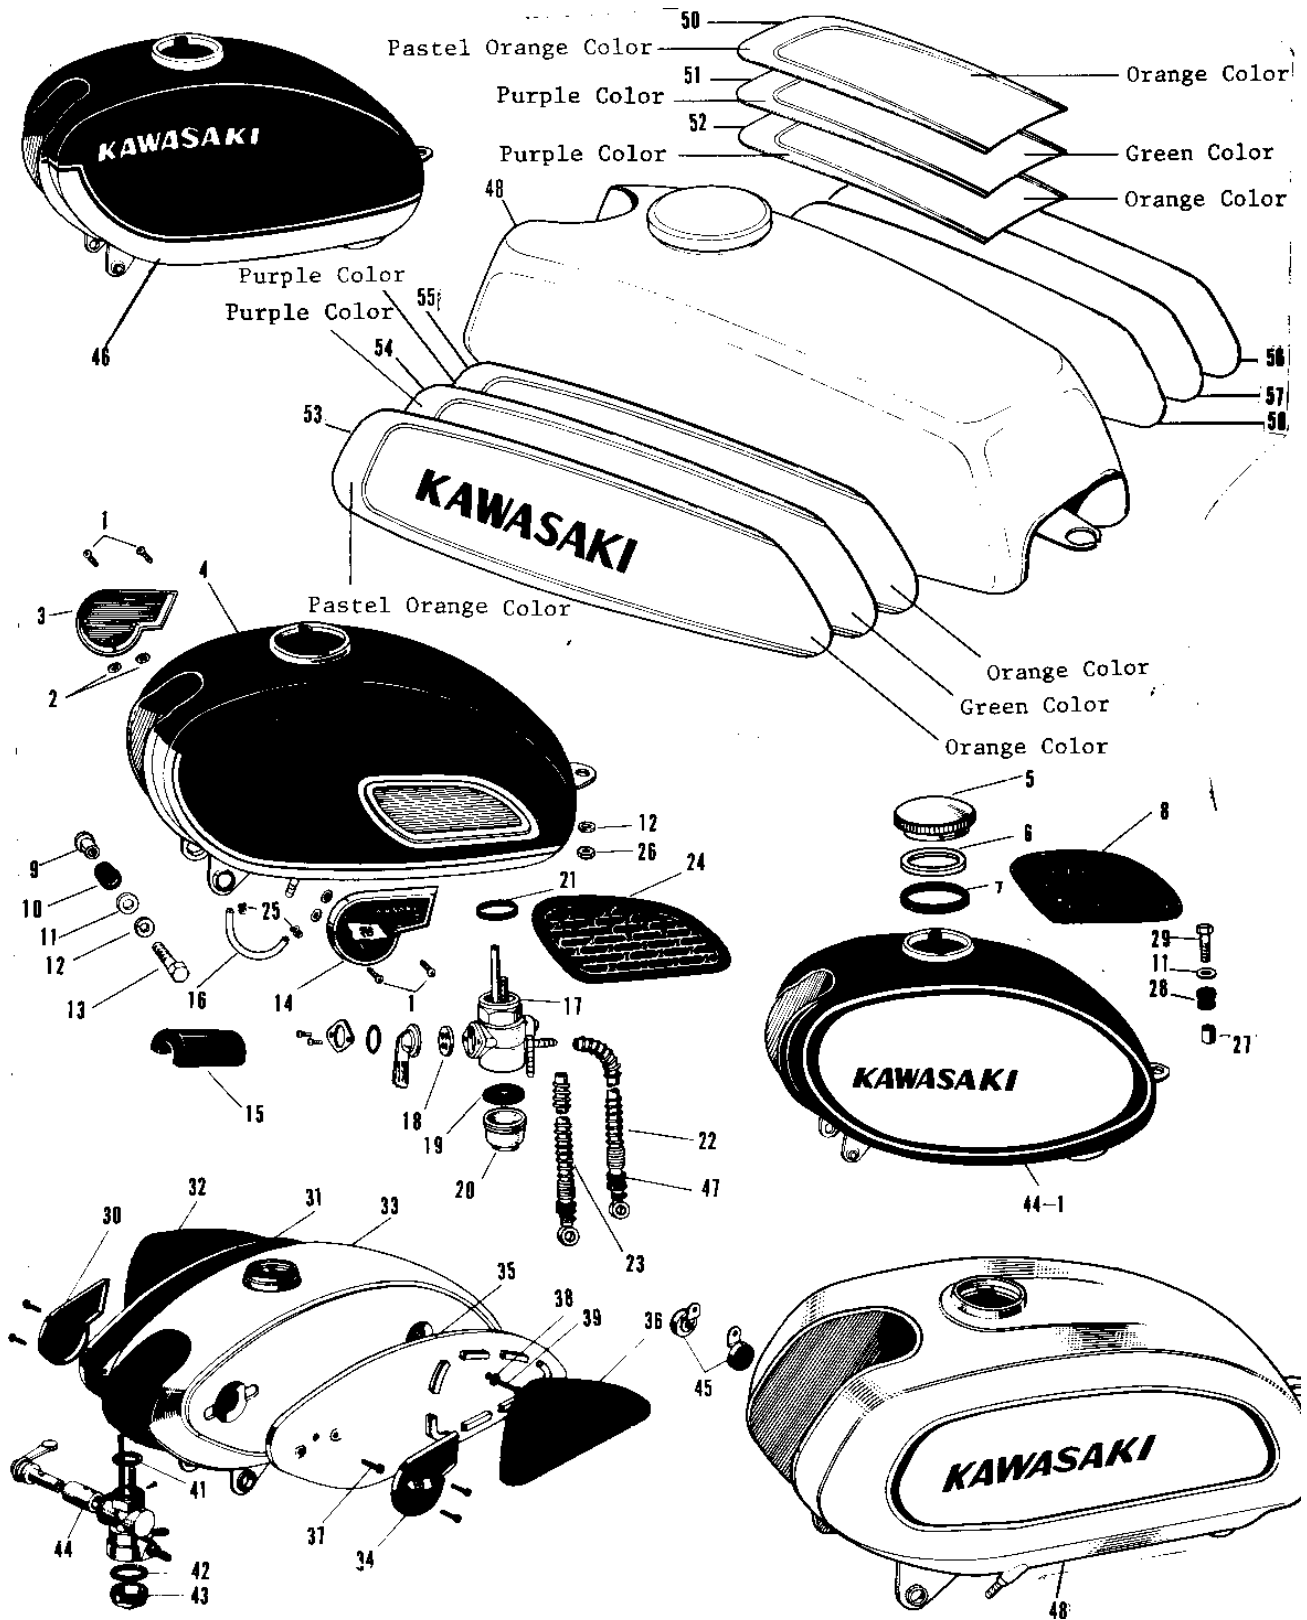

1968 Samurai

PARTS DIAGRAM

FUEL TANK (2)

1968 Samurai

PARTS LIST

FUEL TANK (2)

ITEM NAME	PART NUMBER	QUANTITY
TANK-FUEL,C.BLUE (Ref # 44-1)	51001-023-27	1
REFLECTOR REFLEX (Ref # 45)	28001-004	1
TANK FUEL RED (Ref # 46)	51001-049-26	1
UNAVAILABLE IN PRICE BOOK (Ref # 46)	51001-070-26	1
TANK FUEL BLUE (Ref # 46)	51001-049-29	NA
UNAVAILABLE IN PRICE BOOK (Ref # 46)	51001-070-29	1
GROMMET PIPE (Ref # 47)	92071-038	2
UNAVAILABLE IN PRICE BOOK (Ref # 48)	51001-056-44	1
TANK-FUEL,PEARL IVORY (Ref # 49)	51001-065-56	1
EMBLEM-TOP,ORANGE (Ref # 50)	56018-043-34	1
EMBLEM-L.H,ORANGE (Ref # 53)	56018-044-34	1
EMBLEM-R.H,ORANGE (Ref # 56)	56018-045-34	1