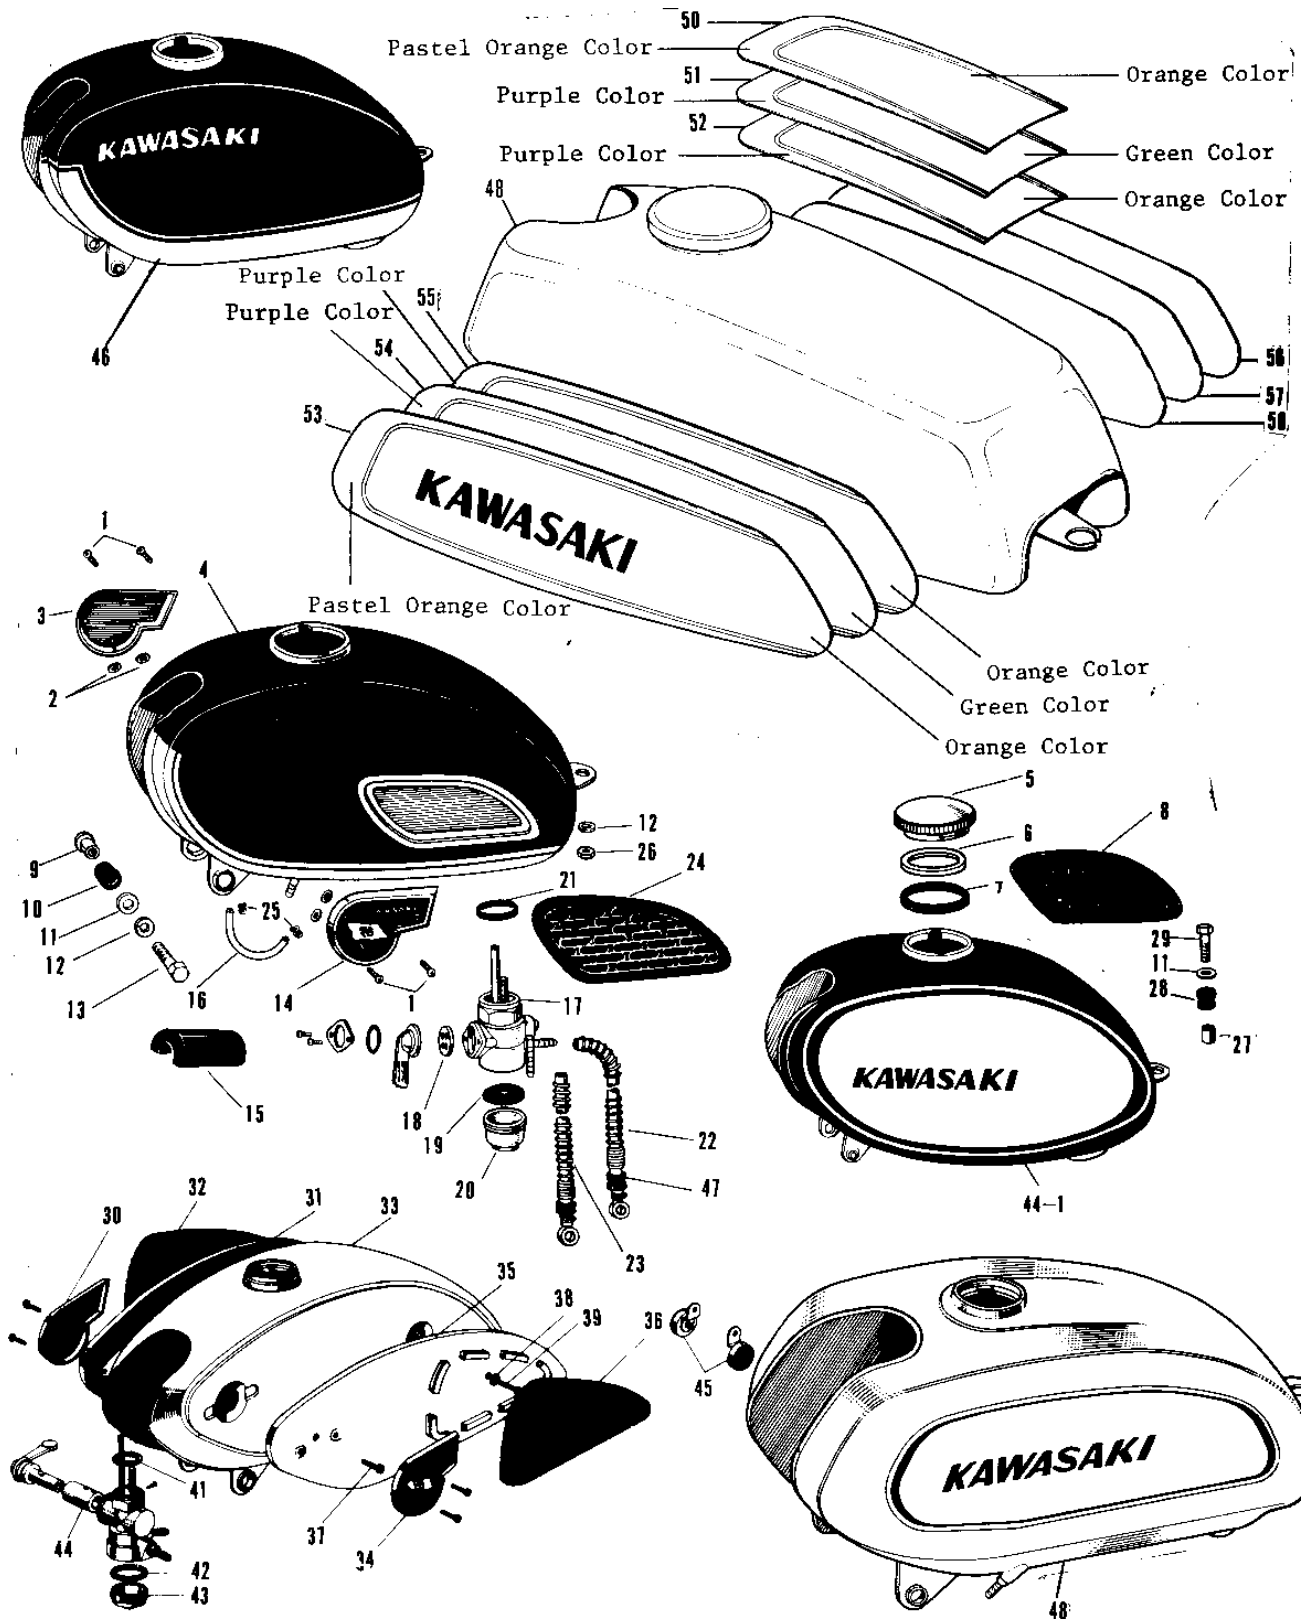

1971 A1SS-B

PARTS DIAGRAM

FUEL TANK (2)