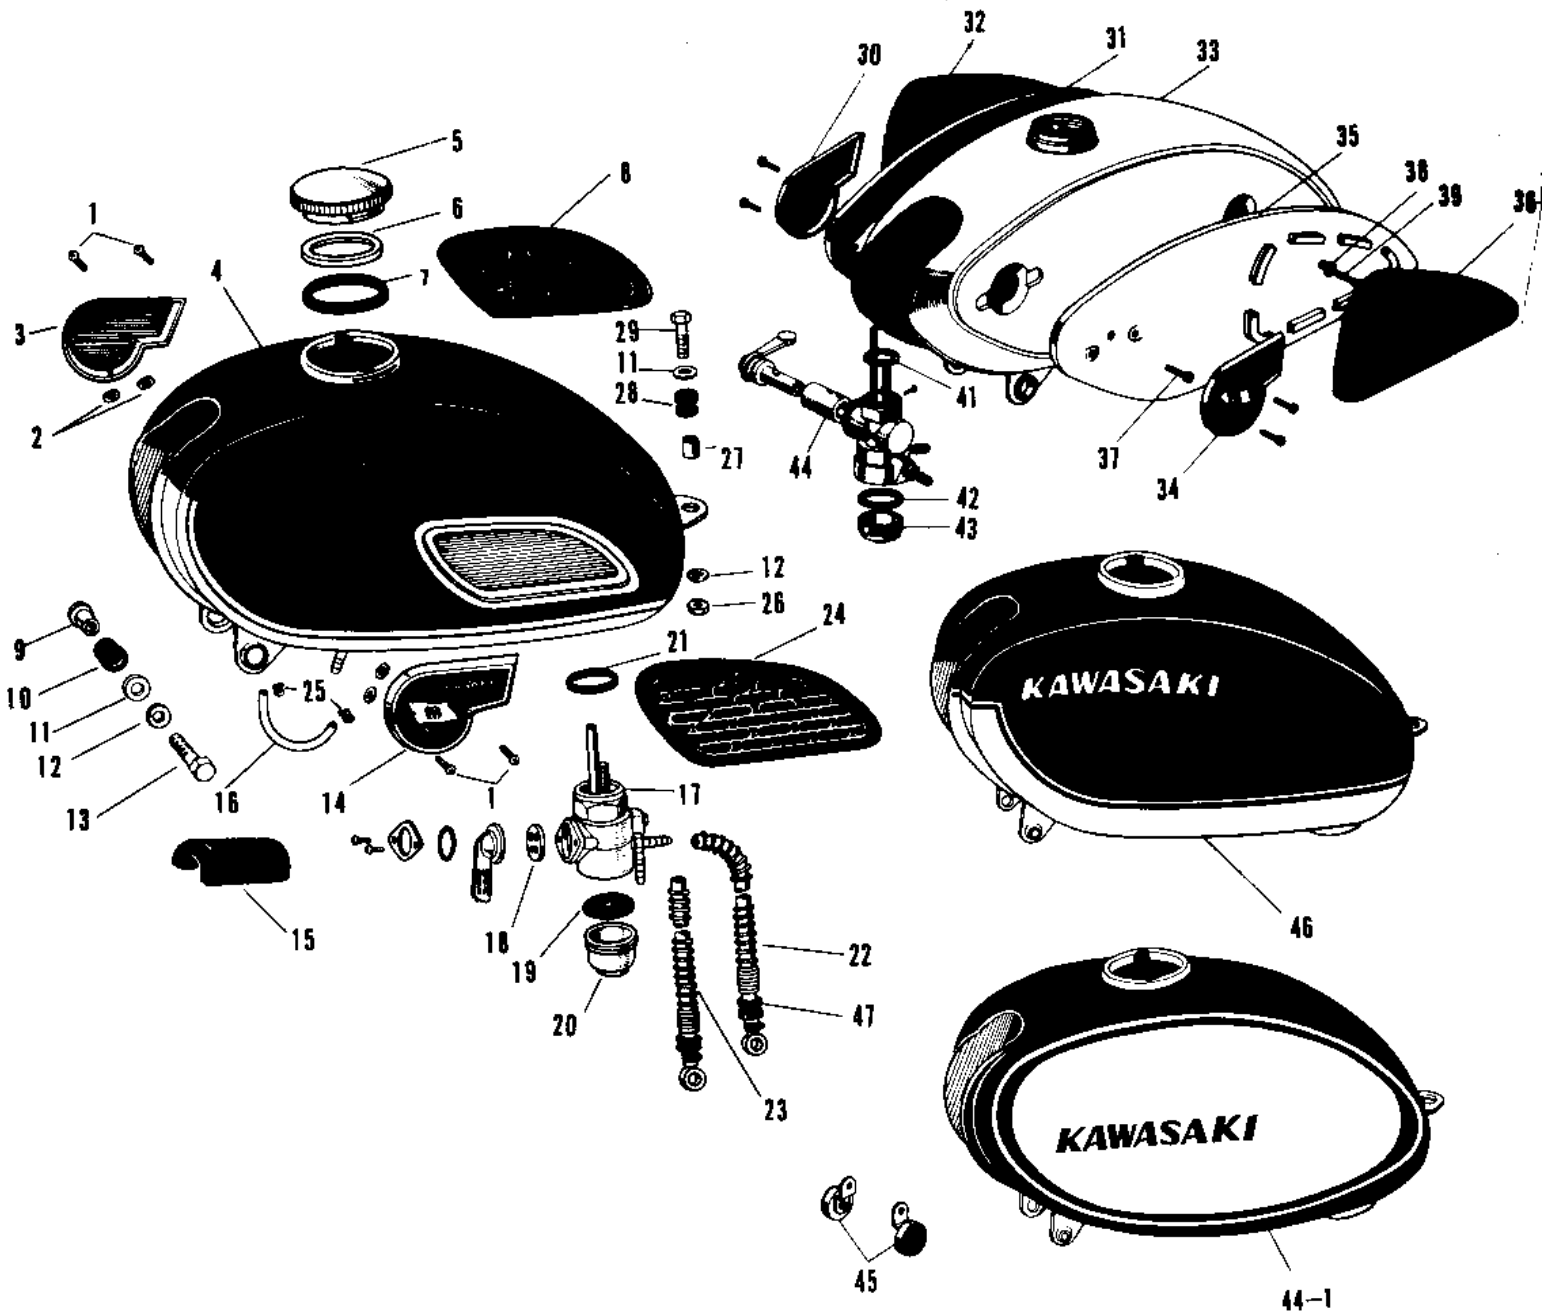

1969 Avenger

PARTS DIAGRAM

FUEL TANK (1)

1969 Avenger

PARTS LIST

FUEL TANK (1)

ITEM NAME	PART NUMBER	QUANTITY
SCREW PAN HEAD 4X8 (Ref # 1)	220E0408	4
SCREW PAN HEAD 4X8 (Ref # 1)	220E0408	4
SPACER FL TANK EMBLEM (Ref # 2)	56025-002	4
EMBLEM FUEL TANK R.H (Ref # 3)	56014-007	1
TANK FUEL C.RED (Ref # 4)	51001-015-24	1
FUEL TANK (Ref # 4)	51001-015-27	NA
CAP FUEL TANK (Ref # 5,6)	51049-008	1
GASKET-FUEL TANK CAP (Ref # 7)	51059-007	1
GRIP KNEE R.H (Ref # 8)	51062-008	1
COLLAR,FUEL TANK FITT (Ref # 9)	92027-1134	2
DAMPER RUBB TANK FRNT (Ref # 10)	92075-013	2
WASHER,8X26X2.3 (Ref # 11)	92022-1564	3
WASHER SPRING 8MM (Ref # 12)	461F0800	3
BOLT 8X38 (Ref # 13)	92001-1405	2
EMBLEM FUEL TANK L.H (Ref # 14)	56013-006	1
MAT FUEL TANK (Ref # 15)	51067-002	1
PIPE FUEL TANK CONECT (Ref # 16)	51047-002	1
COCK ASSY,FUEL (Ref # 17~21)	51023-043	1
GASKET FUEL COCK LEV (Ref # 18)	92065-019	1
GASKET FUEL COCK CUP (Ref # 19)	51037-007	1
CUP FUEL COCK (Ref # 20)	51036-003	1
GASKET FUEL COCK JONT (Ref # 21)	51032-001	1
PIPE-FUEL (Ref # 22)	51044-041	1
PIPE-FUEL (Ref # 23)	51044-040	1
GRIP KNEE L.H (Ref # 24)	51061-009	1
CLAMP FUEL PIPE (Ref # 25)	92037-010	2
NUT,8MM (Ref # 26)	311B0800	1
SPACER FUEL TANK REAR (Ref # 27)	92027-034	1
DAMPER RUBB TANK REAR (Ref # 28)	92075-030	1