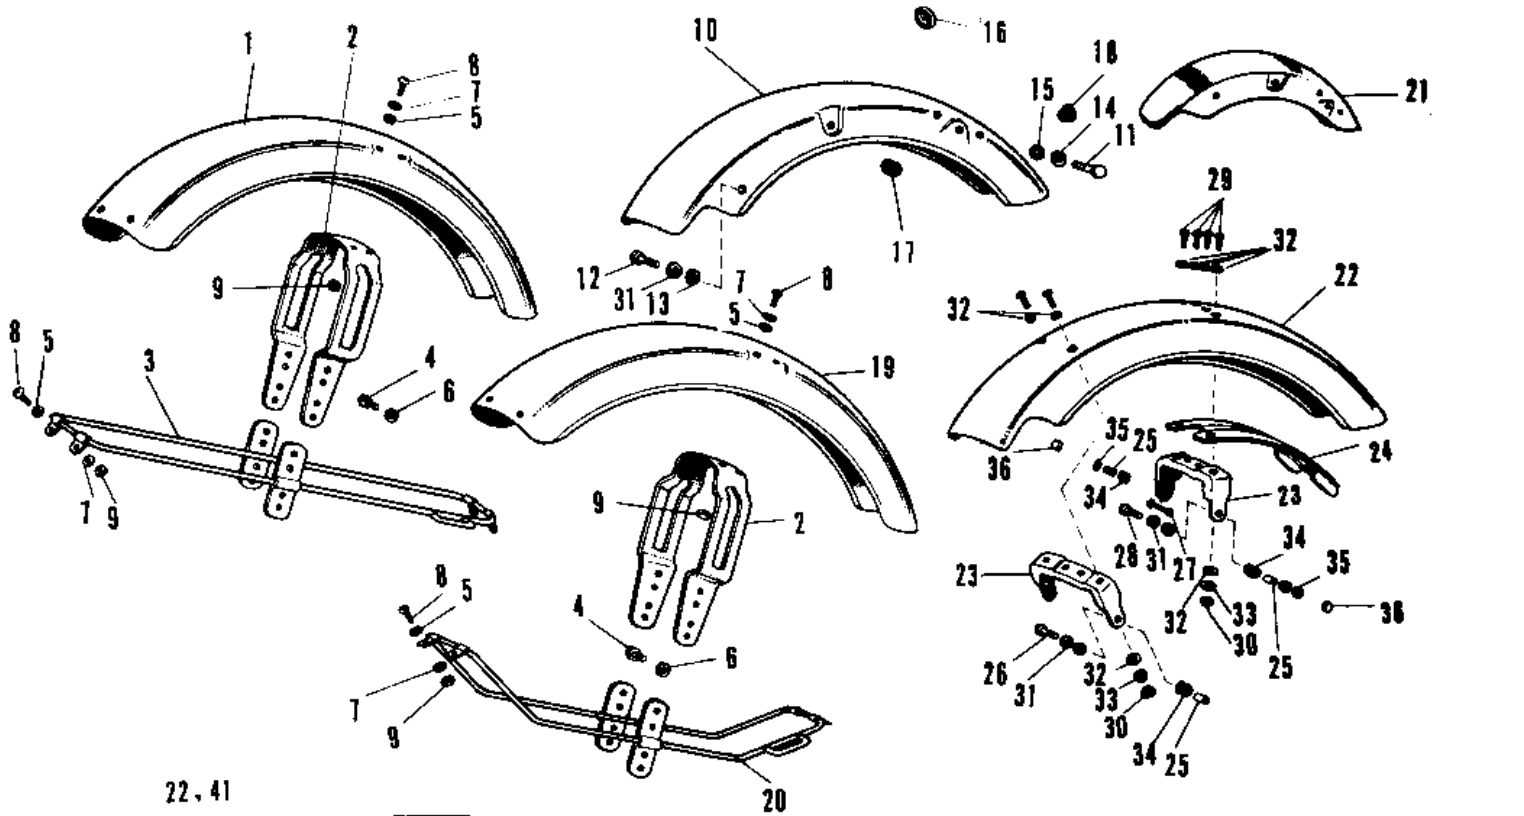

1966 Samurai

PARTS DIAGRAM

FENDERS

22 - 41

1966 Samurai

PARTS LIST

FENDERS

ITEM NAME	PART NUMBER	QUANTITY
FENDER-FR (Ref # 1)	35004-029	1
BRACE FRONT FENDER (Ref # 2)	35009-008	1
STAY FRONT FENDER (Ref # 3)	35011-012	1
BOLT SMALL (Ref # 4)	114G0812	4
WASHER PLAIN 6MM (Ref # 5)	411B0600	8
WASHER SPRING 8MM (Ref # 6)	461F0800	6
WASHER SPRING 6MM (Ref # 7)	461F0600	8
SCREW PAN HEAD 6X10 (Ref # 8)	220E0610	8
NUT 6MM (Ref # 9)	312B0600	8
FENDER-RR (Ref # 10)	35022-051	1
BOLT REAR FENDER FIT (Ref # 11)	92007-008	2
BOLT REAR FENDER FIT (Ref # 11)	92007-008	(2)
BOLT-SMALL-UPSET,8X18 (Ref # 12)	115G0818	(2)
BOLT-SMALL-UPSET,8X14 (Ref # 12)	115B0814	2
WASHER PLAIN 8MM (Ref # 13)	410B0800	2
WASHER SPRING 10MM (Ref # 14)	461F1000	2
WASHER PLAIN 10MM (Ref # 15)	410B1000	2
GROMMET HARNESS 10MM (Ref # 16)	92071-019	2
PLUG RUBBER (Ref # 17)	92074-005	*2
PLUG REAR FENDER RUBB (Ref # 18)	92074-006	2
FENDER-FR (Ref # 19)	35004-025	*1
STAY FRONT FENDER (Ref # 20)	35011-010	*1
FENDER-RR (Ref # 22)	35023-006	*1
BRACKET REAR FENDER (Ref # 23)	35025-011	2
GUSSET REAR FENDER (Ref # 24)	35034-008	1
COLLAR (Ref # 25)	92027-080	4
BOLT HEX HEAD 8X25 (Ref # 26)	116B0825	2
BOLT HEX HEAD 8X28 (Ref # 27)	116B0828	1
BOLT HEX HEAD 8X32 (Ref # 28)	116B0832	1

1966 Samurai

PARTS LIST

FENDERS

Kawasaki

Let the Good Times Roll®

ITEM NAME	PART NUMBER	QUANTITY
BOLT-UPSET,6X12 (Ref # 29)	112G0612	6
NUT 6MM (Ref # 30)	311B0600	6
WASHER SPRING 8MM (Ref # 31)	461F0800	4
WASHER PLAIN 6MM (Ref # 32)	410B0600	12
WASHER SPRING 6MM (Ref # 33)	461F0600	6
DAMPER RUBB TANK FRNT (Ref # 34)	92075-019	4
WASHER,8X26X2.3 (Ref # 35)	92022-1564	4
NUT FUEL TANK FRONT (Ref # 36)	92020-007	2
FENDER-RR (Ref # 37)	35022-043	1