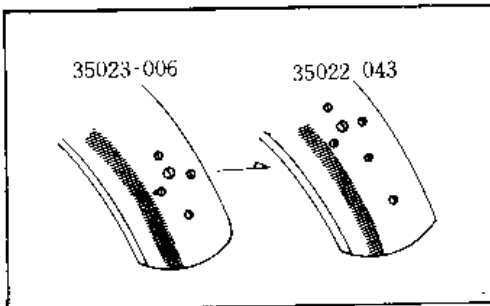

1966 Samurai

PARTS DIAGRAM

FENDERS

22 - 41

1966 Samurai

PARTS LIST

FENDERS

ITEM NAME	PART NUMBER	QUANTITY
FENDER-FR (Ref # 1)	35004-029	1
BRACE FRONT FENDER (Ref # 2)	35009-008	1
STAY FRONT FENDER (Ref # 3)	35011-012	1
BOLT SMALL (Ref # 4)	114G0812	4
WASHER PLAIN 6MM (Ref # 5)	411B0600	8
WASHER SPRING 8MM (Ref # 6)	461F0800	6
WASHER SPRING 6MM (Ref # 7)	461F0600	8
SCREW PAN HEAD 6X10 (Ref # 8)	220E0610	8
NUT 6MM (Ref # 9)	312B0600	8
FENDER-RR (Ref # 10)	35022-051	1
BOLT REAR FENDER FIT (Ref # 11)	92007-008	2
BOLT REAR FENDER FIT (Ref # 11)	92007-008	(2)
BOLT-SMALL-UPSET,8X18 (Ref # 12)	115G0818	(2)
BOLT-SMALL-UPSET,8X14 (Ref # 12)	115B0814	2
WASHER PLAIN 8MM (Ref # 13)	410B0800	2
WASHER SPRING 10MM (Ref # 14)	461F1000	2
WASHER PLAIN 10MM (Ref # 15)	410B1000	2
GROMMET HARNESS 10MM (Ref # 16)	92071-019	2
PLUG RUBBER (Ref # 17)	92074-005	*2
PLUG REAR FENDER RUBB (Ref # 18)	92074-006	2
FENDER-FR (Ref # 19)	35004-025	*1
STAY FRONT FENDER (Ref # 20)	35011-010	*1
FENDER-RR (Ref # 22)	35023-006	*1
BRACKET REAR FENDER (Ref # 23)	35025-011	2
GUSSET REAR FENDER (Ref # 24)	35034-008	1
COLLAR (Ref # 25)	92027-080	4
BOLT HEX HEAD 8X25 (Ref # 26)	116B0825	2
BOLT HEX HEAD 8X28 (Ref # 27)	116B0828	1
BOLT HEX HEAD 8X32 (Ref # 28)	116B0832	1

1966 Samurai

PARTS LIST

FENDERS

Kawasaki

Let the Good Times Roll®

ITEM NAME	PART NUMBER	QUANTITY
BOLT-UPSET,6X12 (Ref # 29)	112G0612	6
NUT 6MM (Ref # 30)	311B0600	6
WASHER SPRING 8MM (Ref # 31)	461F0800	4
WASHER PLAIN 6MM (Ref # 32)	410B0600	12
WASHER SPRING 6MM (Ref # 33)	461F0600	6
DAMPER RUBB TANK FRNT (Ref # 34)	92075-019	4
WASHER,8X26X2.3 (Ref # 35)	92022-1564	4
NUT FUEL TANK FRONT (Ref # 36)	92020-007	2
FENDER-RR (Ref # 37)	35022-043	1