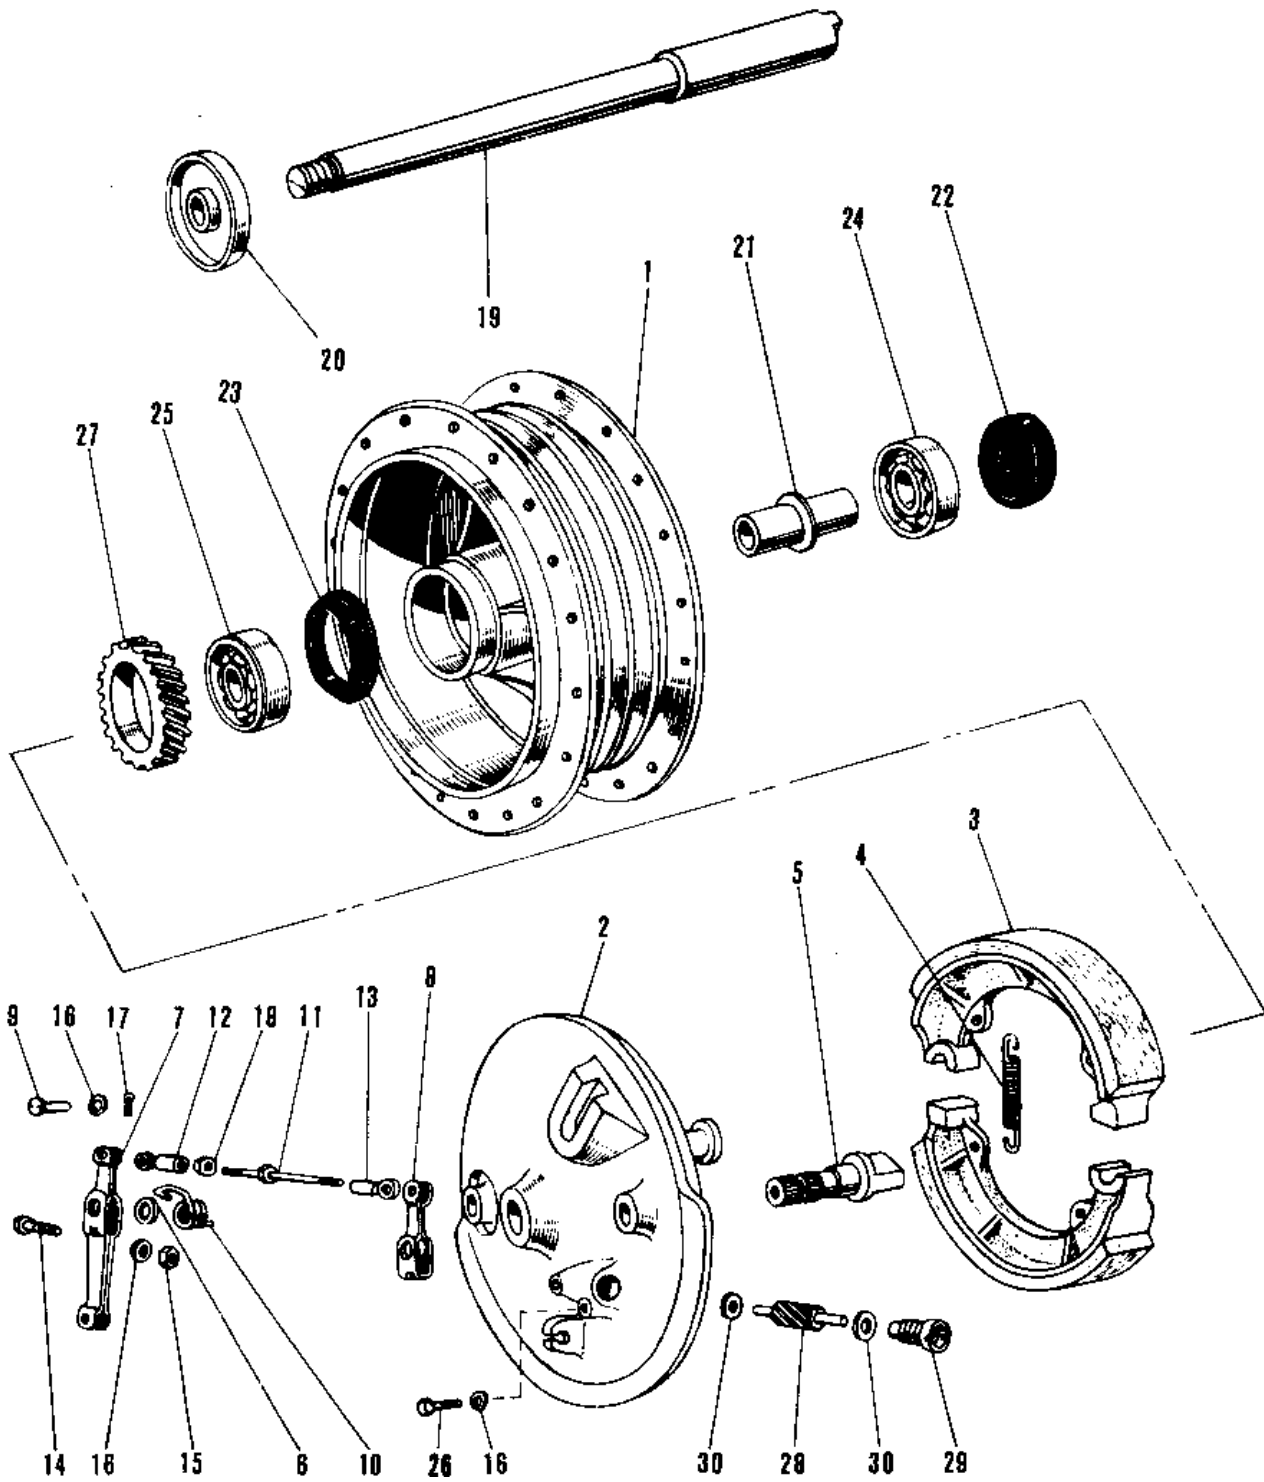

# 1970 A7SS-A

## PARTS DIAGRAM FRONT HUB/BRAKE

## PARTS LIST