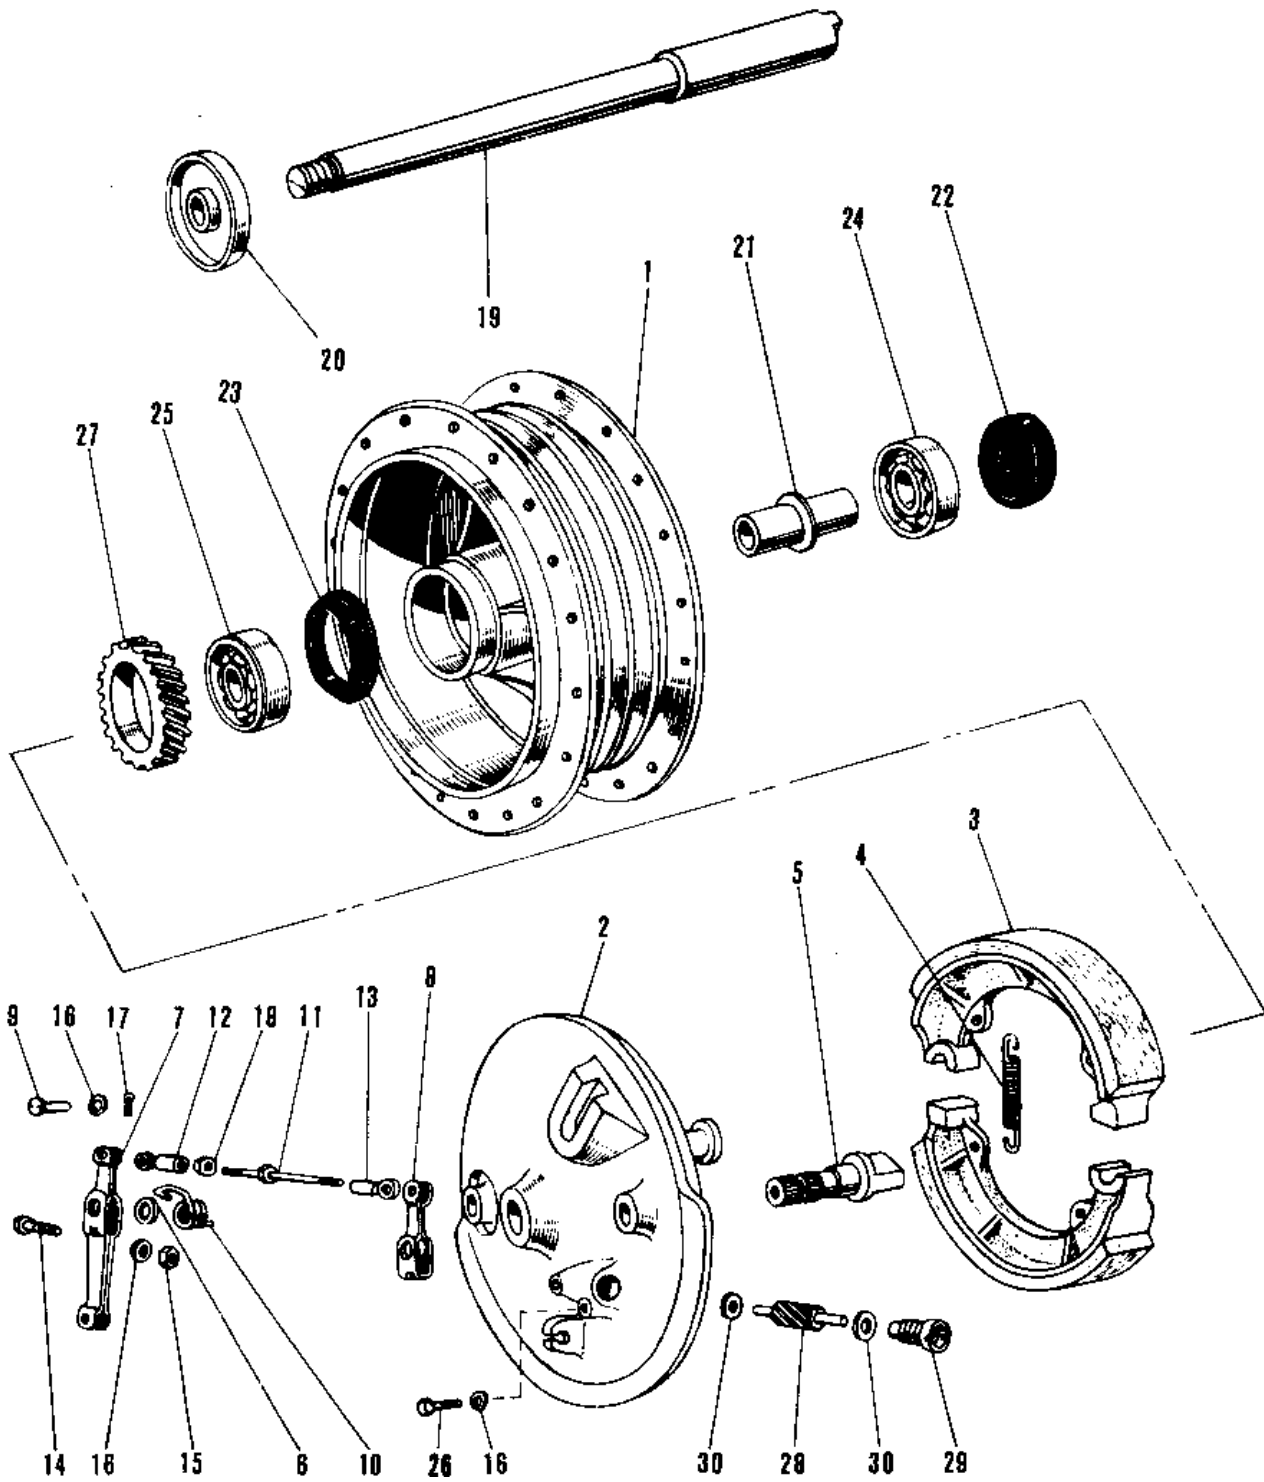

1970 A1SS-A

PARTS DIAGRAM FRONT HUB/BRAKE

1970 A1SS-A

PARTS LIST

FRONT HUB/BRAKE

Kawasaki

Let the Good Times Roll®

ITEM NAME

PART NUMBER

QUANTITY
