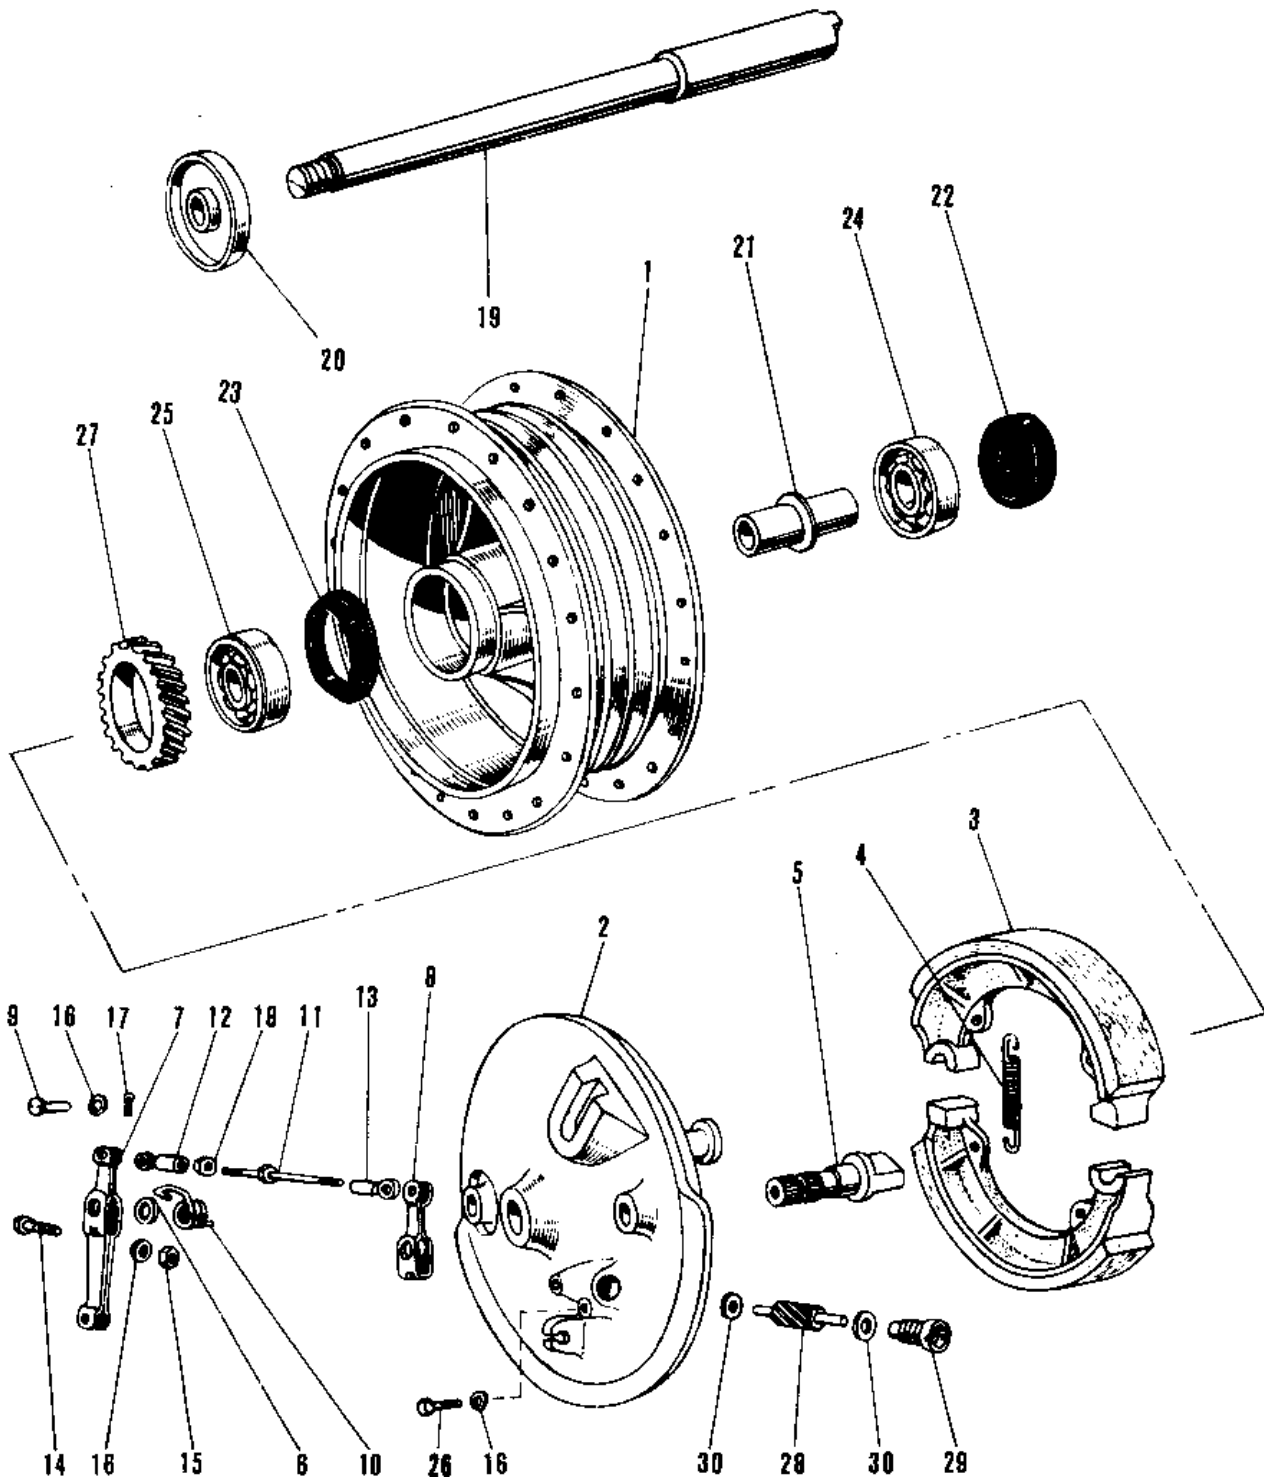

1967 A1SS

PARTS DIAGRAM

FRONT HUB/BRAKE

1967 A1SS

PARTS LIST FRONT HUB/BRAKE

ITEM NAME

PART NUMBER

QUANTITY
