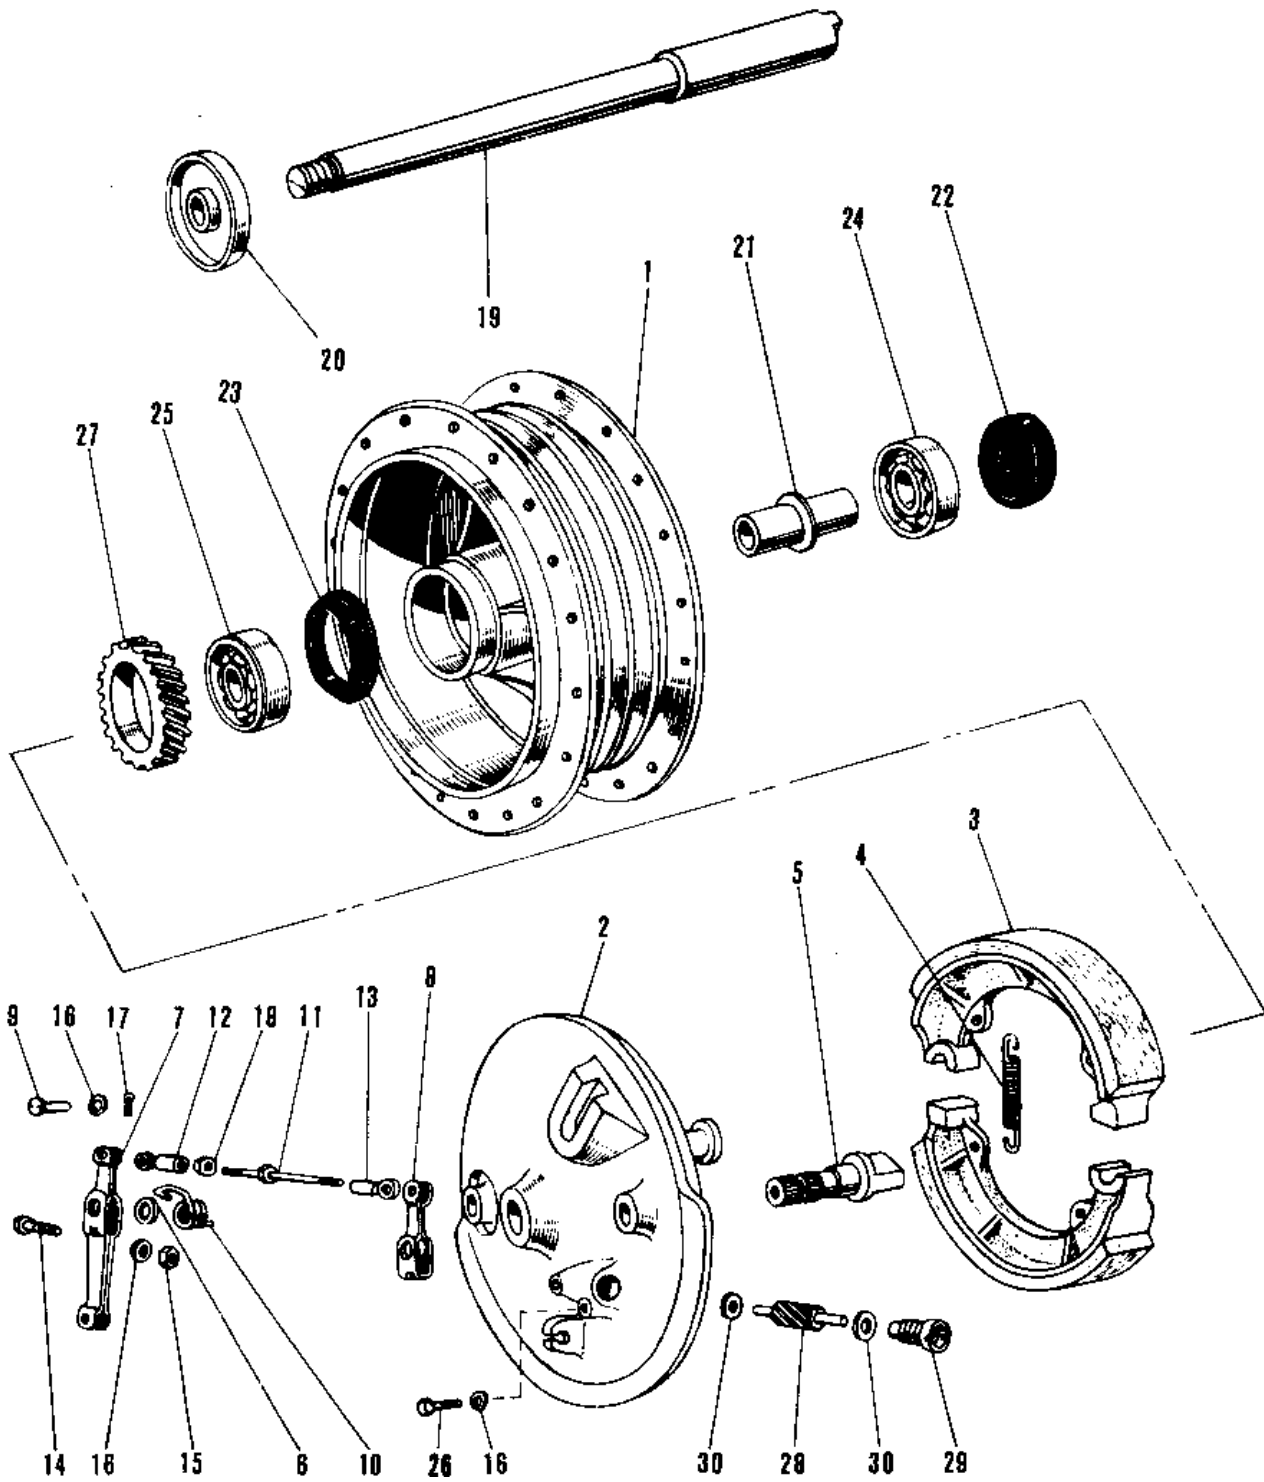

1966 Samurai

PARTS DIAGRAM FRONT HUB/BRAKE

1966 Samurai

PARTS LIST

FRONT HUB/BRAKE

Kawasaki

Let the Good Times Roll®

ITEM NAME

PART NUMBER

QUANTITY
