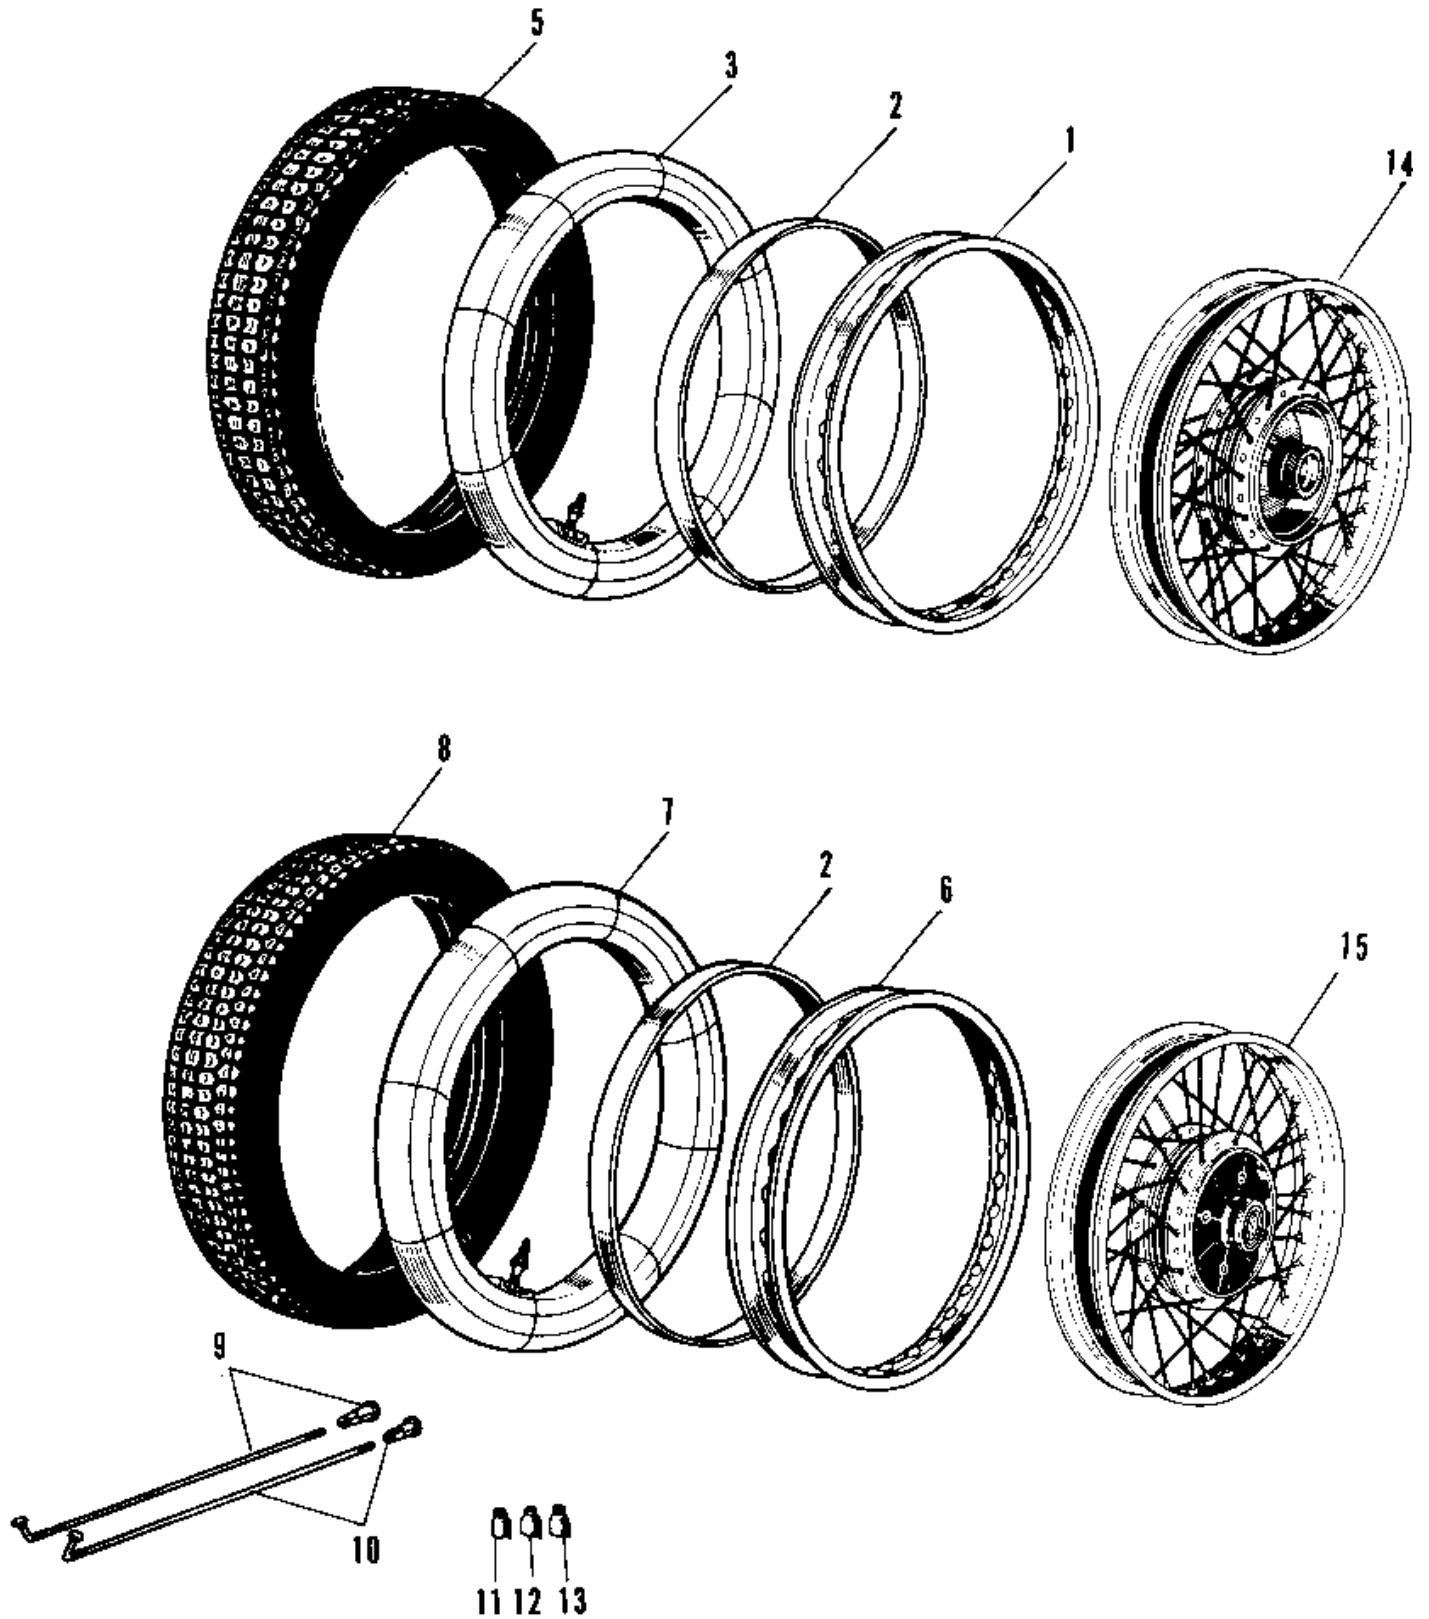

1968 Avenger SS

PARTS DIAGRAM

WHEELS/TIRES