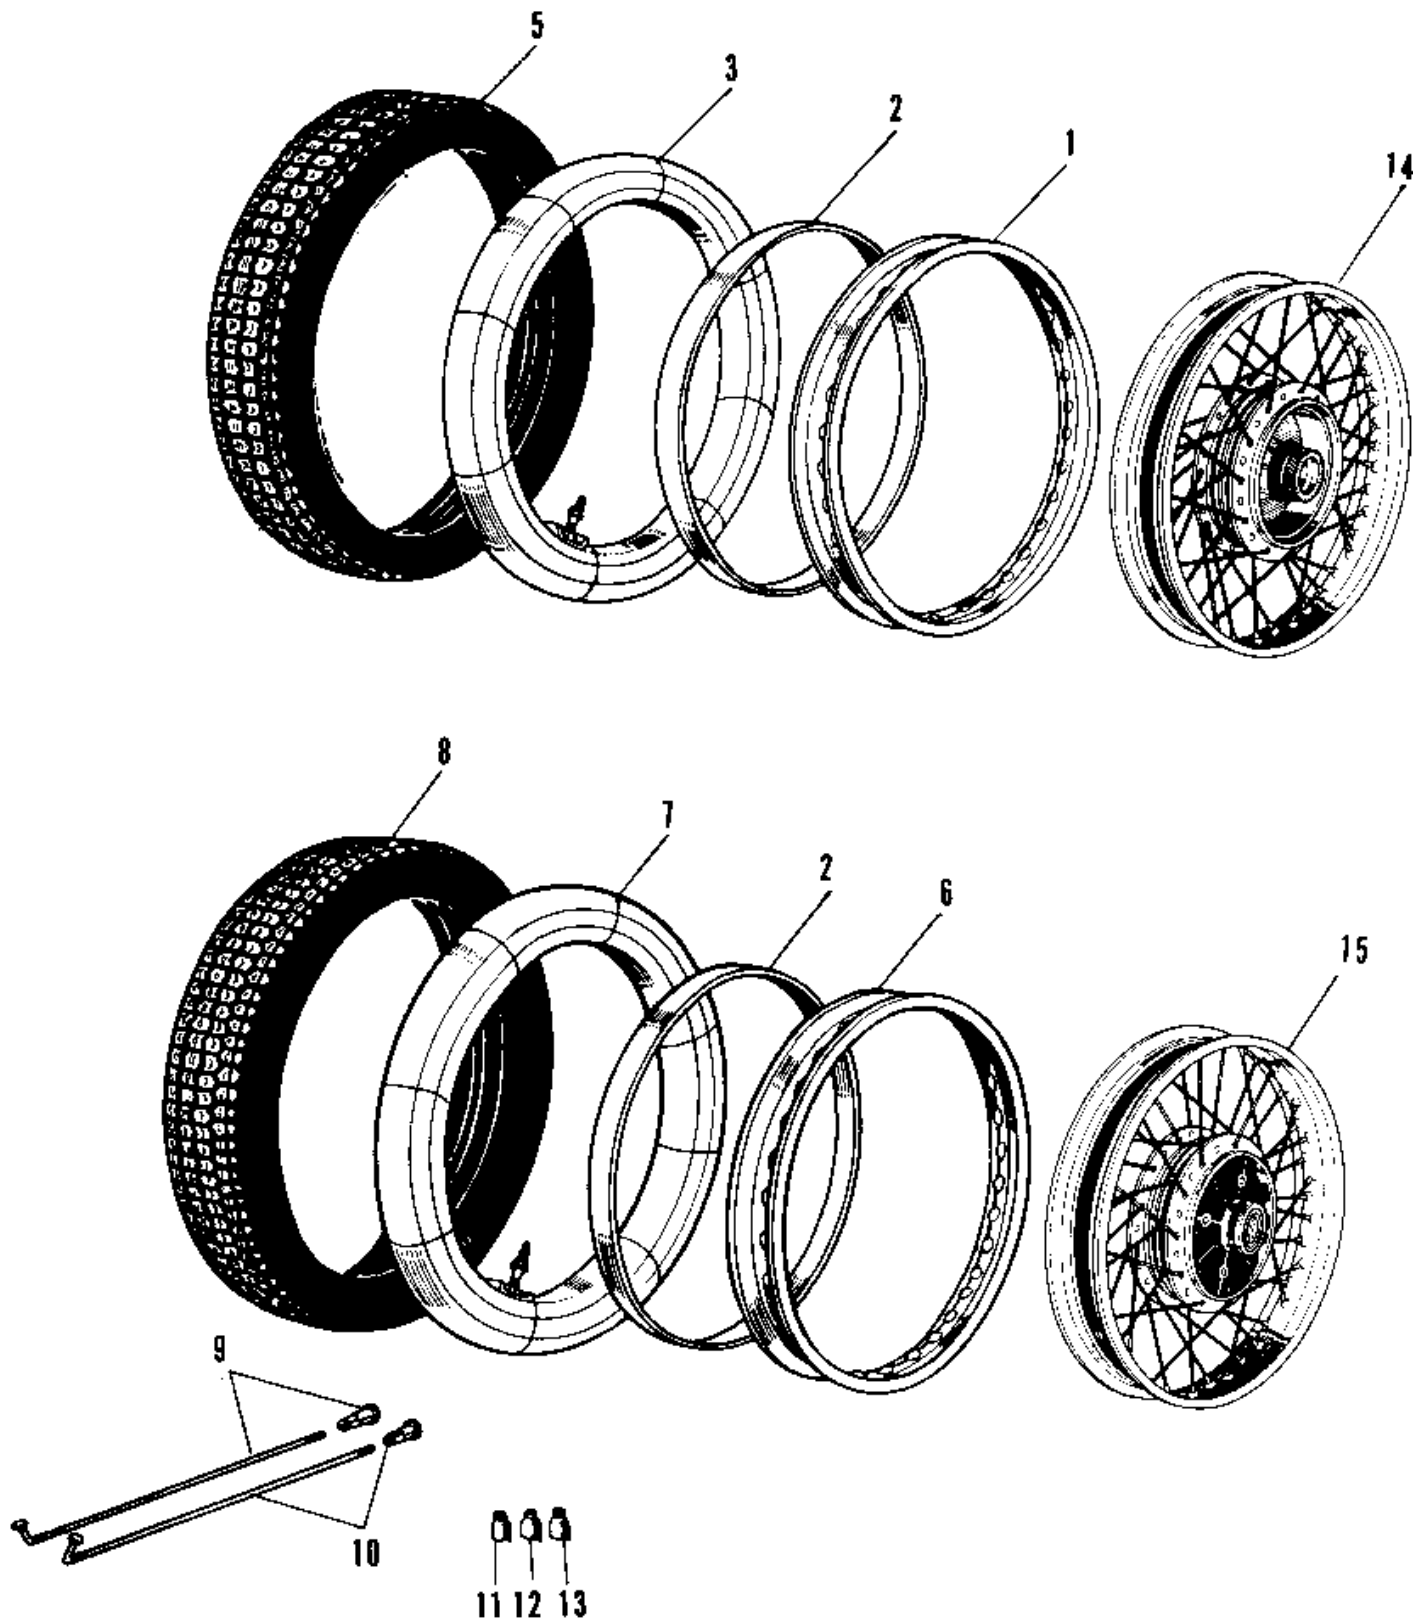

1967 Samurai

PARTS DIAGRAM

WHEELS/TIRES

1967 Samurai

PARTS LIST

WHEELS/TIRES

ITEM NAME	PART NUMBER	QUANTITY
RIM,1.60AX18 (Ref # 1)	41025-052	1
BAND,RIM,4.00/5.10-18 (Ref # 2)	41023-1006	2
TUBE 300/325/360-18 (Ref # 3)	41022-028	1
UNAVAILABLE IN PRICE BOOK (Ref # 4)	41014-022	1
RIM,1.85BX18W (Ref # 6)	41025-053	1
TUBE 300/325/360-18 (Ref # 7)	41022-028	1
UNAVAILABLE IN PRICE BOOK (Ref # 8)	41014-024	1
SPOKE-ASY,FR INNER (Ref # 9)	41027-045	40
SPOKE-ASY,FR OUTER (Ref # 10)	41028-044	40
WHEEL ASSY FRONT (Ref # 14)	41074-011	1
WHEEL ASSY REAR (Ref # 15)	42048-007	1