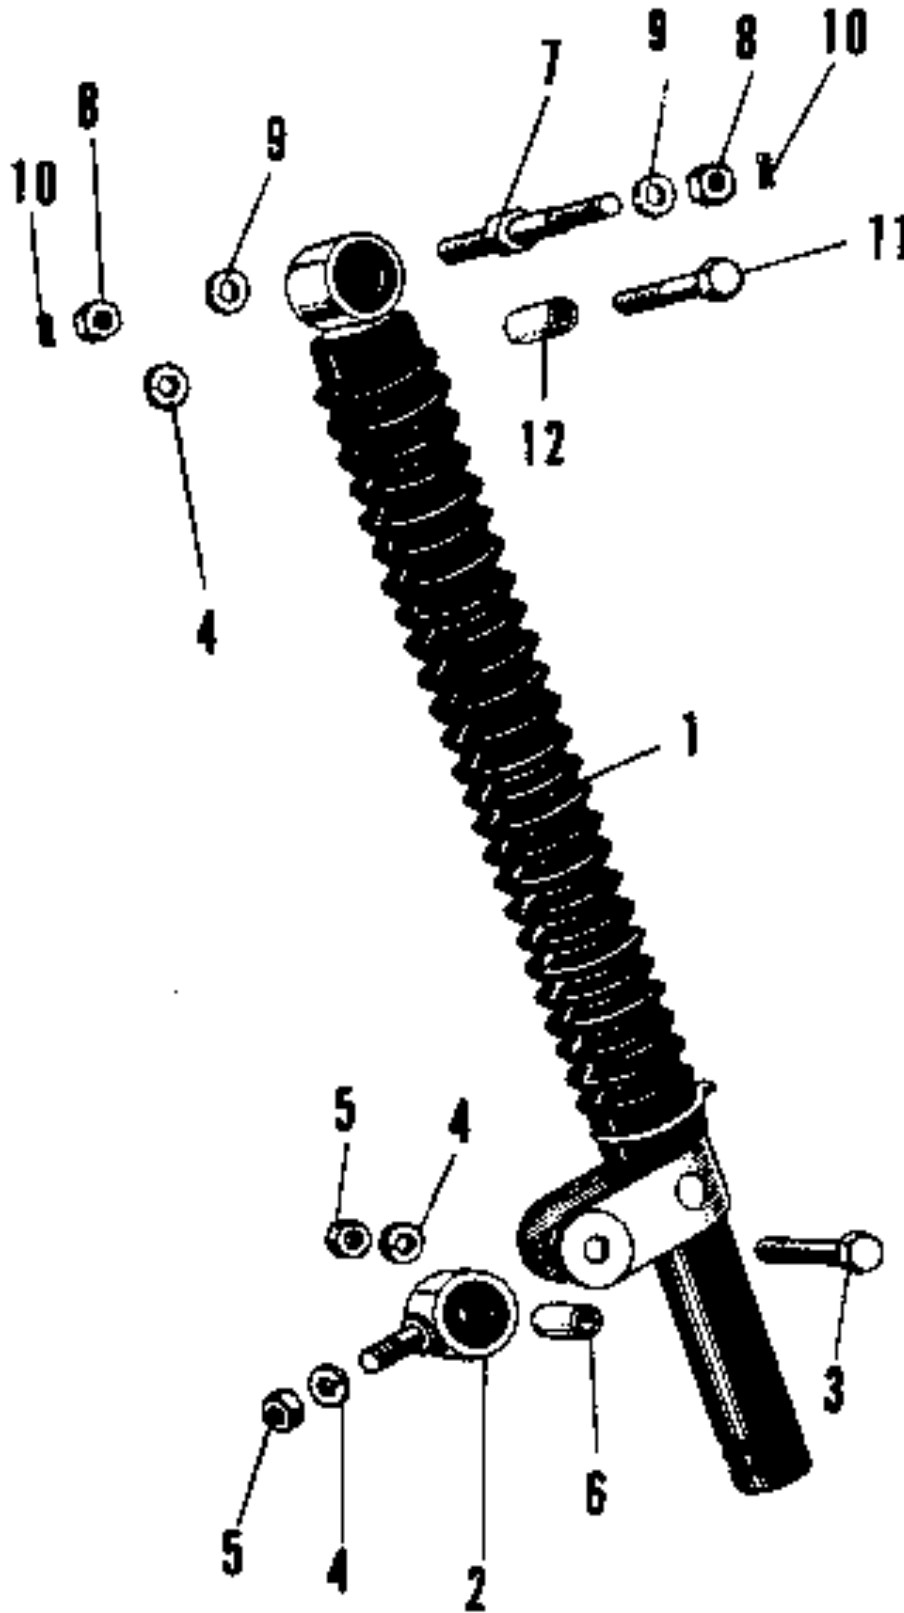

## PARTS DIAGRAM STEERING DAMPER

## PARTS LIST

### STEERING DAMPER

ITEM NAME	PART NUMBER	QUANTITY
OIL DAMPER STEERING (Ref # 1~6)	46117-003	1
BOLT OIL DAMPER REAR (Ref # 2)	46119-002	1
AXLE OIL DAMPER PIVOT (Ref # 3)	46120-002	1
WASHER SPRING 8MM (Ref # 4)	461F0800	2
NUT,8MM (Ref # 5)	311B0800	2
COLLAR PIVOT AXLE (Ref # 6)	46121-001	2
NUT,LOCK,8MM (Ref # 8)	92015-1124	1
WASHER PLAIN 8MM (Ref # 9)	411B0800	1
UNAVAILABLE IN PRICE BOOK (Ref # 11)	116B0855	1
COLLAR (Ref # 12)	92027-092	1