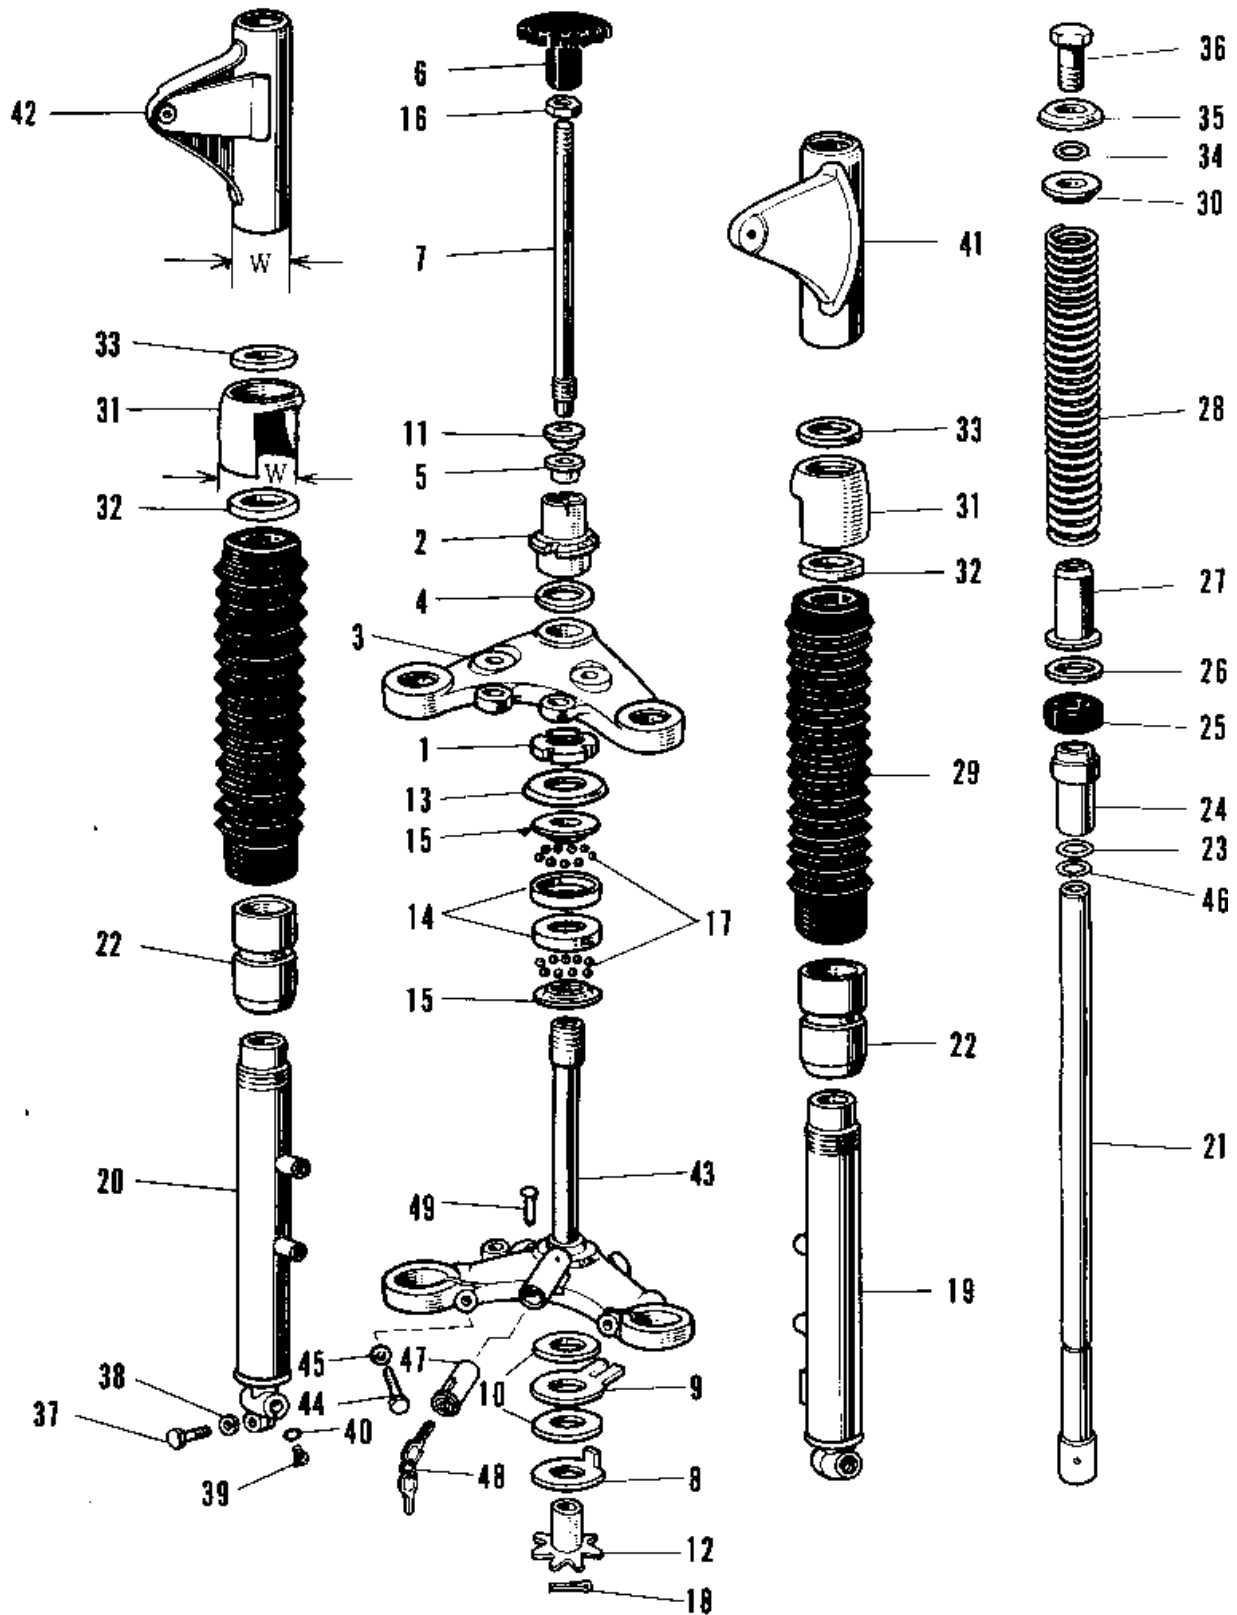

1970 A1SS-A

PARTS DIAGRAM

FRONT FORK A1A-A7SSA

1970 A1SS-A

PARTS LIST

FRONT FORK A1A-A7SSA

Kawasaki

Let the Good Times Roll®

ITEM NAME

PART NUMBER

QUANTITY
